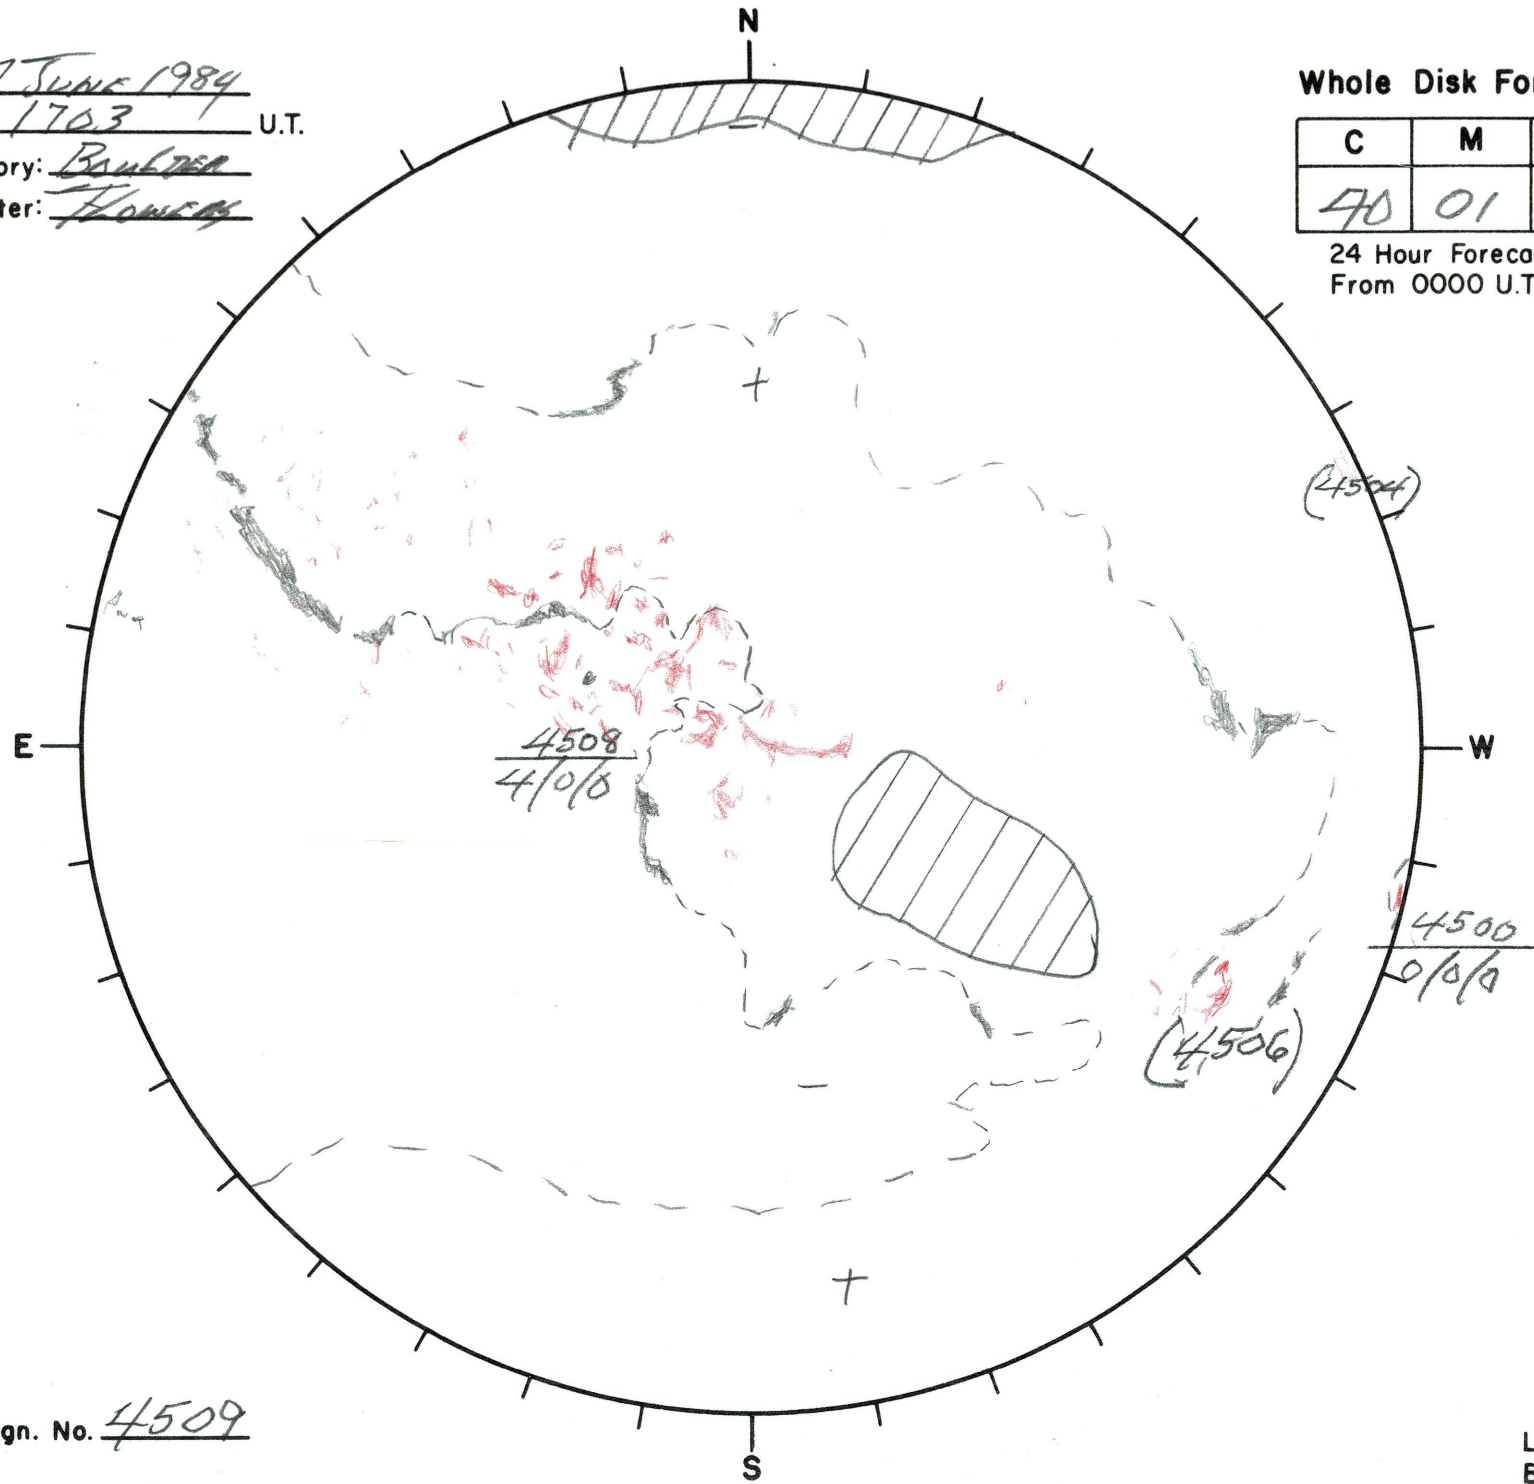

Date: 7 JUNE 1984  
 Time: 1703 U.T.  
 Observatory: BAULDER  
 Forecaster: HOWARD

**Whole Disk Forecast**

C	M	X	P
40	01	01	01

24 Hour Forecast  
 From 0000 U.T. to 0000 U.T.

Next Rgn. No. 4509

L<sub>t</sub> 168  
 B<sub>t</sub> +0.2