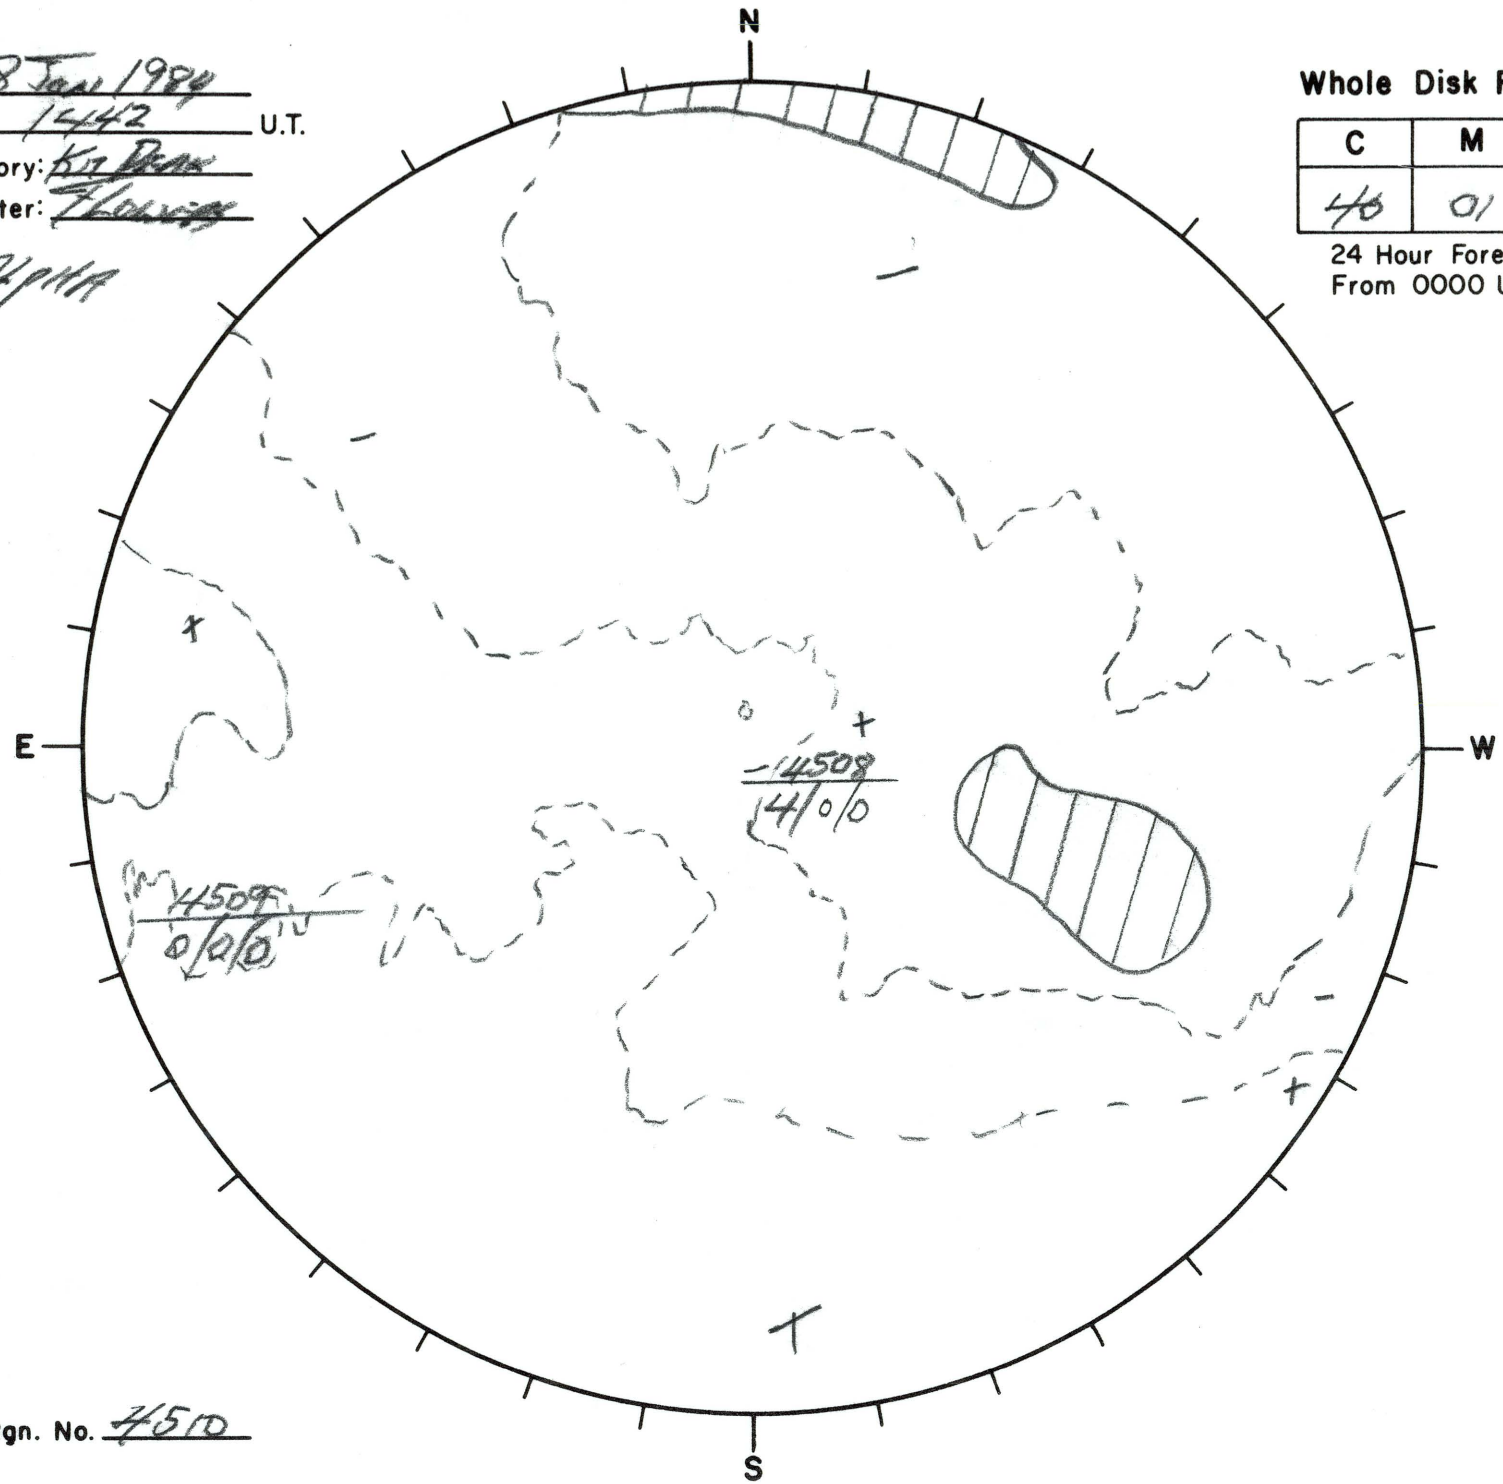

Date: 8 June 1984  
 Time: 1442 U.T.  
 Observatory: Kizilirmak  
 Forecaster: Thompson

NO H-ALPHA

Whole Disk Forecast

C	M	X
40	01	01 01

24 Hour Forecast  
 From 0000 U.T. to 0000 U.T.

Next Rgn. No. 4510

L<sub>t</sub> 15666  
 B<sub>t</sub> +0.3