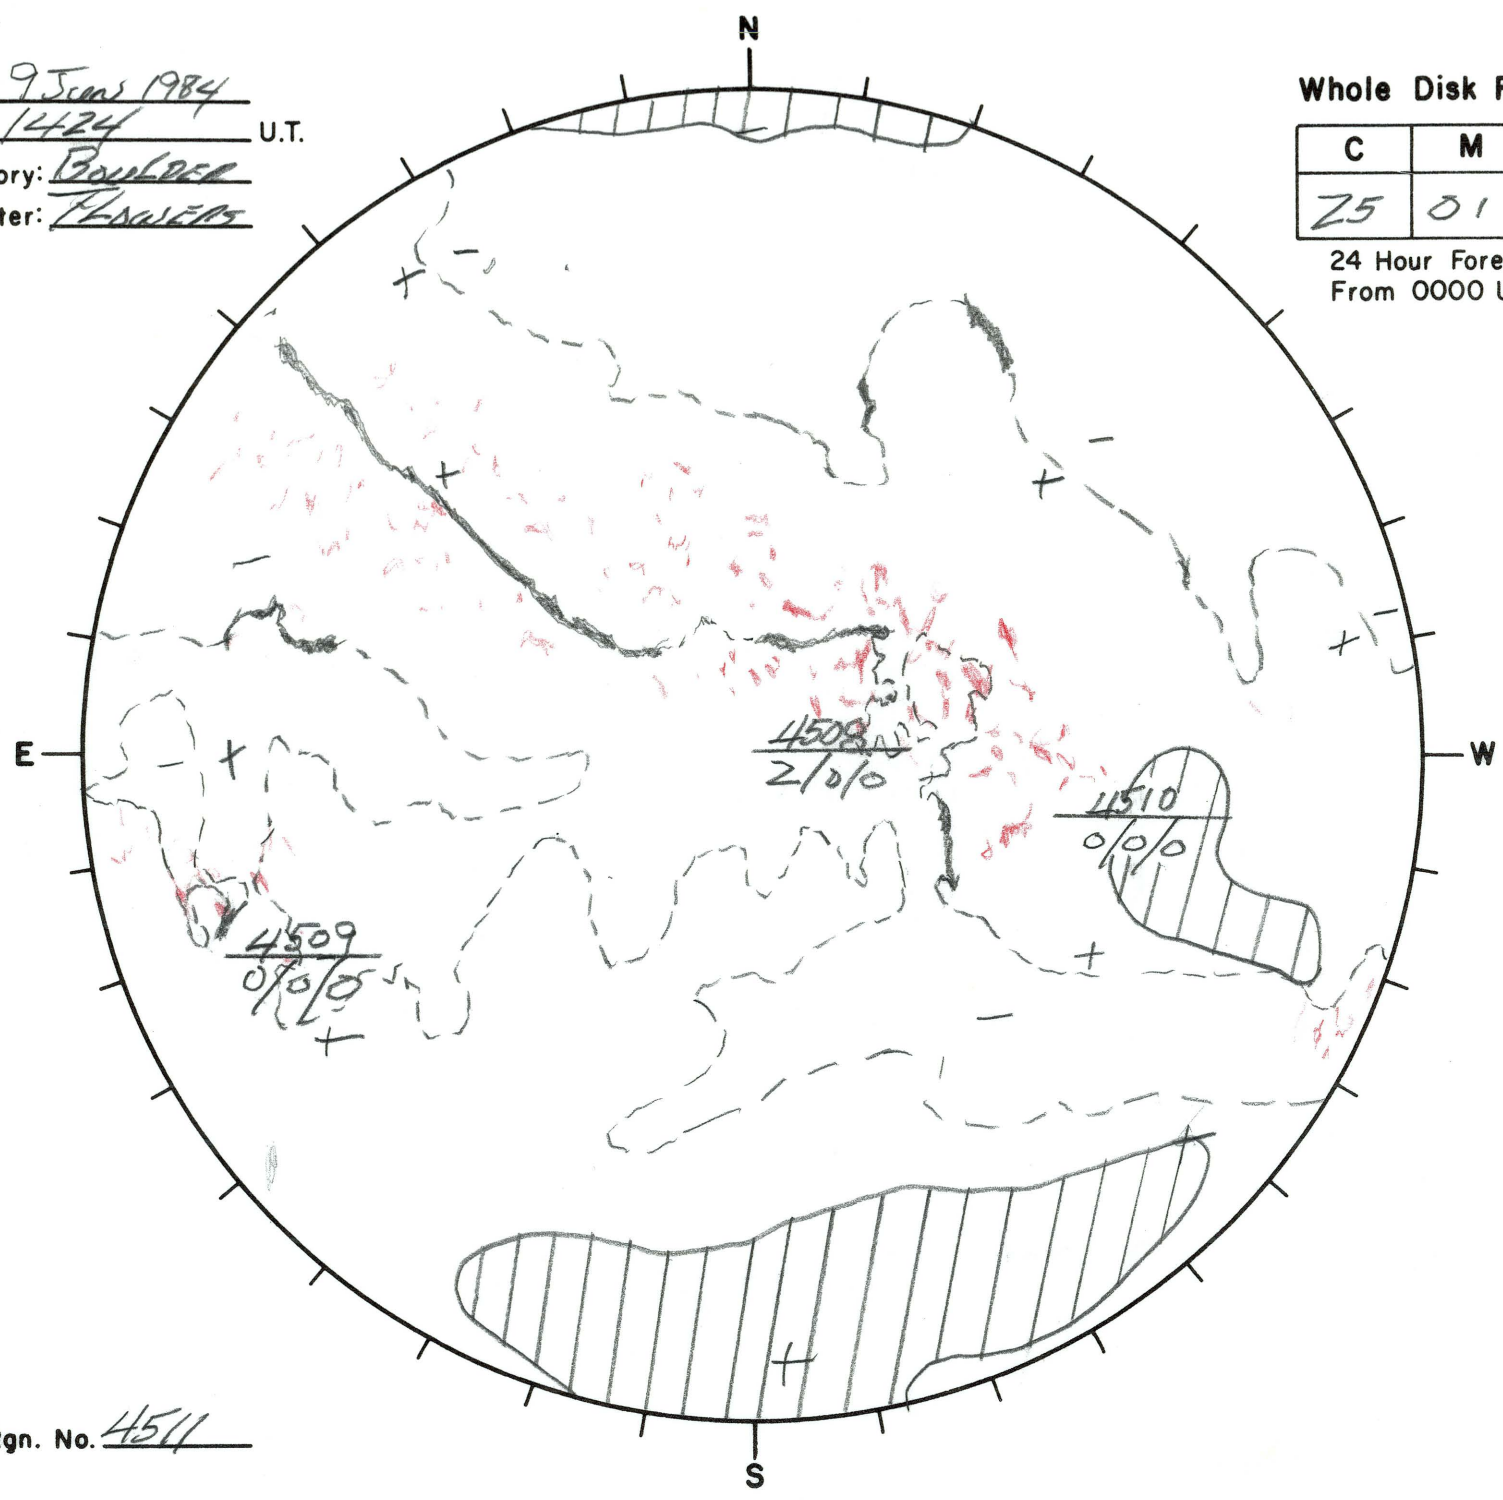

Date: 9 June 1984
 Time: 1424 U.T.
 Observatory: BOULDER
 Forecaster: FWW/BS

Whole Disk Forecast

C	M	X	P
25	01	01	01

24 Hour Forecast
 From 0000 U.T. to 0000 U.T.

Next Rgn. No. 4511

L† 151.0
 B† 40.3