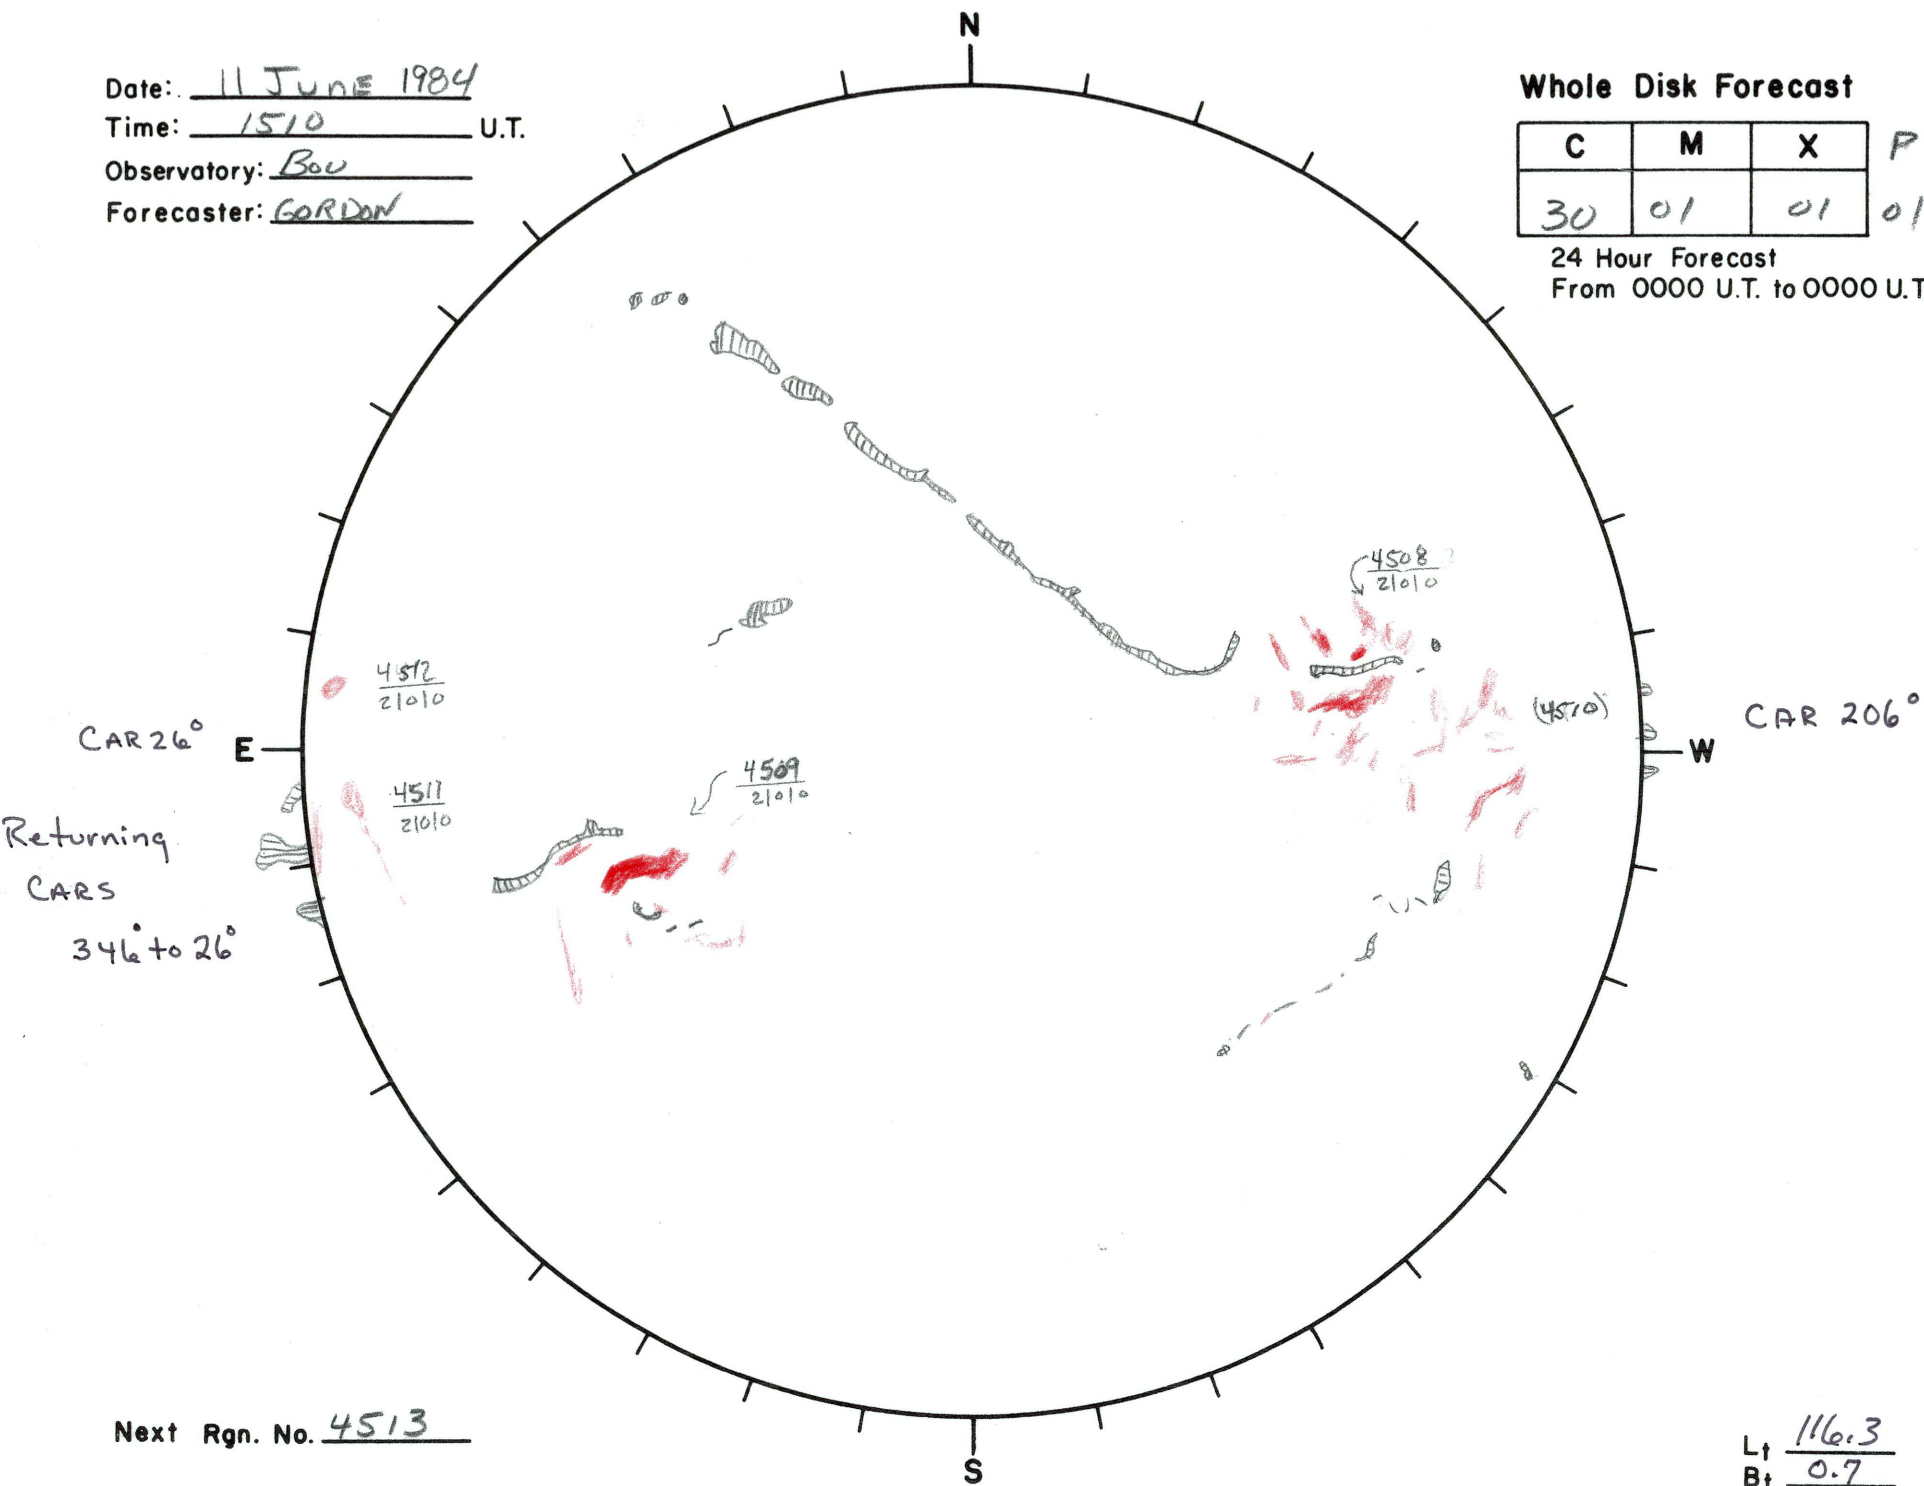

Date: 11 JUNE 1984
 Time: 1510 U.T.
 Observatory: BoU
 Forecaster: GORDON

Whole Disk Forecast

C	M	X	P
30	01	01	01

24 Hour Forecast
 From 0000 U.T. to 0000 U.T.

Next Rgn. No. 4513

L↑ 116.3
 B↑ 0.7