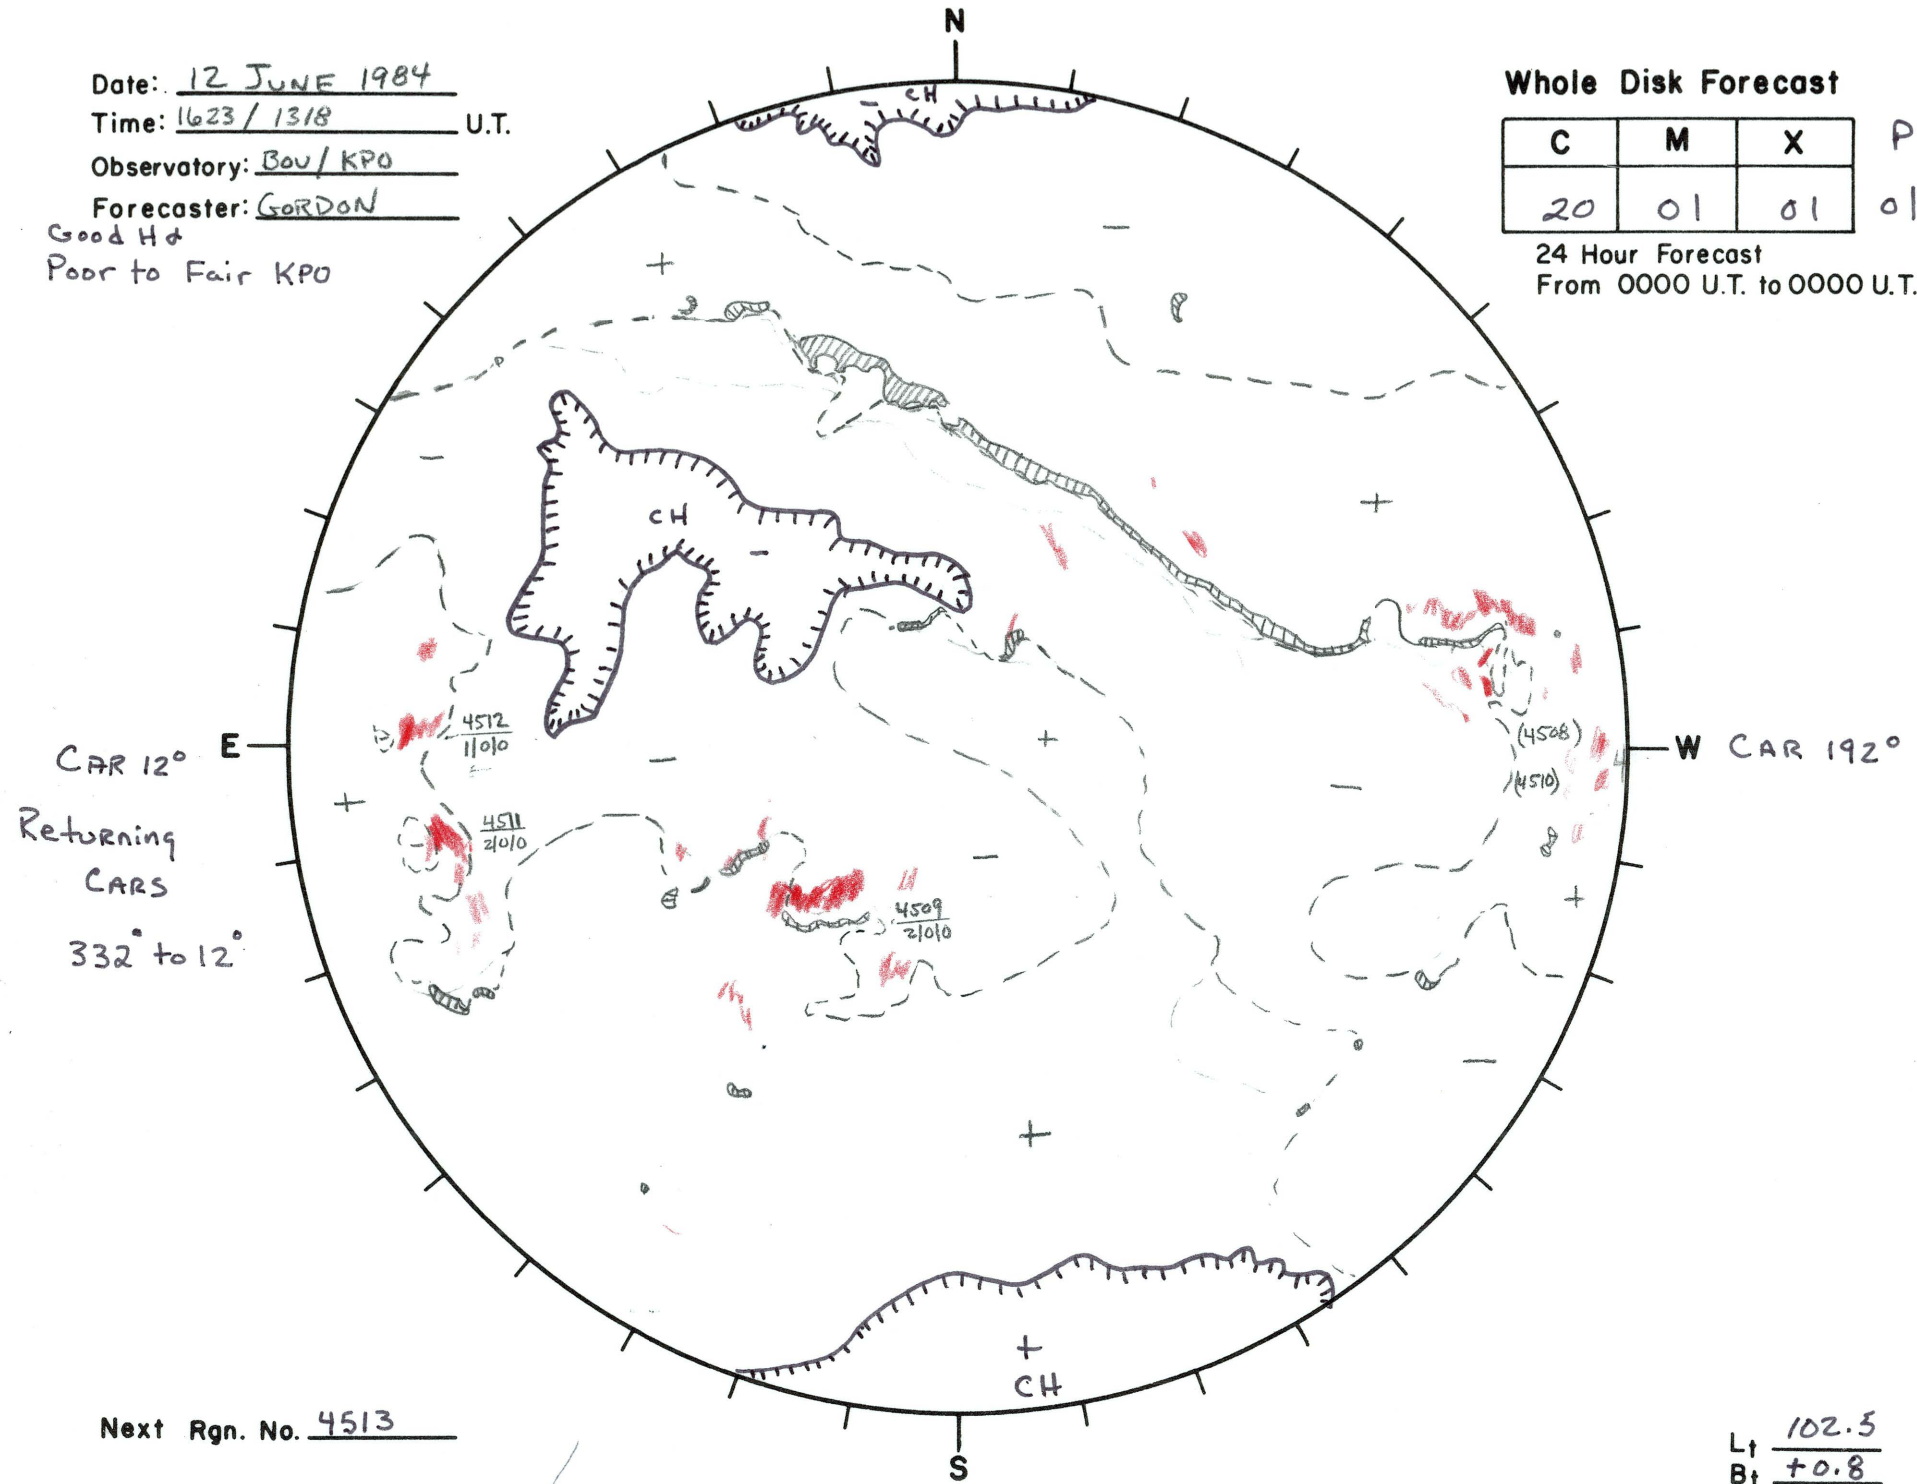

Date: 12 JUNE 1984

Time: 1623 / 1318 U.T.

Observatory: BOU / KPO

Forecaster: GORDON

Good H_o
Poor to Fair K_{PO}

Whole Disk Forecast

C	M	X	P
20	01	01	01

24 Hour Forecast
From 0000 U.T. to 0000 U.T.

Next Rgn. No. 4513

L_t 102.5
B_t +0.8