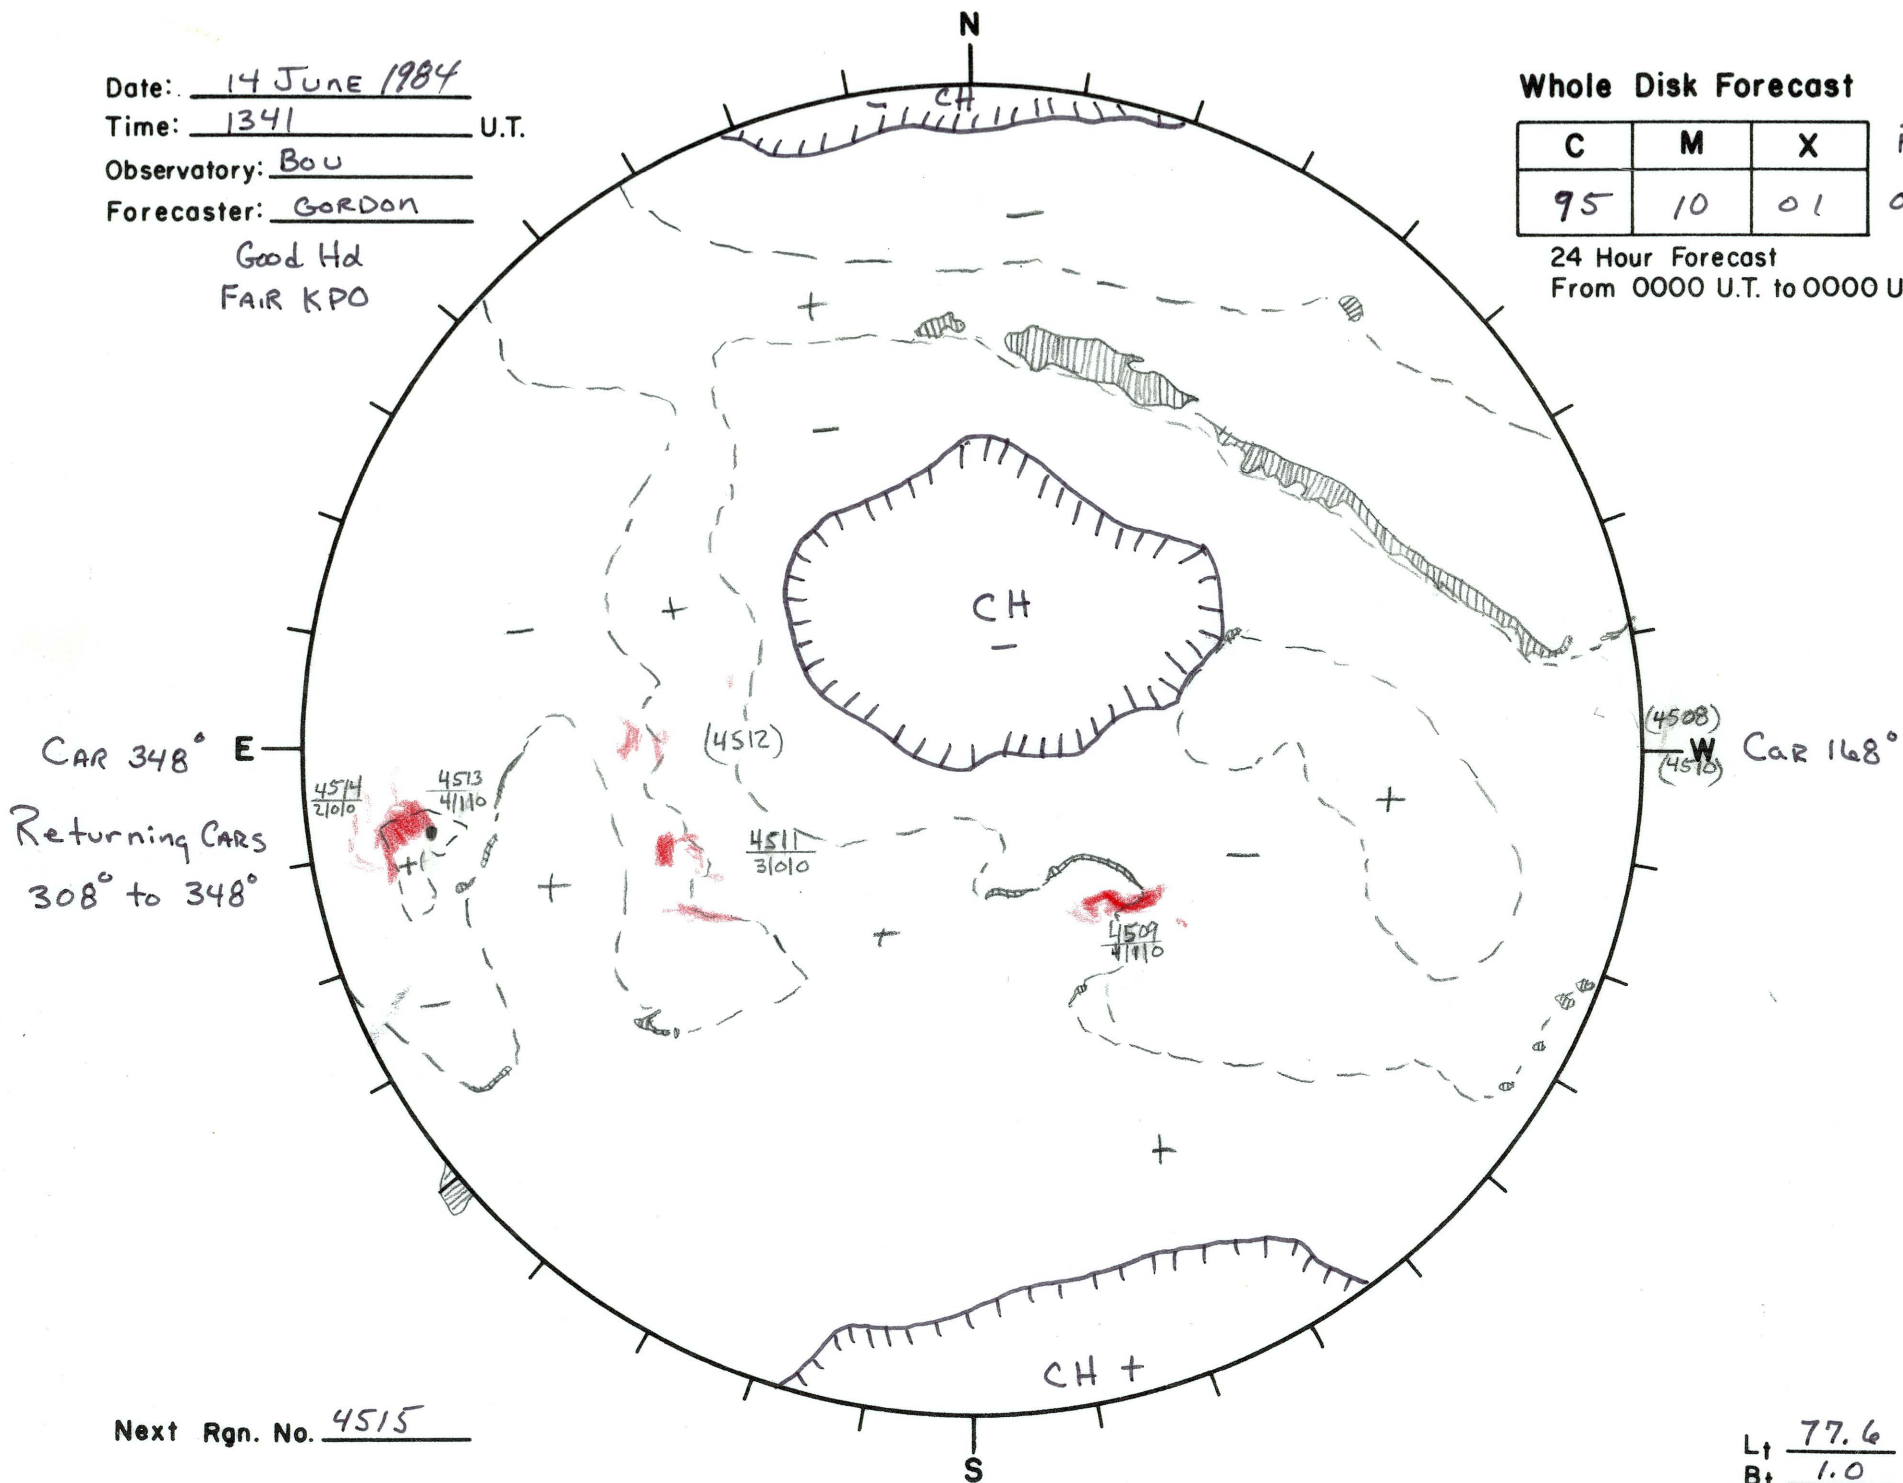

Date: 14 JUNE 1984
 Time: 1341 U.T.
 Observatory: Bou
 Forecaster: GORDON

Good Hd
 FAIR KPO

Whole Disk Forecast

C	M	X	P
95	10	01	01

24 Hour Forecast
 From 0000 U.T. to 0000 U.T.

Next Rgn. No. 4515

L† 77.6
 B† 1.0