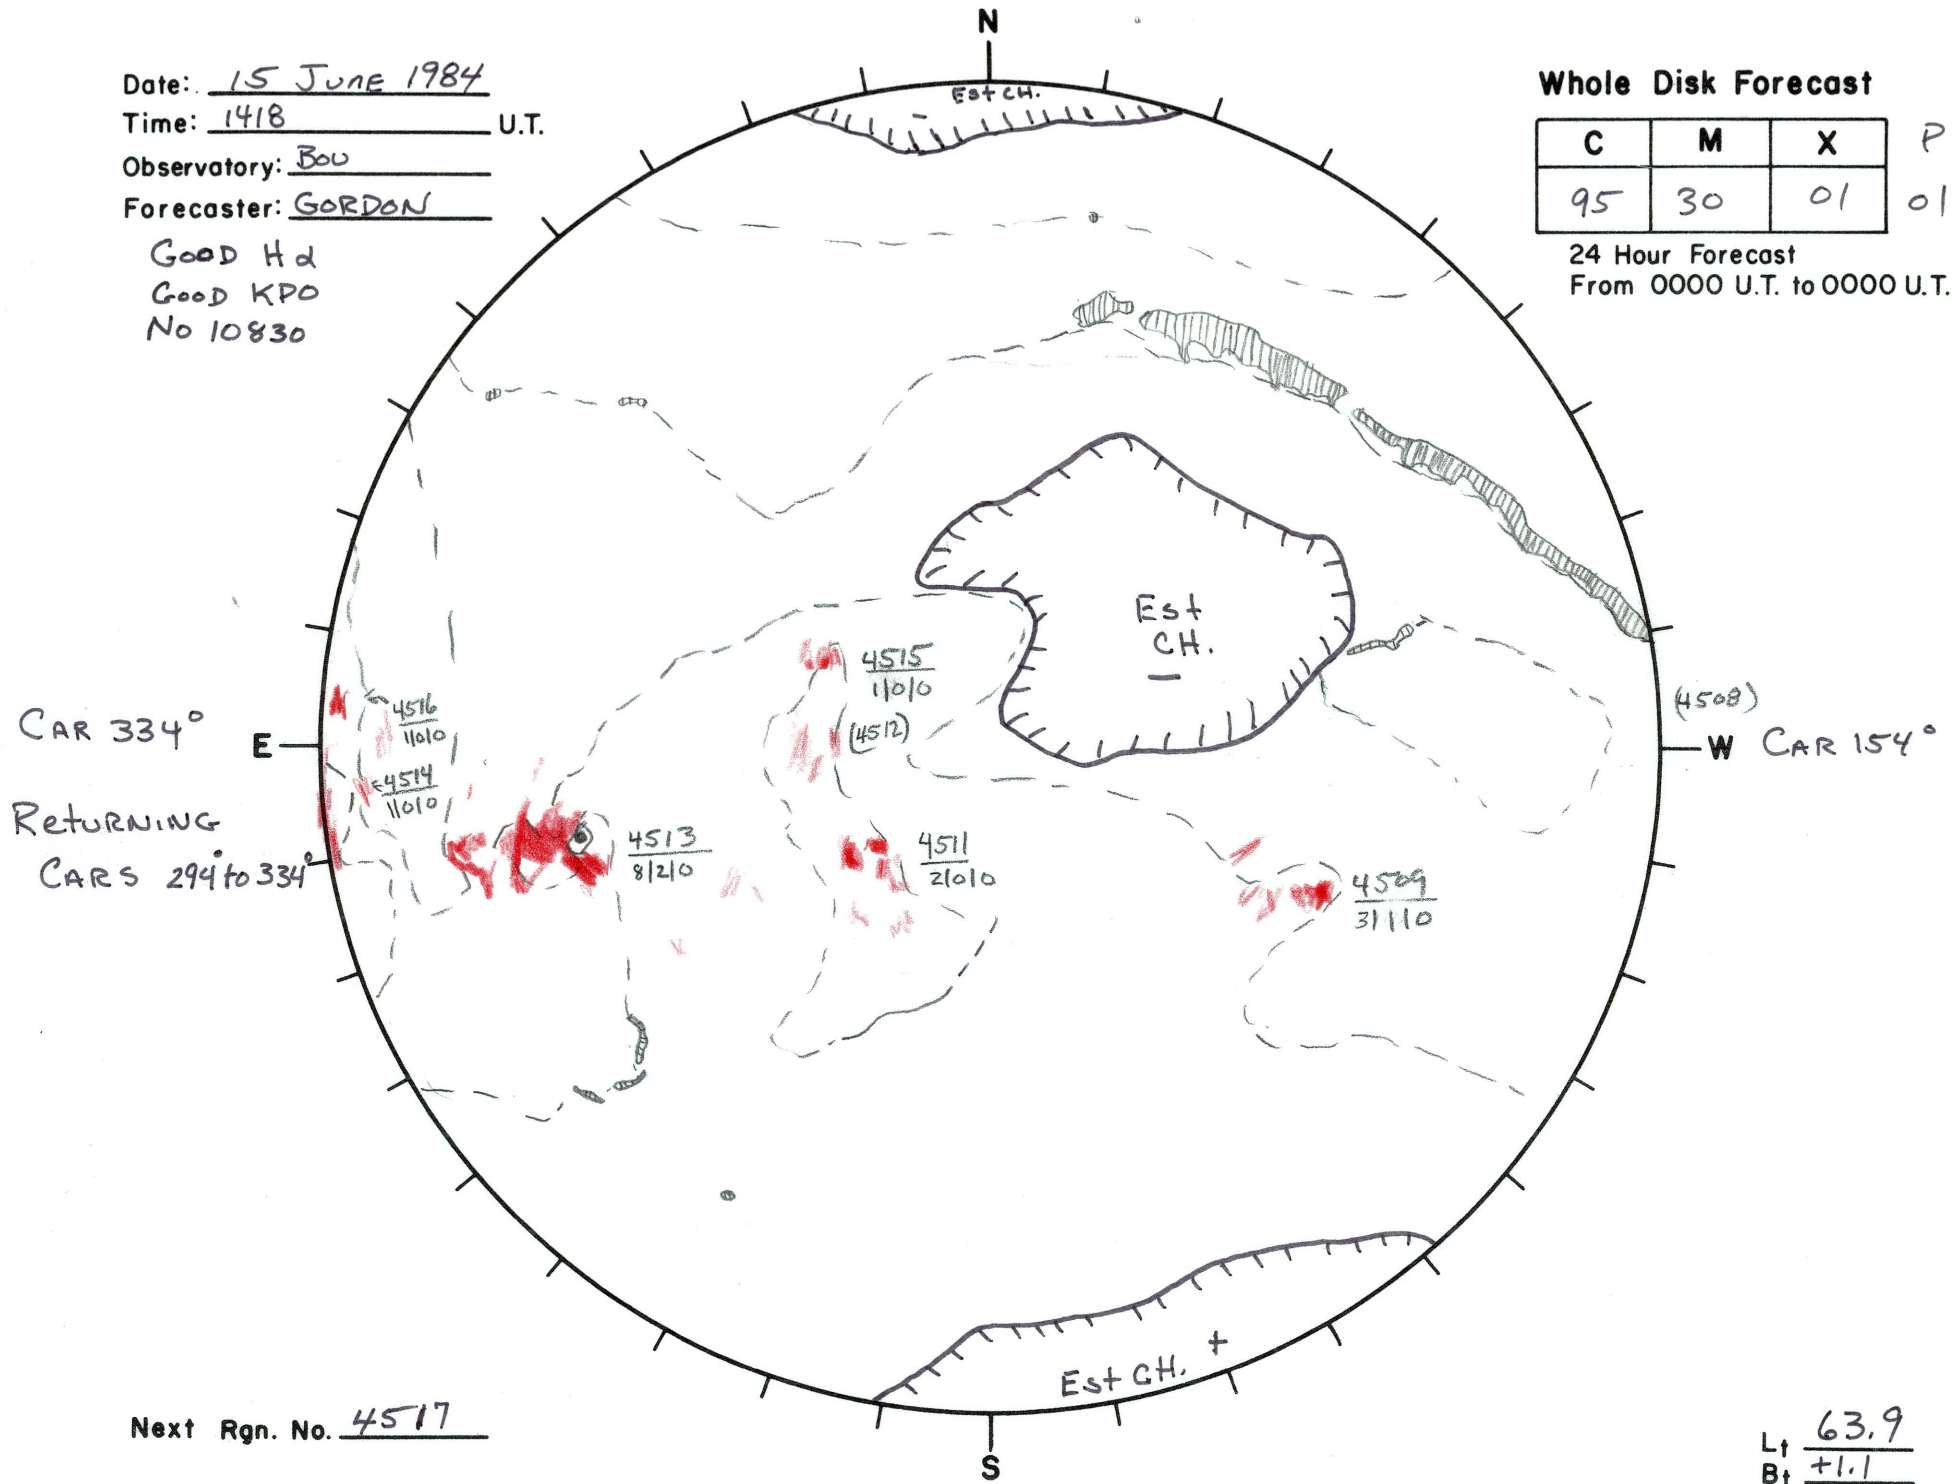

Date: 15 June 1984  
 Time: 1418 U.T.  
 Observatory: Bou  
 Forecaster: GORDON

GOOD Hd  
 GOOD KPO  
 No 10830

Whole Disk Forecast

C	M	X	P
95	30	01	01

24 Hour Forecast  
 From 0000 U.T. to 0000 U.T.

Next Rgn. No. 4517

L<sub>t</sub> 63.9  
 B<sub>t</sub> +1.1