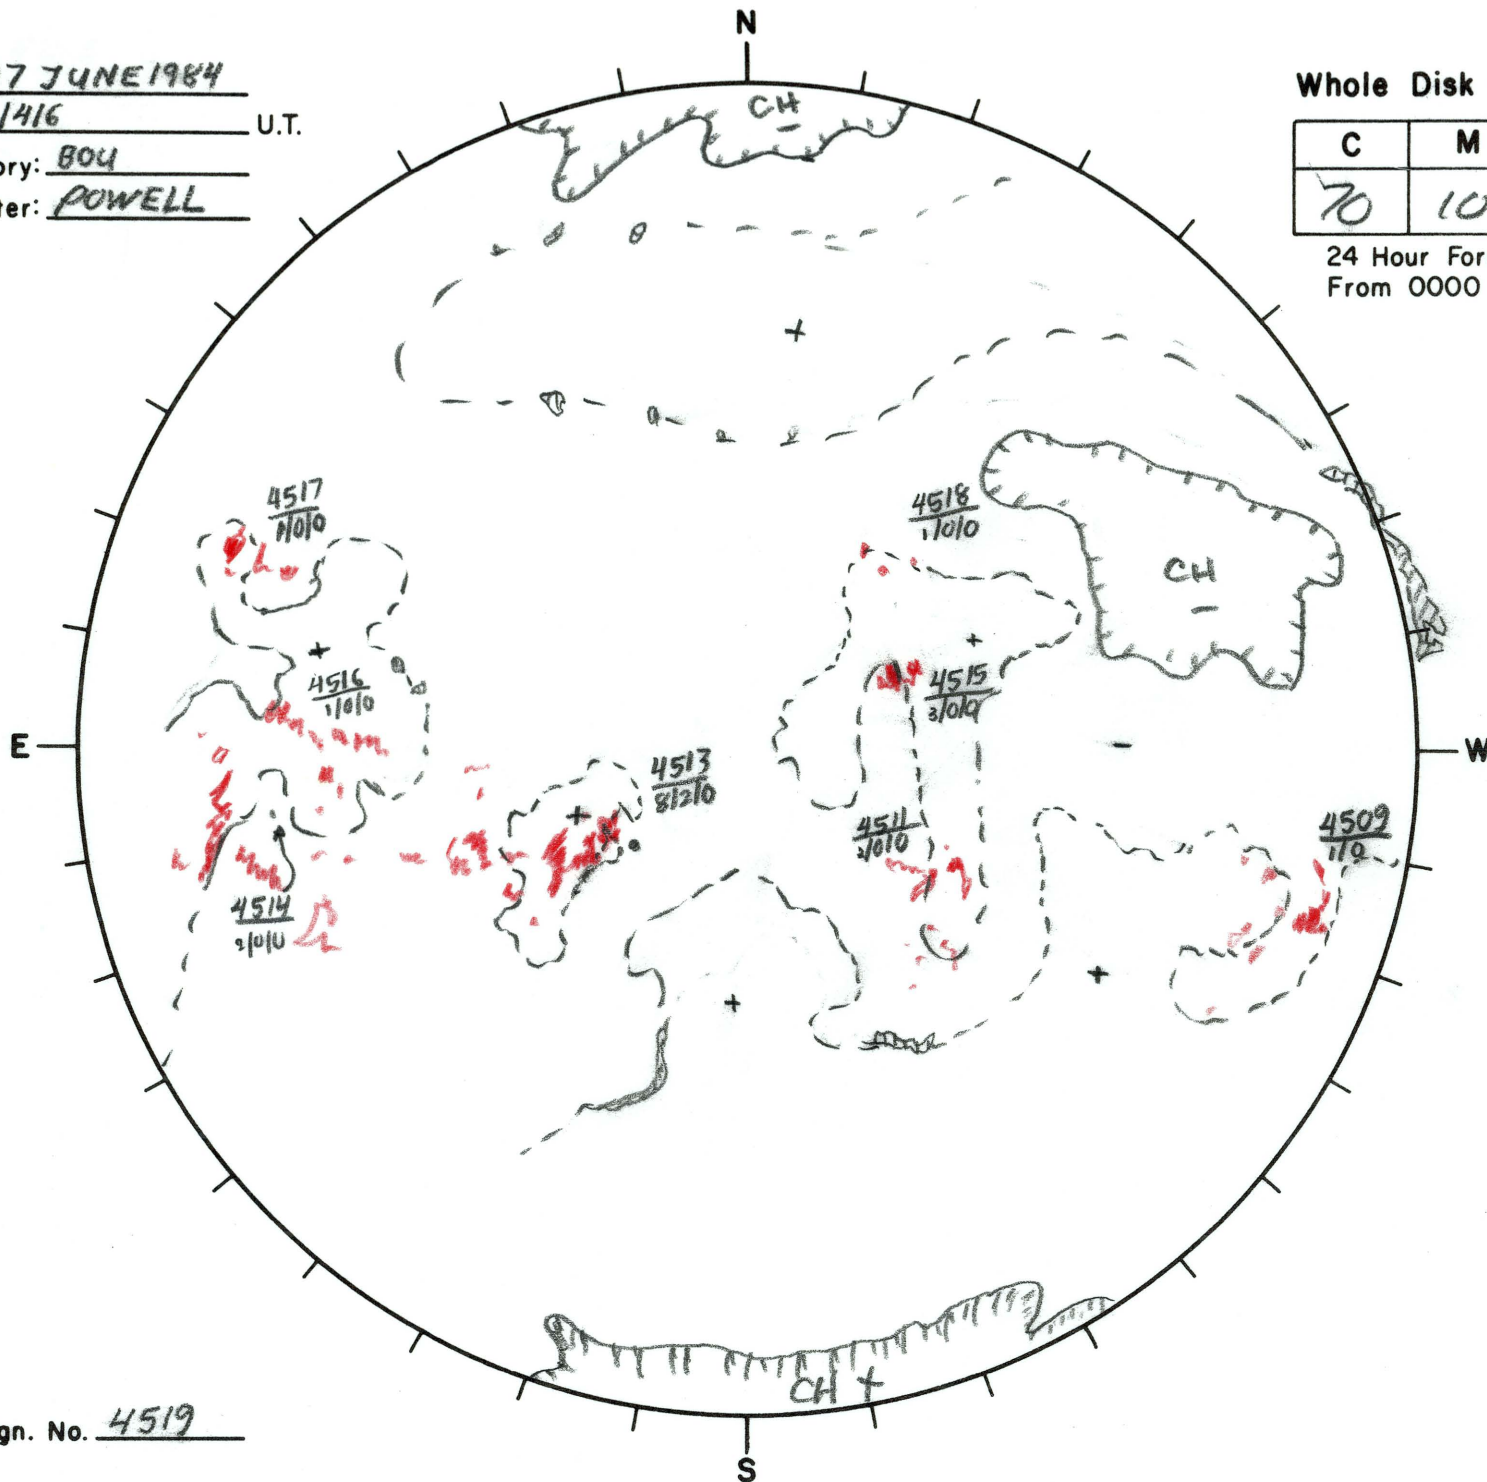

Date: 17 JUNE 1984
 Time: 1416 U.T.
 Observatory: BOU
 Forecaster: POWELL

Whole Disk Forecast

C	M	X
70	10	1

24 Hour Forecast
 From 0000 U.T. to 0000 U.T.

Next Rgn. No. 4519

L_t 37.4
 B_t 1.4