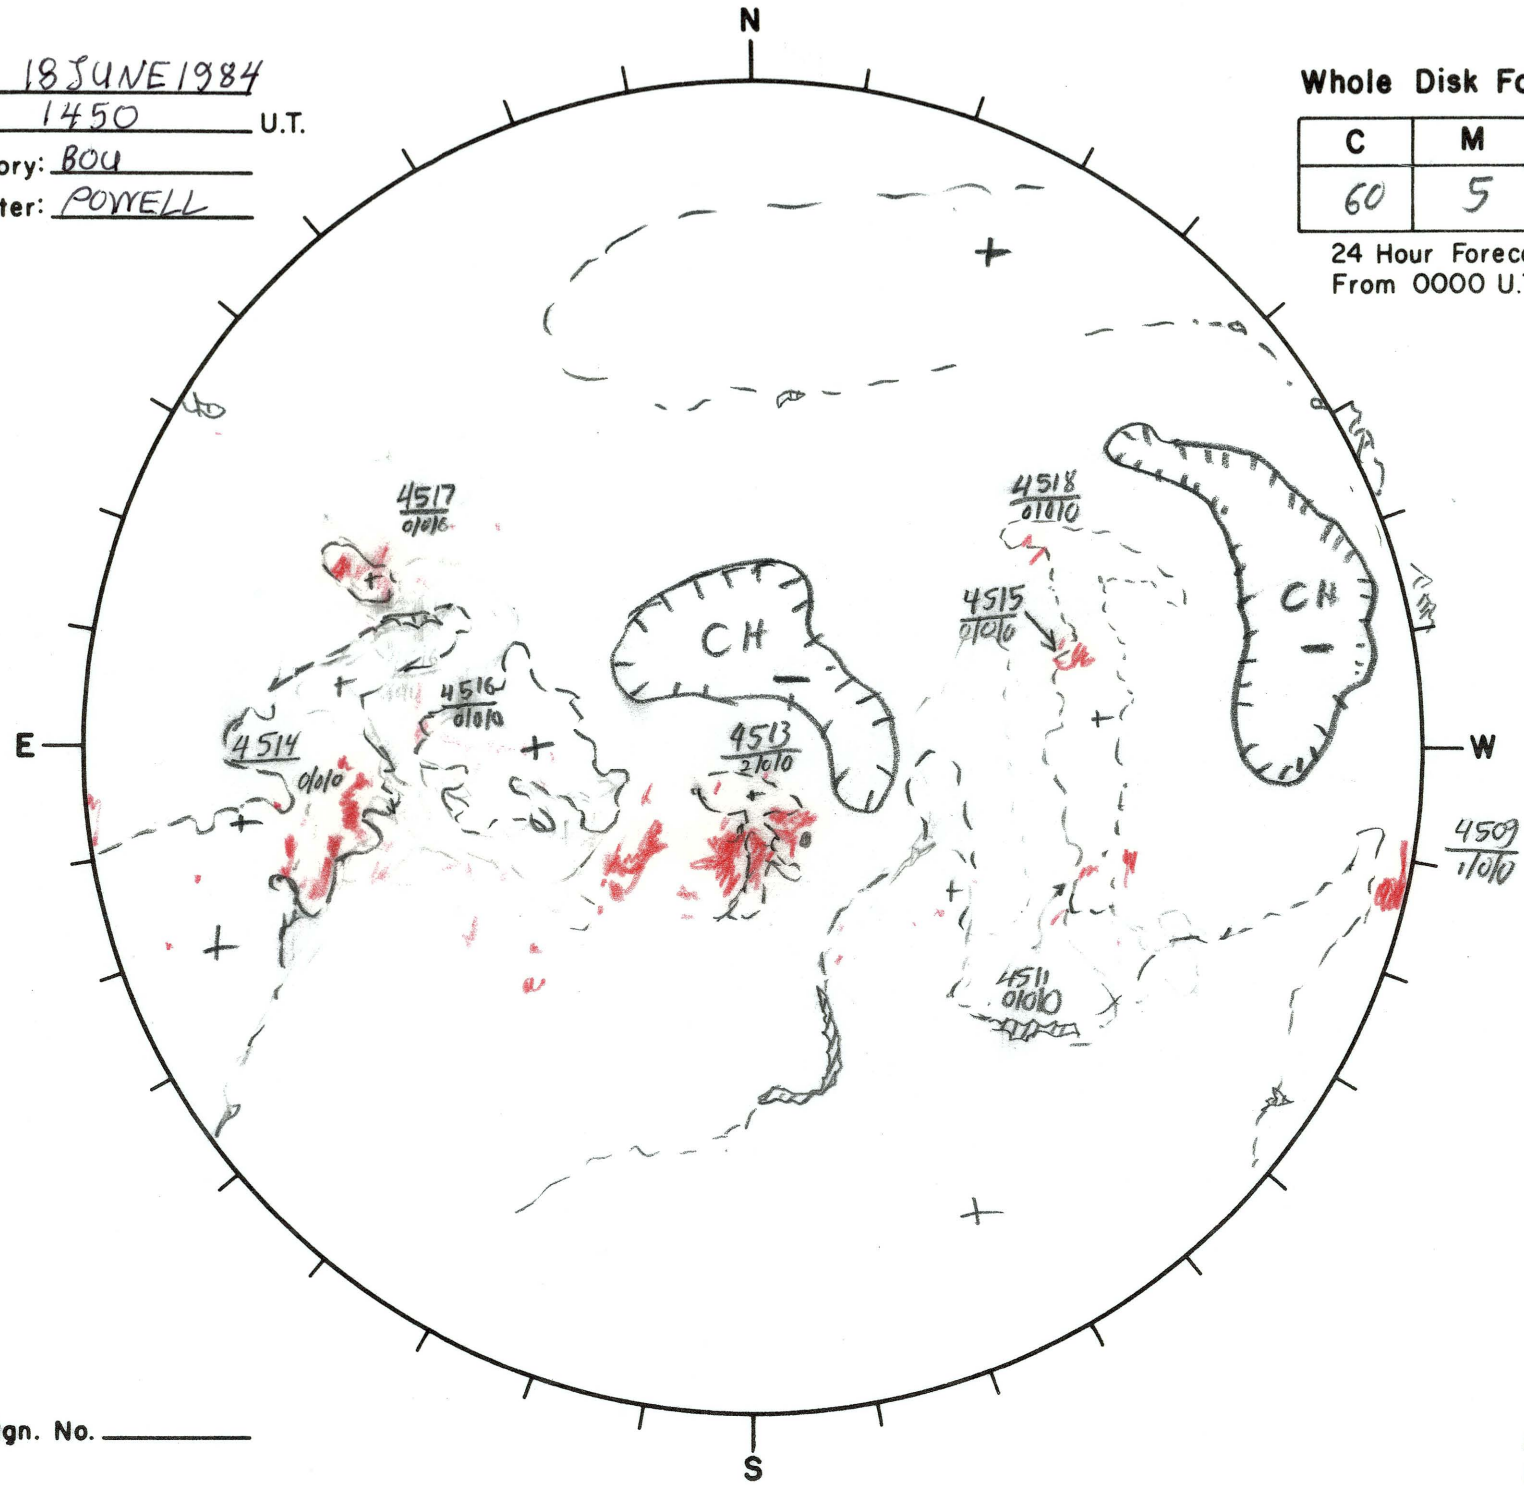

Date: 18 JUNE 1984
 Time: 1450 U.T.
 Observatory: BOU
 Forecaster: POWELL

Whole Disk Forecast

C	M	X
60	5	01

24 Hour Forecast
 From 0000 U.T. to 0000 U.T.

Next Rgn. No. _____

L† _____
 B† _____