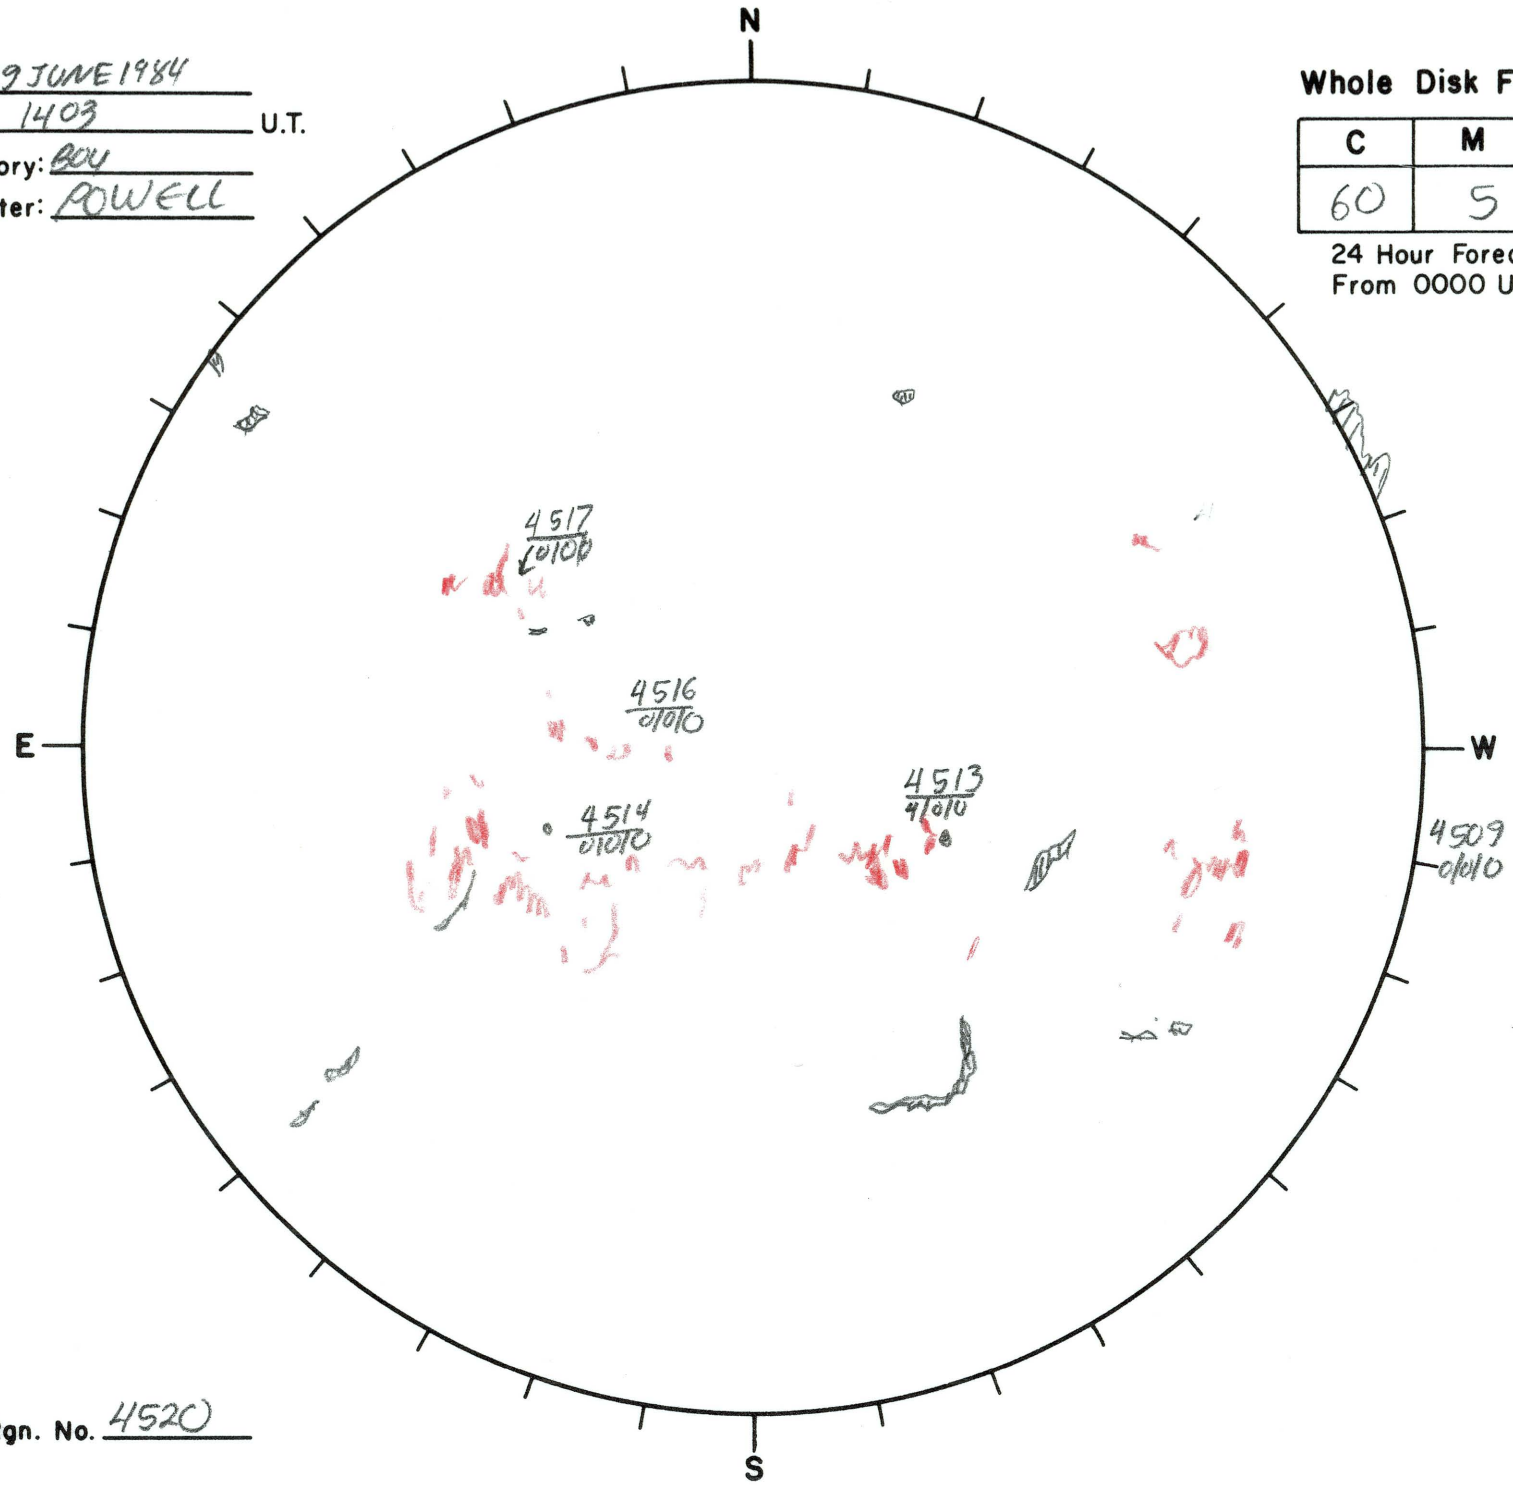

Date: 19 JUNE 1984
 Time: 1403 U.T.
 Observatory: BOU
 Forecaster: POWELL

Whole Disk Forecast

C	M	X
60	5	0 0

24 Hour Forecast
 From 0000 U.T. to 0000 U.T.

Next Rgn. No. 4520

L_t _____
 B_t _____