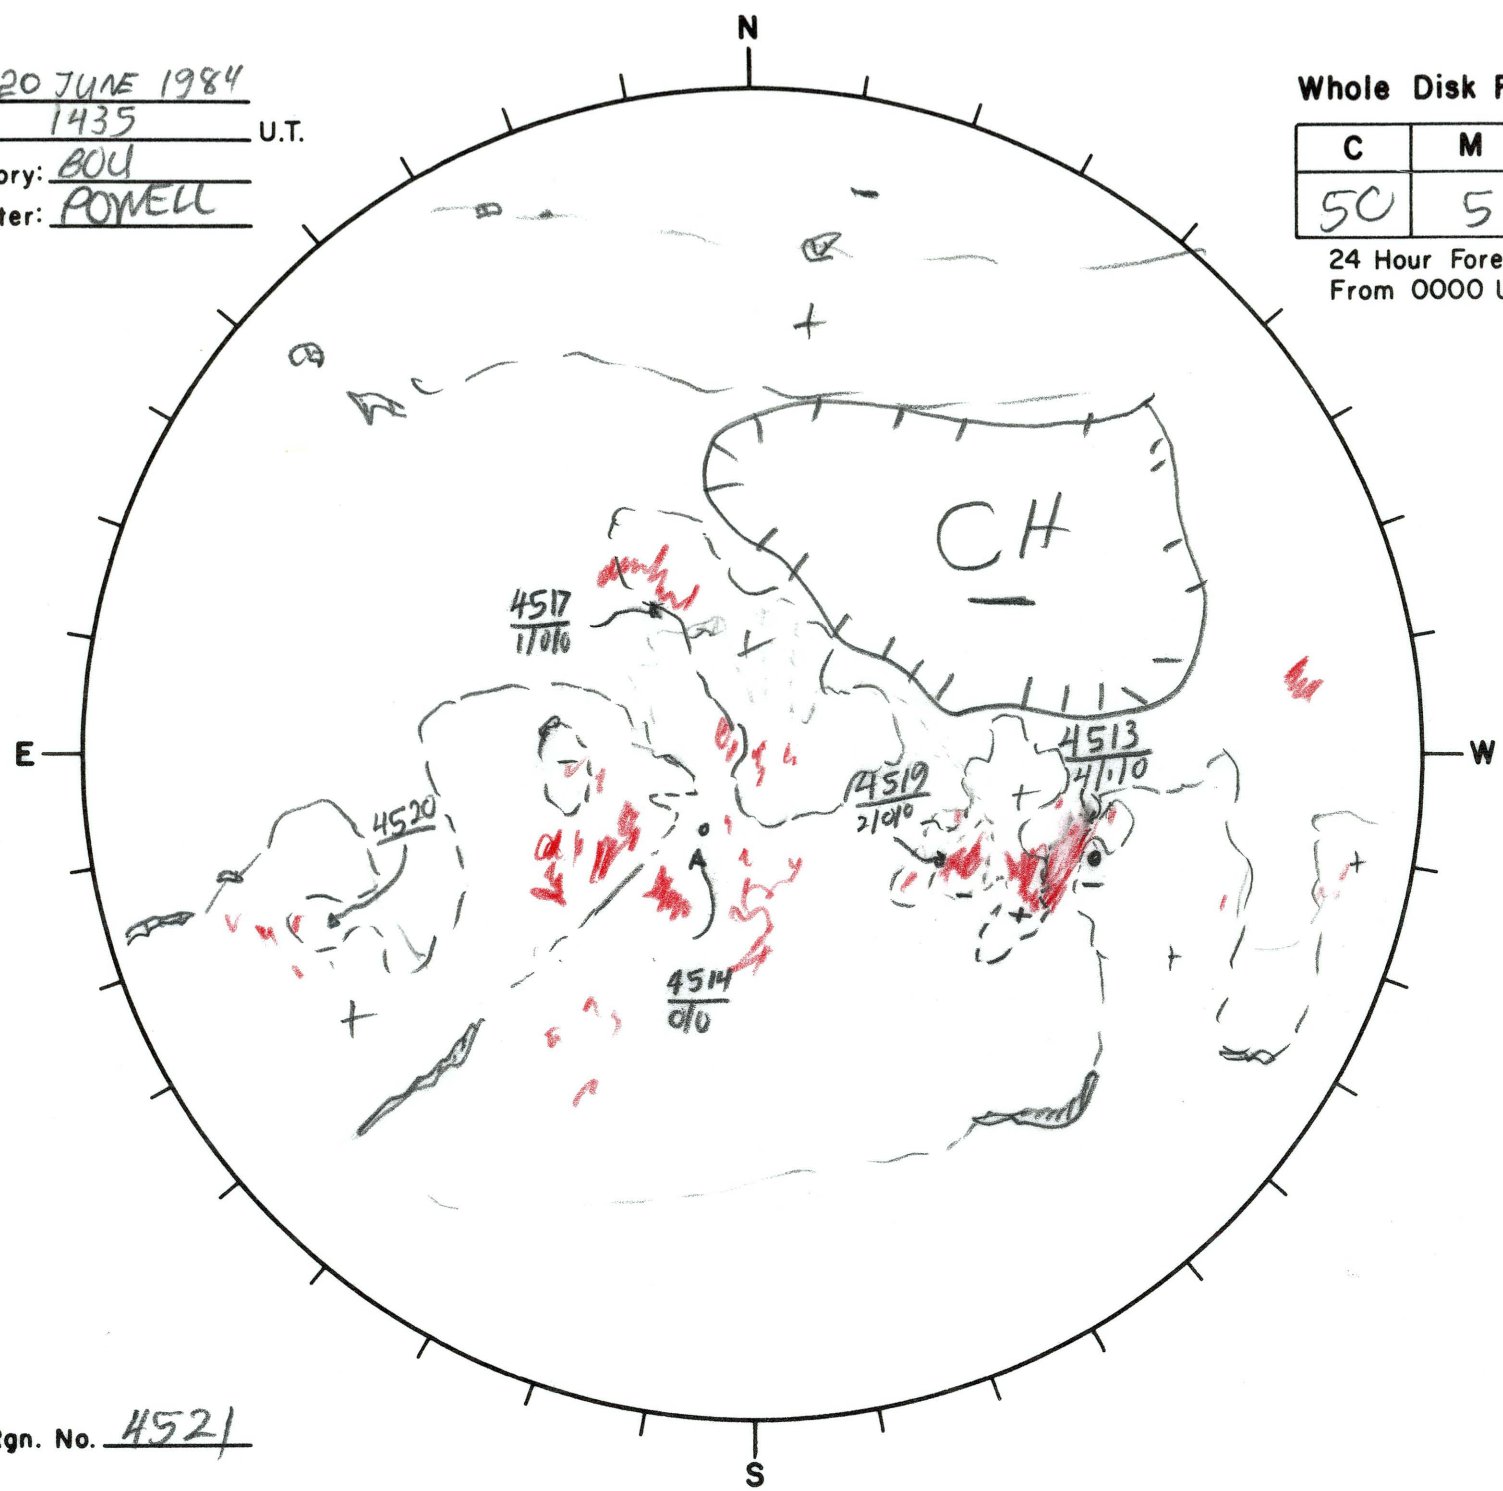

Date: 20 JUNE 1984
 Time: 1435 U.T.
 Observatory: BOU
 Forecaster: POWELL

Whole Disk Forecast

C	M	X
50	5	0

24 Hour Forecast
 From 0000 U.T. to 0000 U.T.

Next Rgn. No. 4521

L_t _____
 B_t _____