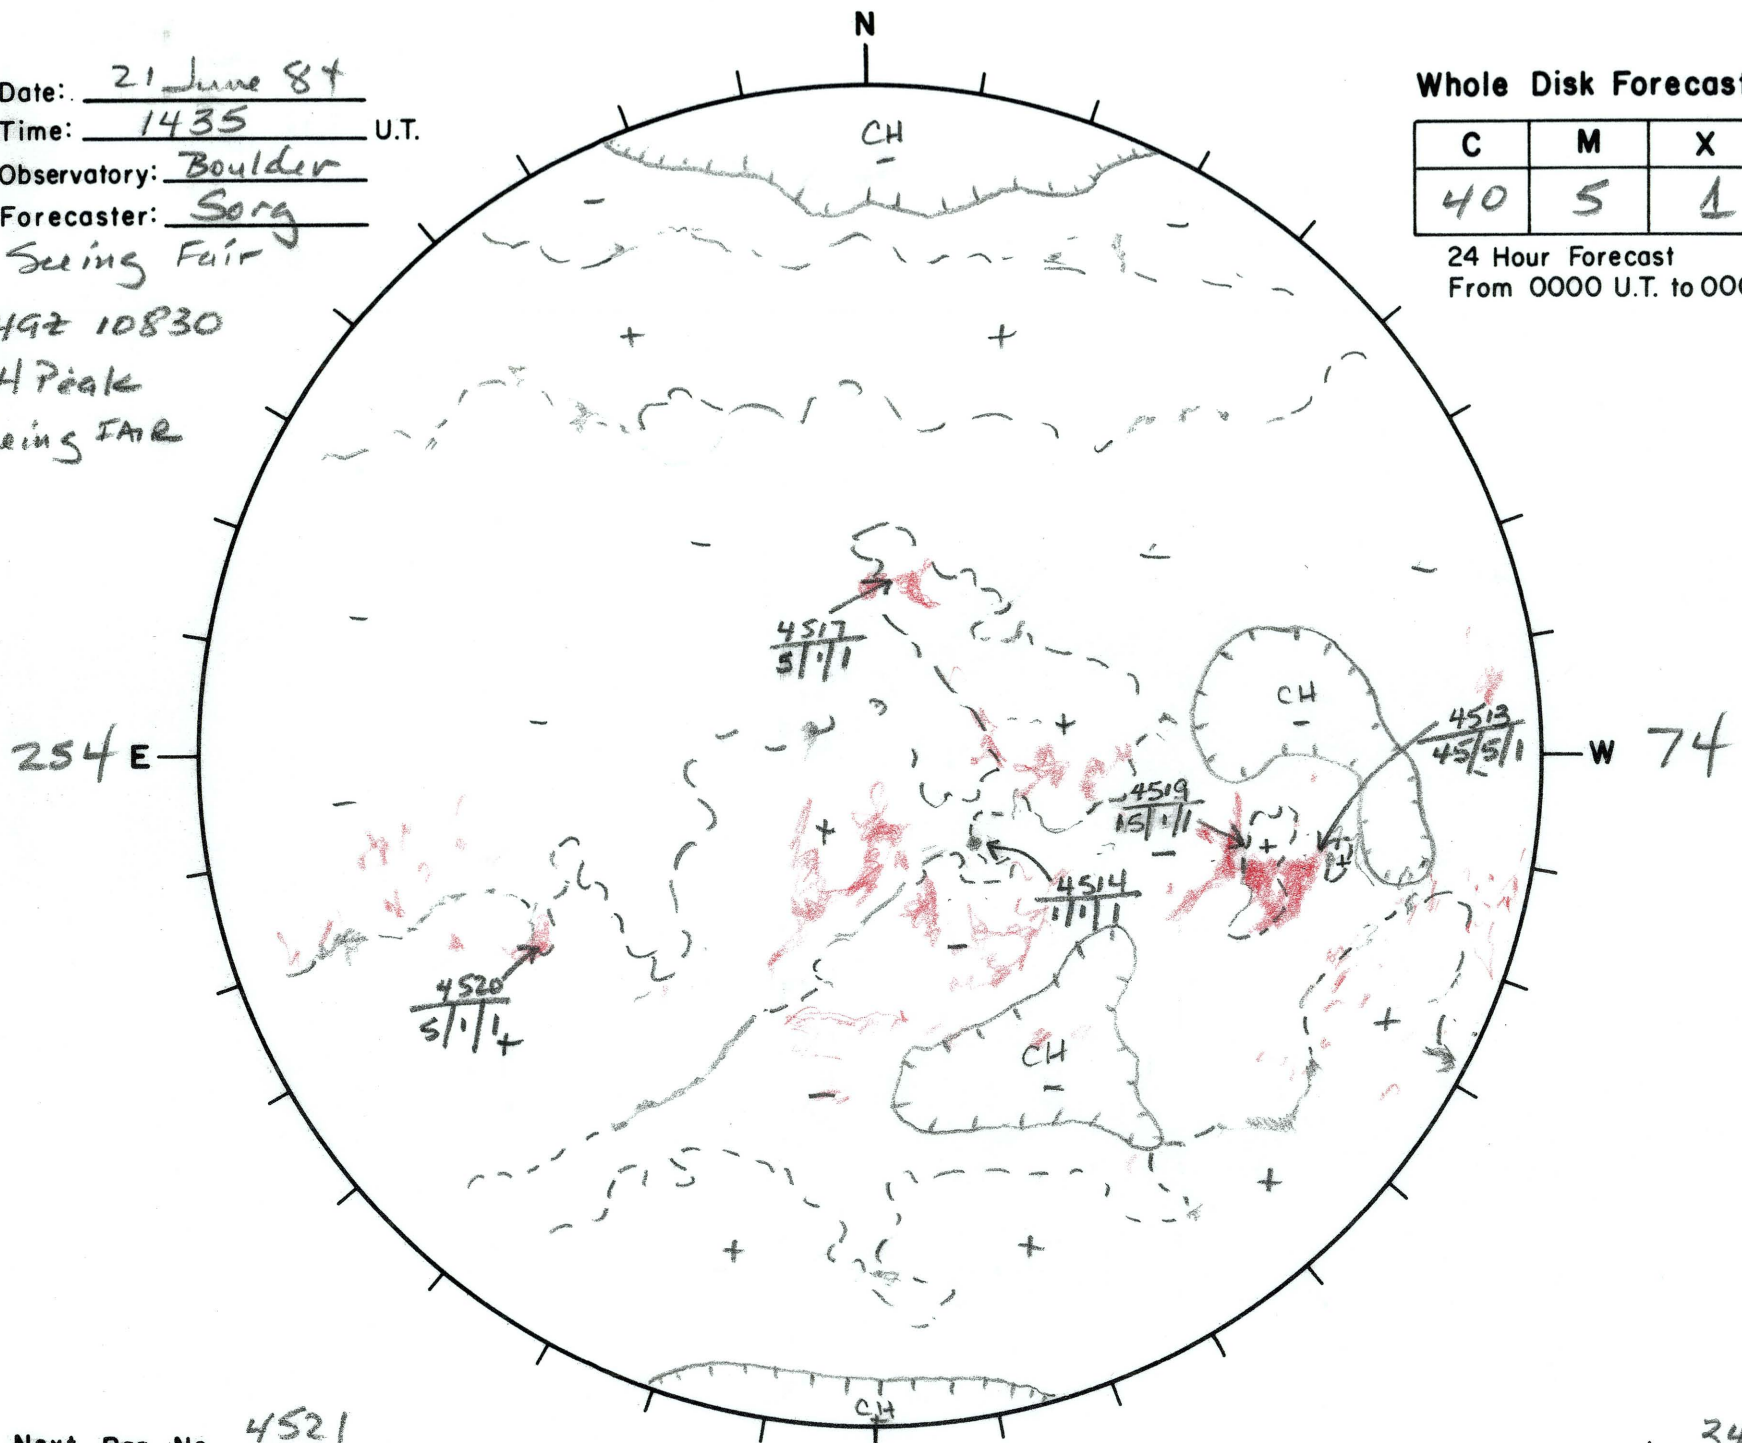

Date: 21 June 84
 Time: 1435 U.T.
 Observatory: Boulder
 Forecaster: Sorg
 Seeing Fair

1649Z 10830
 K/H Peak
 Seeing Fair

Whole Disk Forecast

C	M	X
40	5	1

P
1

24 Hour Forecast
 From 0000 U.T. to 0000 U.T.

Next Rgn. No. 4521

S
344

L $\frac{344.5}{+1.8}$
 B
 P -6.9