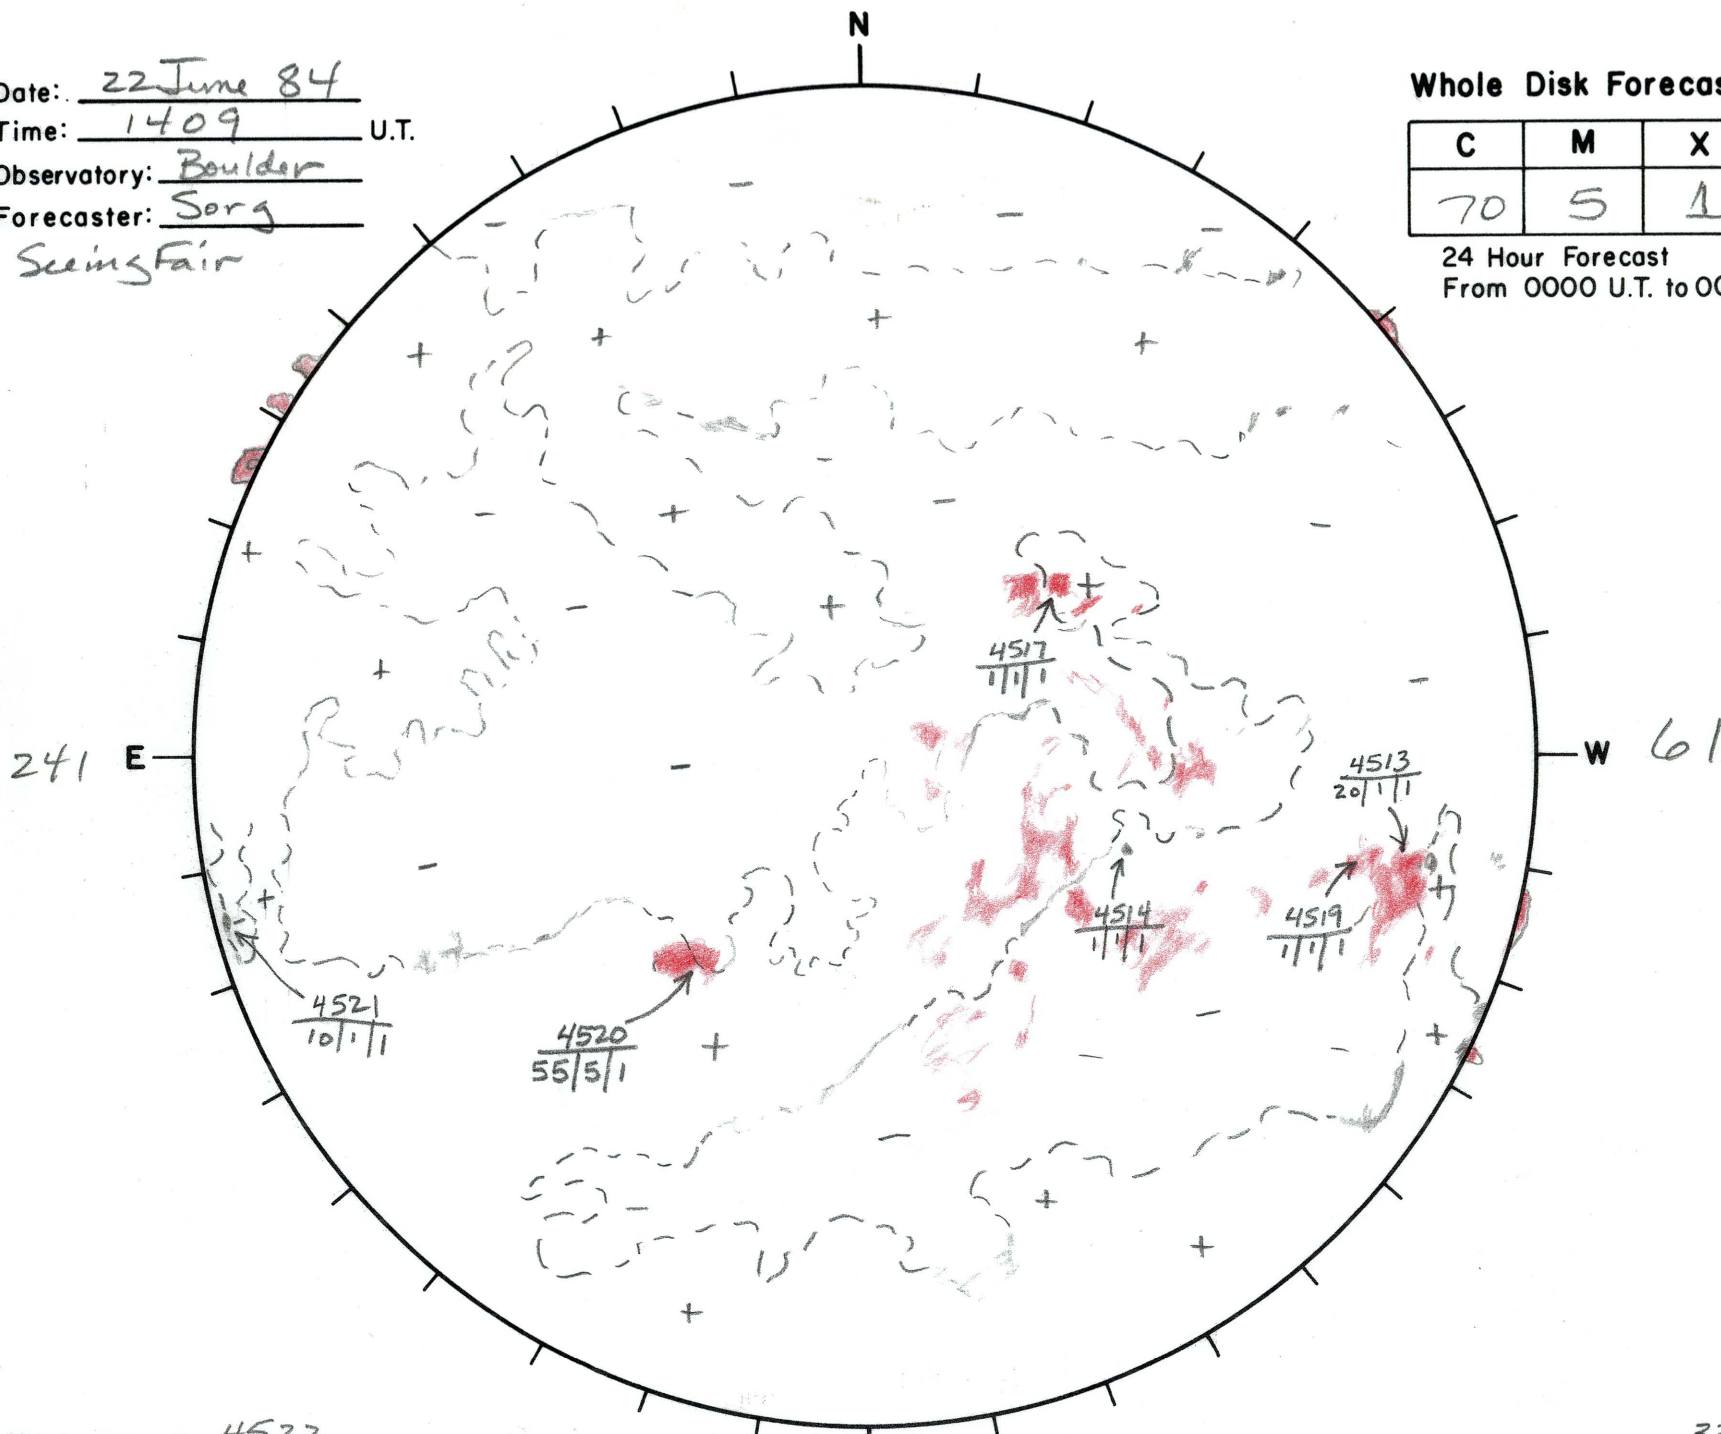

Date: 22 June 84
 Time: 1409 U.T.
 Observatory: Boulder
 Forecaster: Serg
Seems Fair

Whole Disk Forecast

C	M	X	P
70	5	1	1

24 Hour Forecast
 From 0000 U.T. to 0000 U.T.

Next Rgn. No. 4522

S
331

L† 331.2
 B† +2.0
 P -6.4