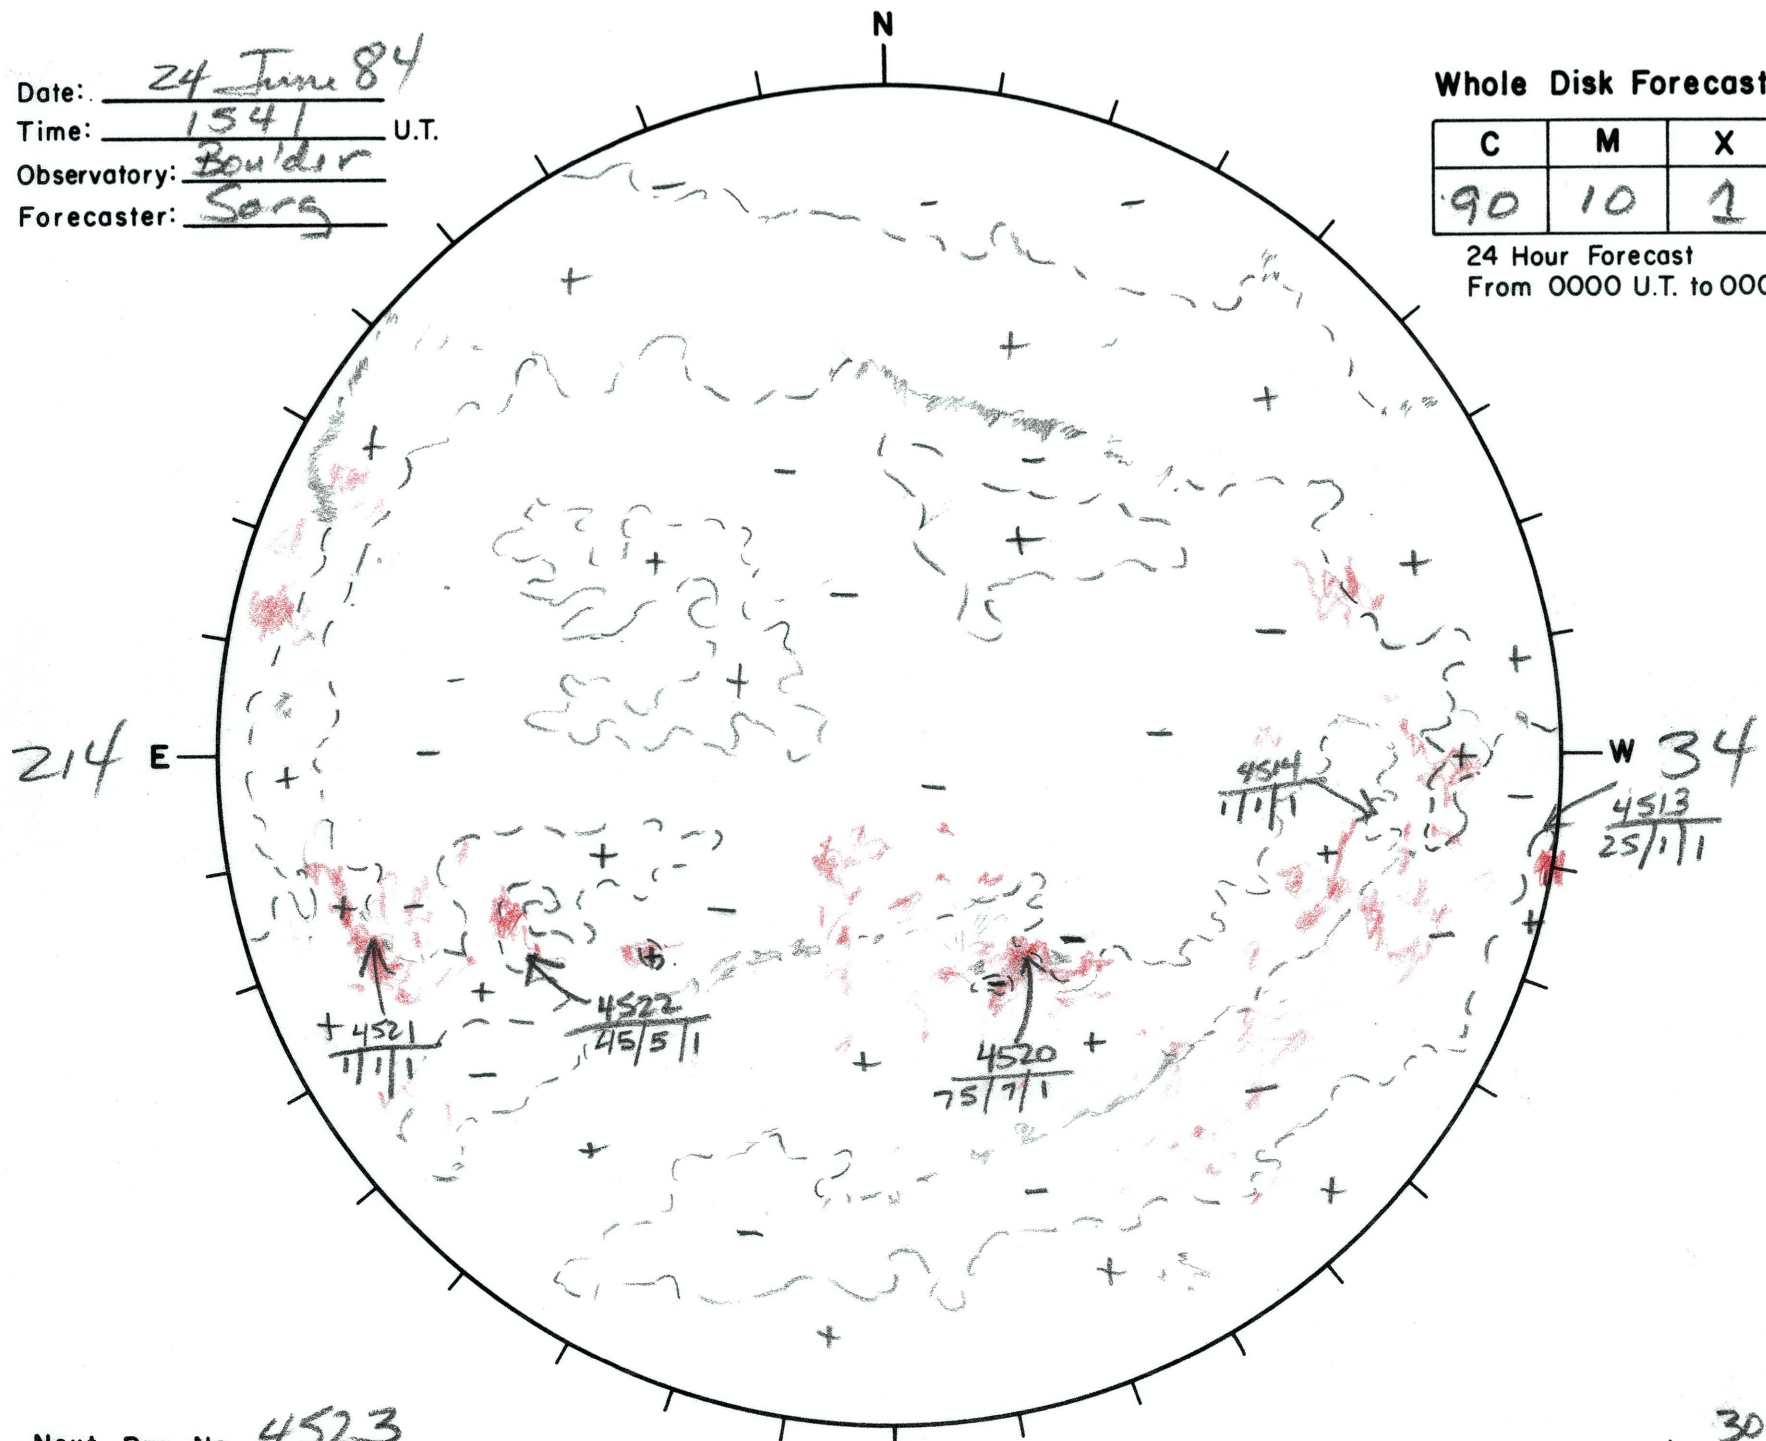

Date: 24 June 84
 Time: 1541 U.T.
 Observatory: Boulder
 Forecaster: Serg

Whole Disk Forecast

C	M	X
90	10	1

7
4

24 Hour Forecast
 From 0000 U.T. to 0000 U.T.

Next Rgn. No. 4523

S
304

GPO 833 - 865

L_f 304.2
 B_f +2.2
 P -5.5