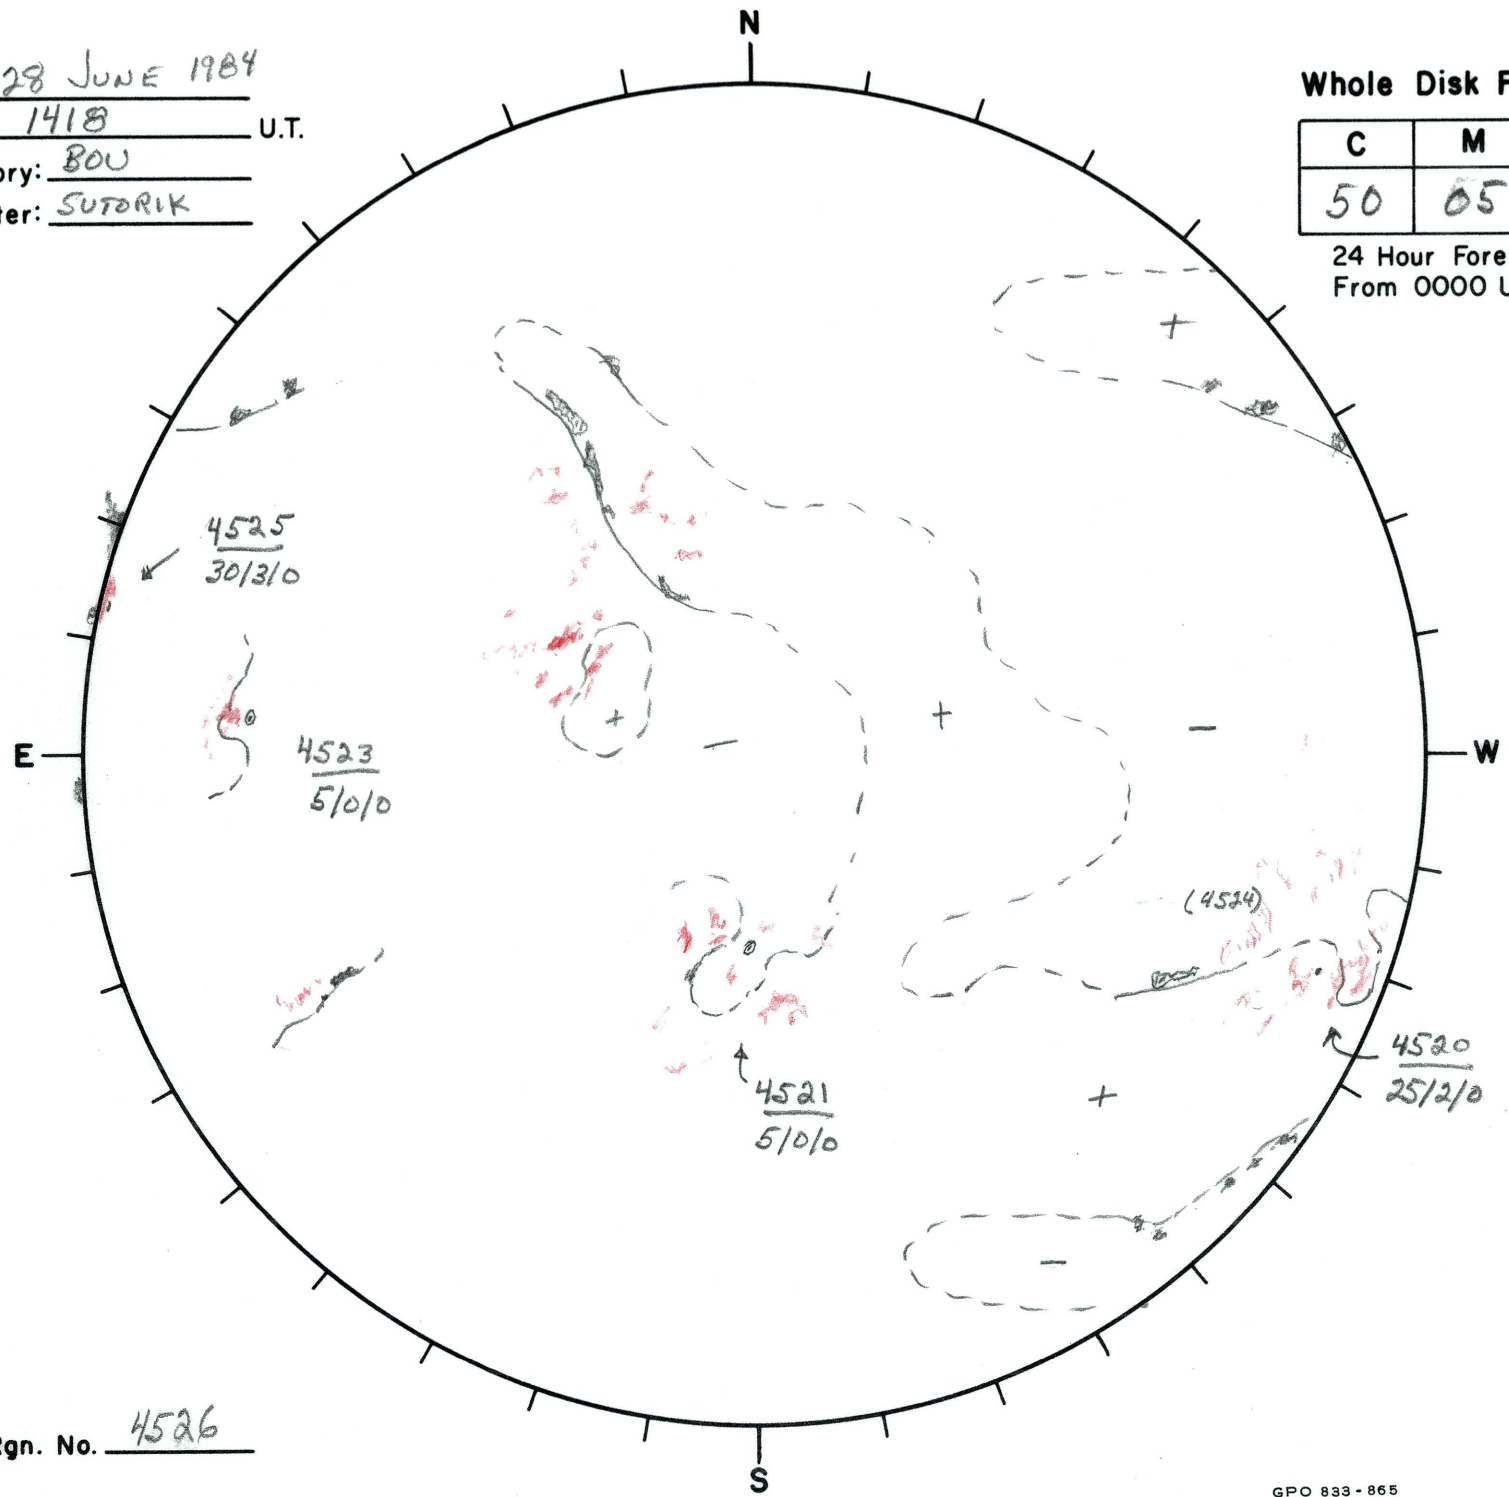

Date: 28 JUNE 1984
 Time: 1418 U.T.
 Observatory: BOU
 Forecaster: SUTORIK

Whole Disk Forecast

C	M	X
50	05	01

24 Hour Forecast
 From 0000 U.T. to 0000 U.T.

Next Rgn. No. 4526

L† 252°
 B† +3°