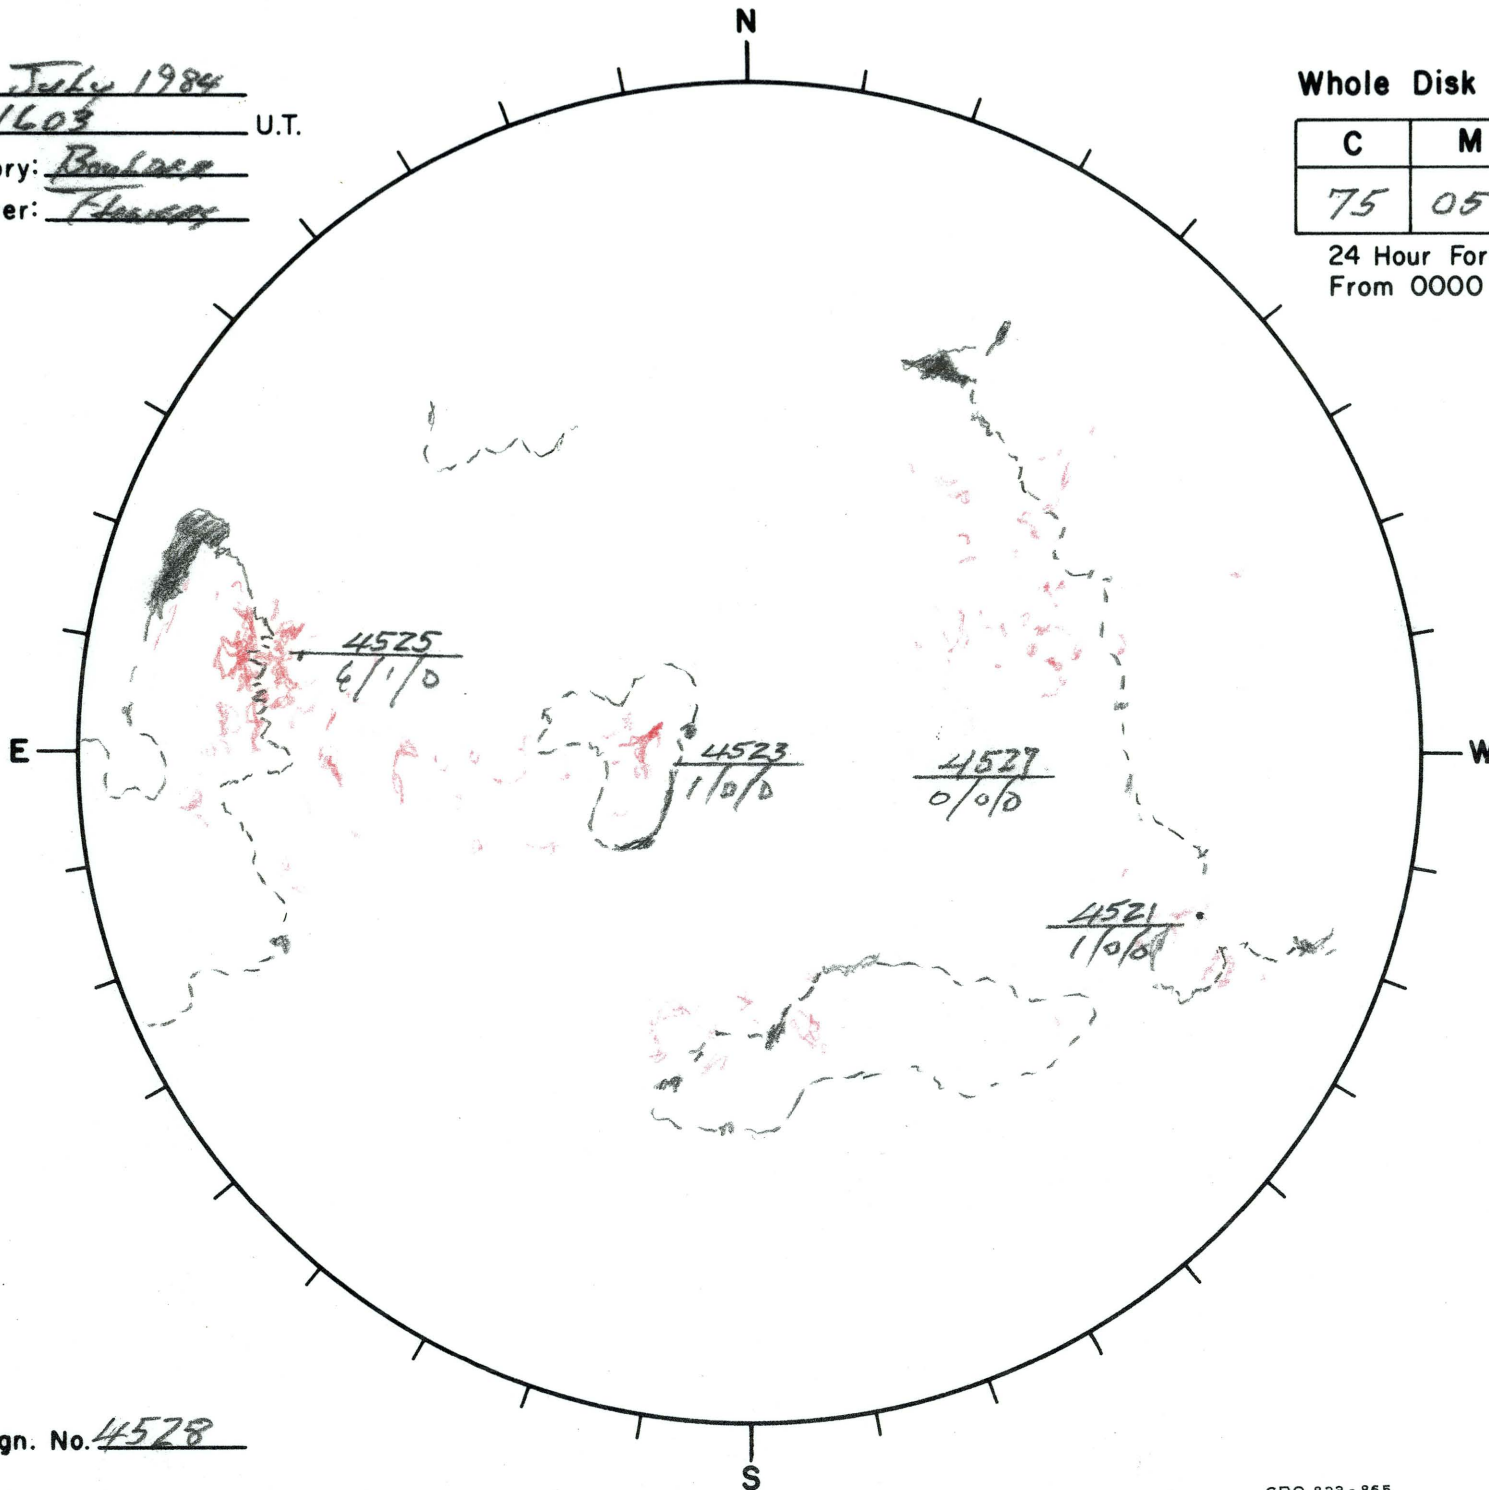

Date: 1 July 1984
 Time: 1603 U.T.
 Observatory: Boulacé
 Forecaster: Flanagan

Whole Disk Forecast

C	M	X
75	05	01 01

24 Hour Forecast
 From 0000 U.T. to 0000 U.T.

Next Rgn. No. 4528

L† 711.0
 B† +3.0