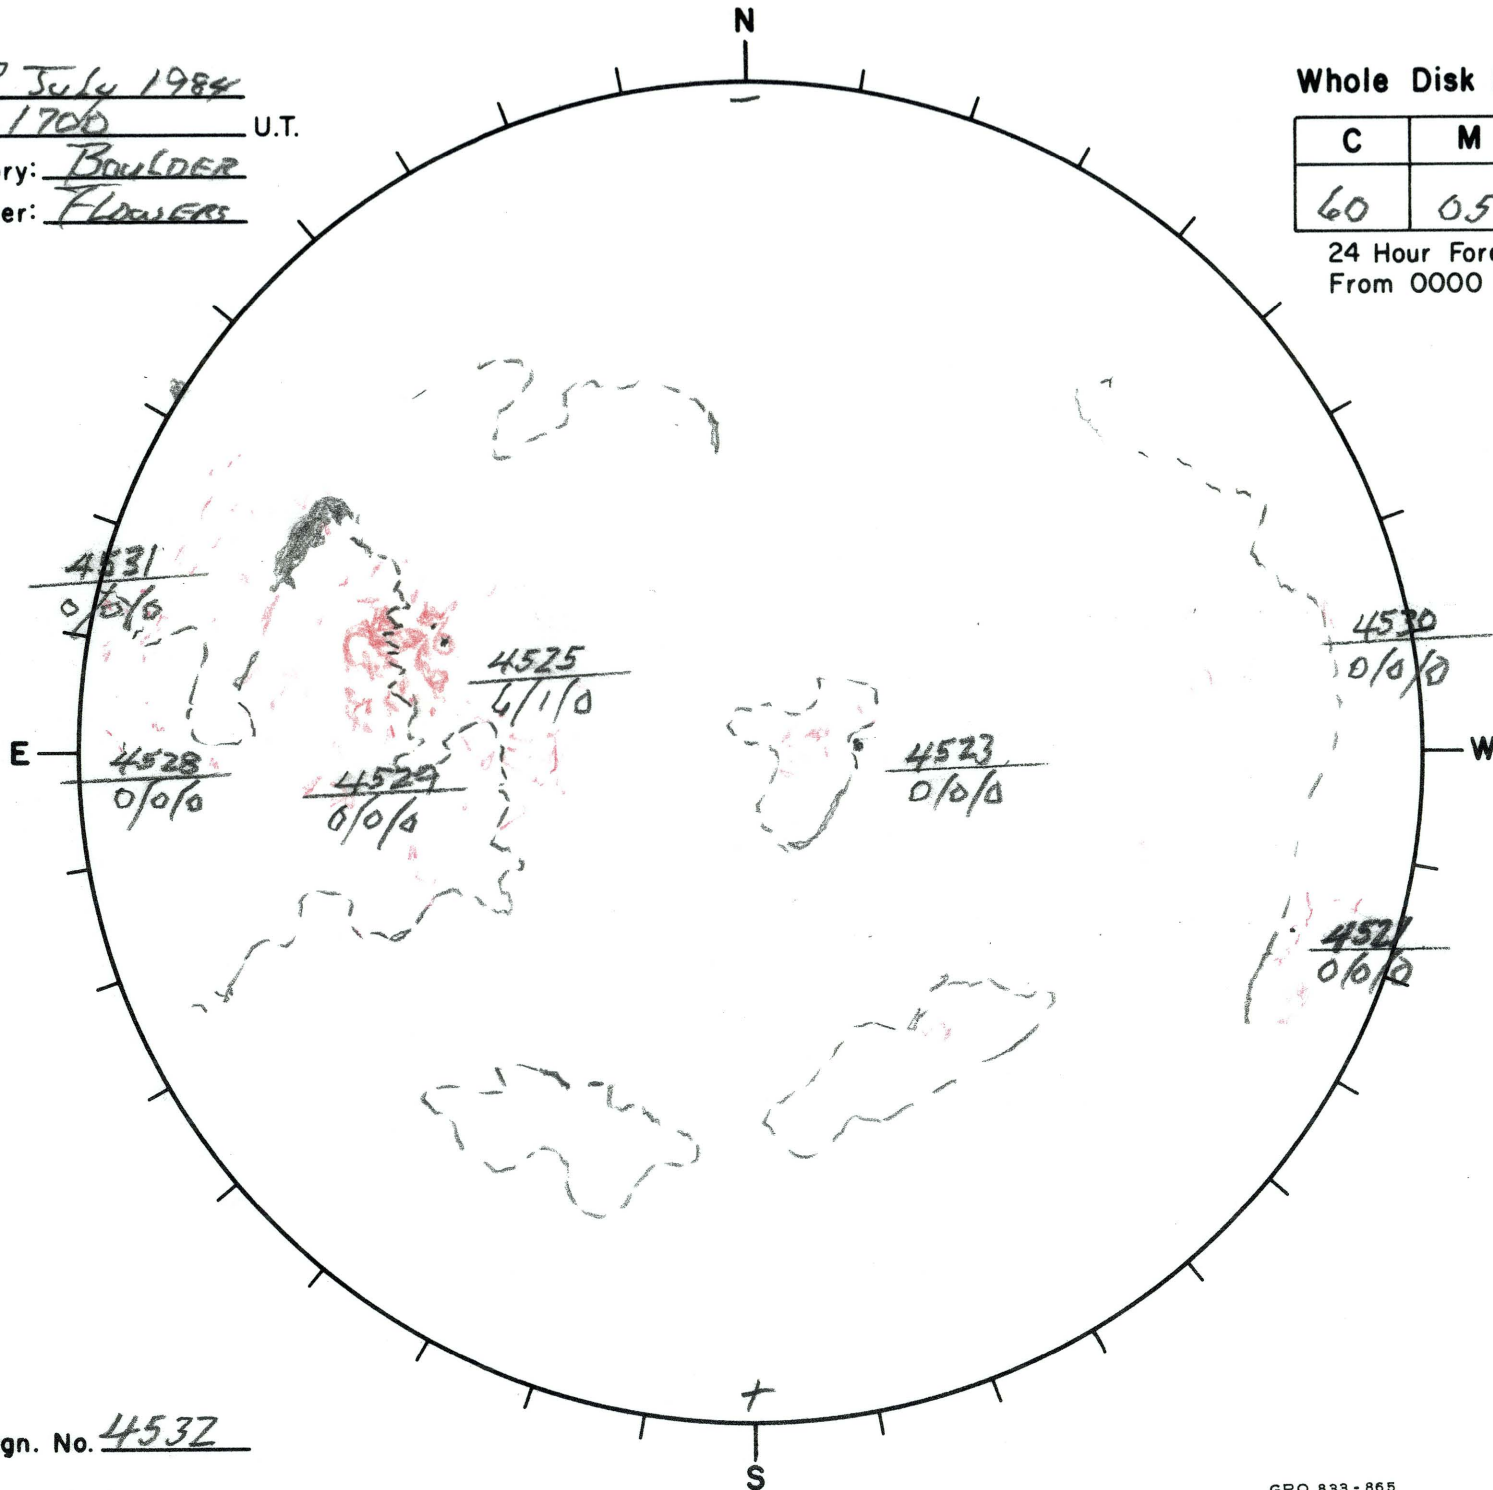

Date: 2 July 1984  
 Time: 1700 U.T.  
 Observatory: BOULDER  
 Forecaster: FLOWERS

Whole Disk Forecast

C	M	X	
60	05	01	01

24 Hour Forecast  
 From 0000 U.T. to 0000 U.T.

Next Rgn. No. 4532

L† 198  
 B† +3