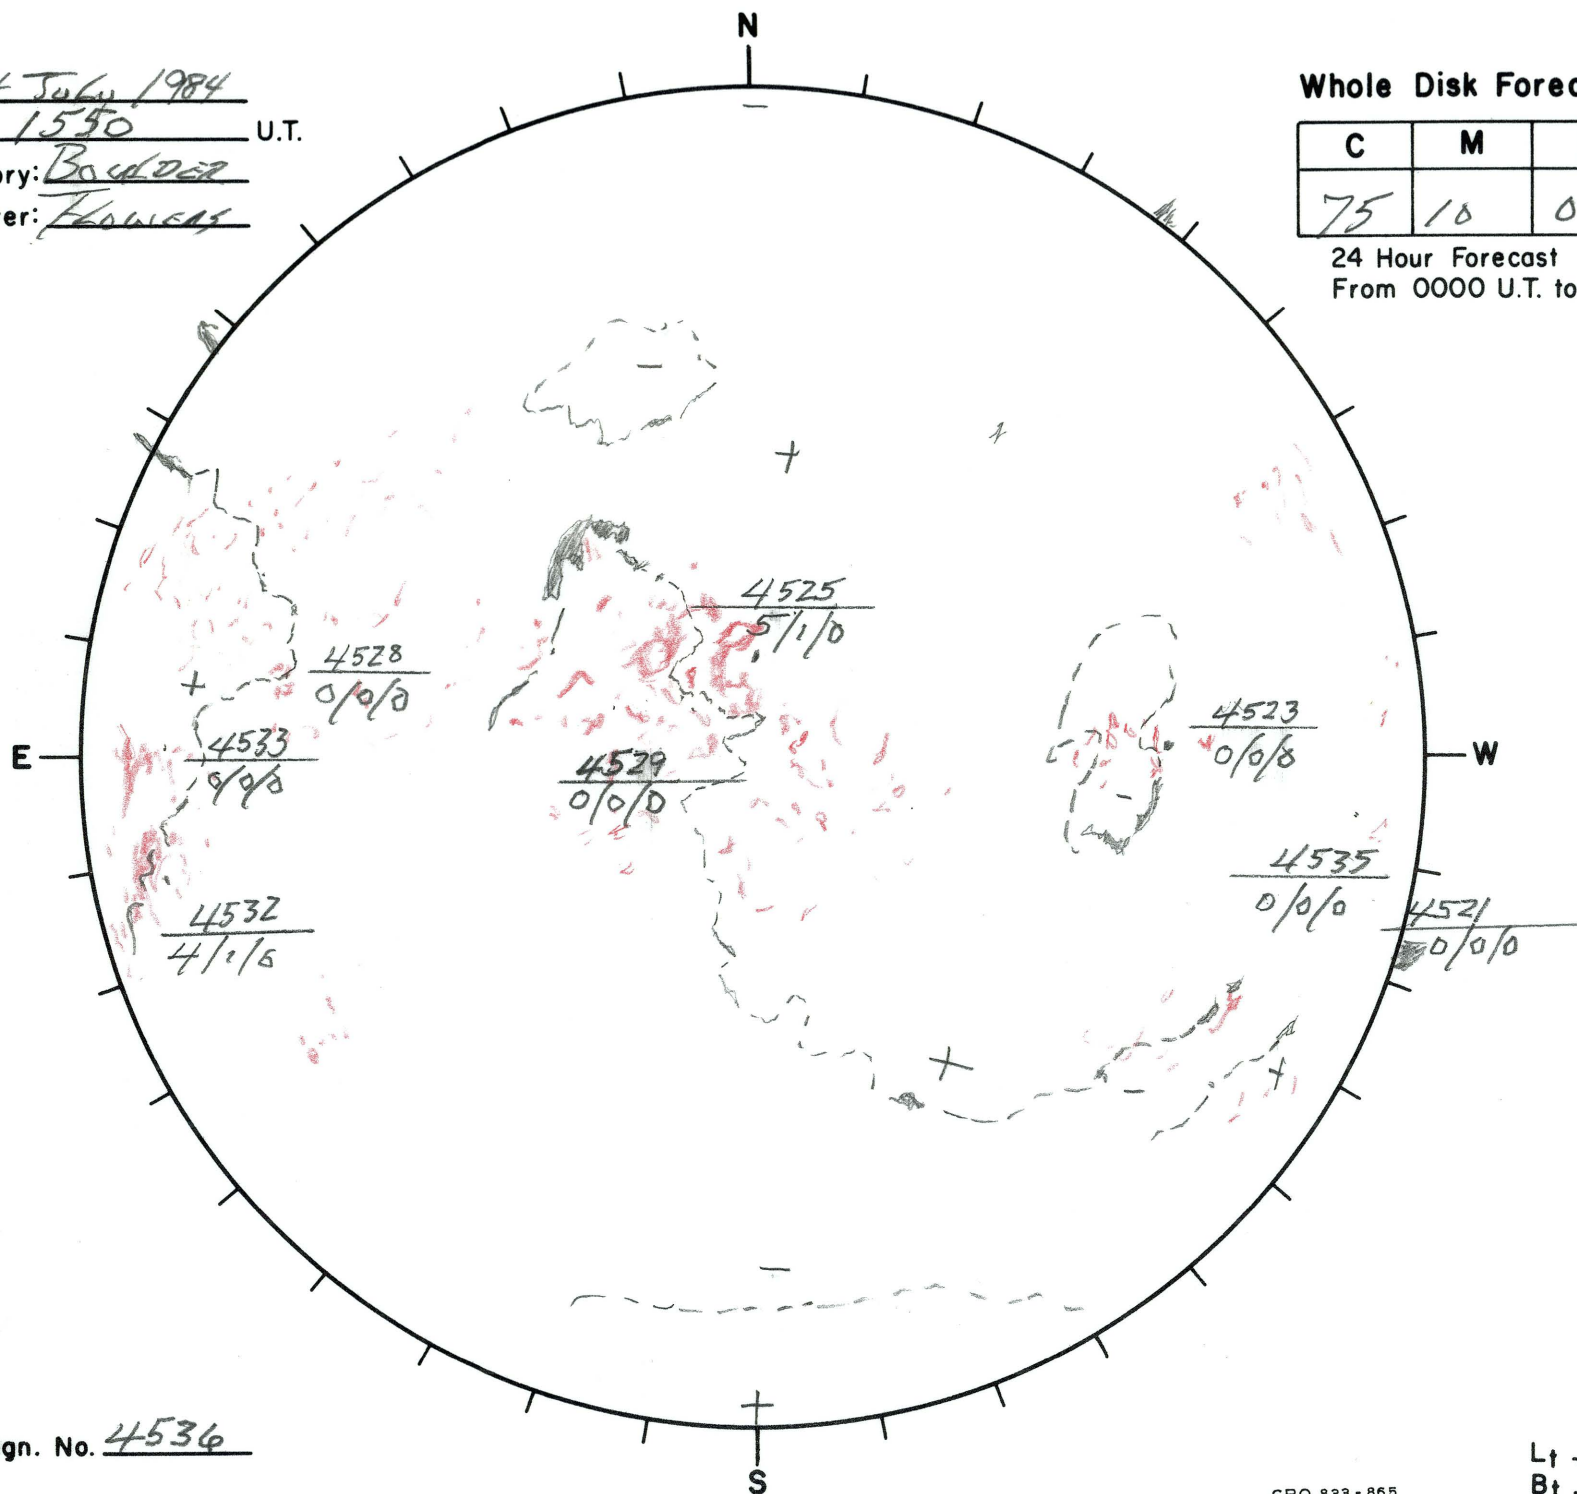

Date: 4 July 1984  
 Time: 1550 U.T.  
 Observatory: Boulder  
 Forecaster: Howers

Whole Disk Forecast

C	M	X
75	10	01 01

24 Hour Forecast  
 From 0000 U.T. to 0000 U.T.

Next Rgn. No. 4536

L† 171.8  
 B† 7.3