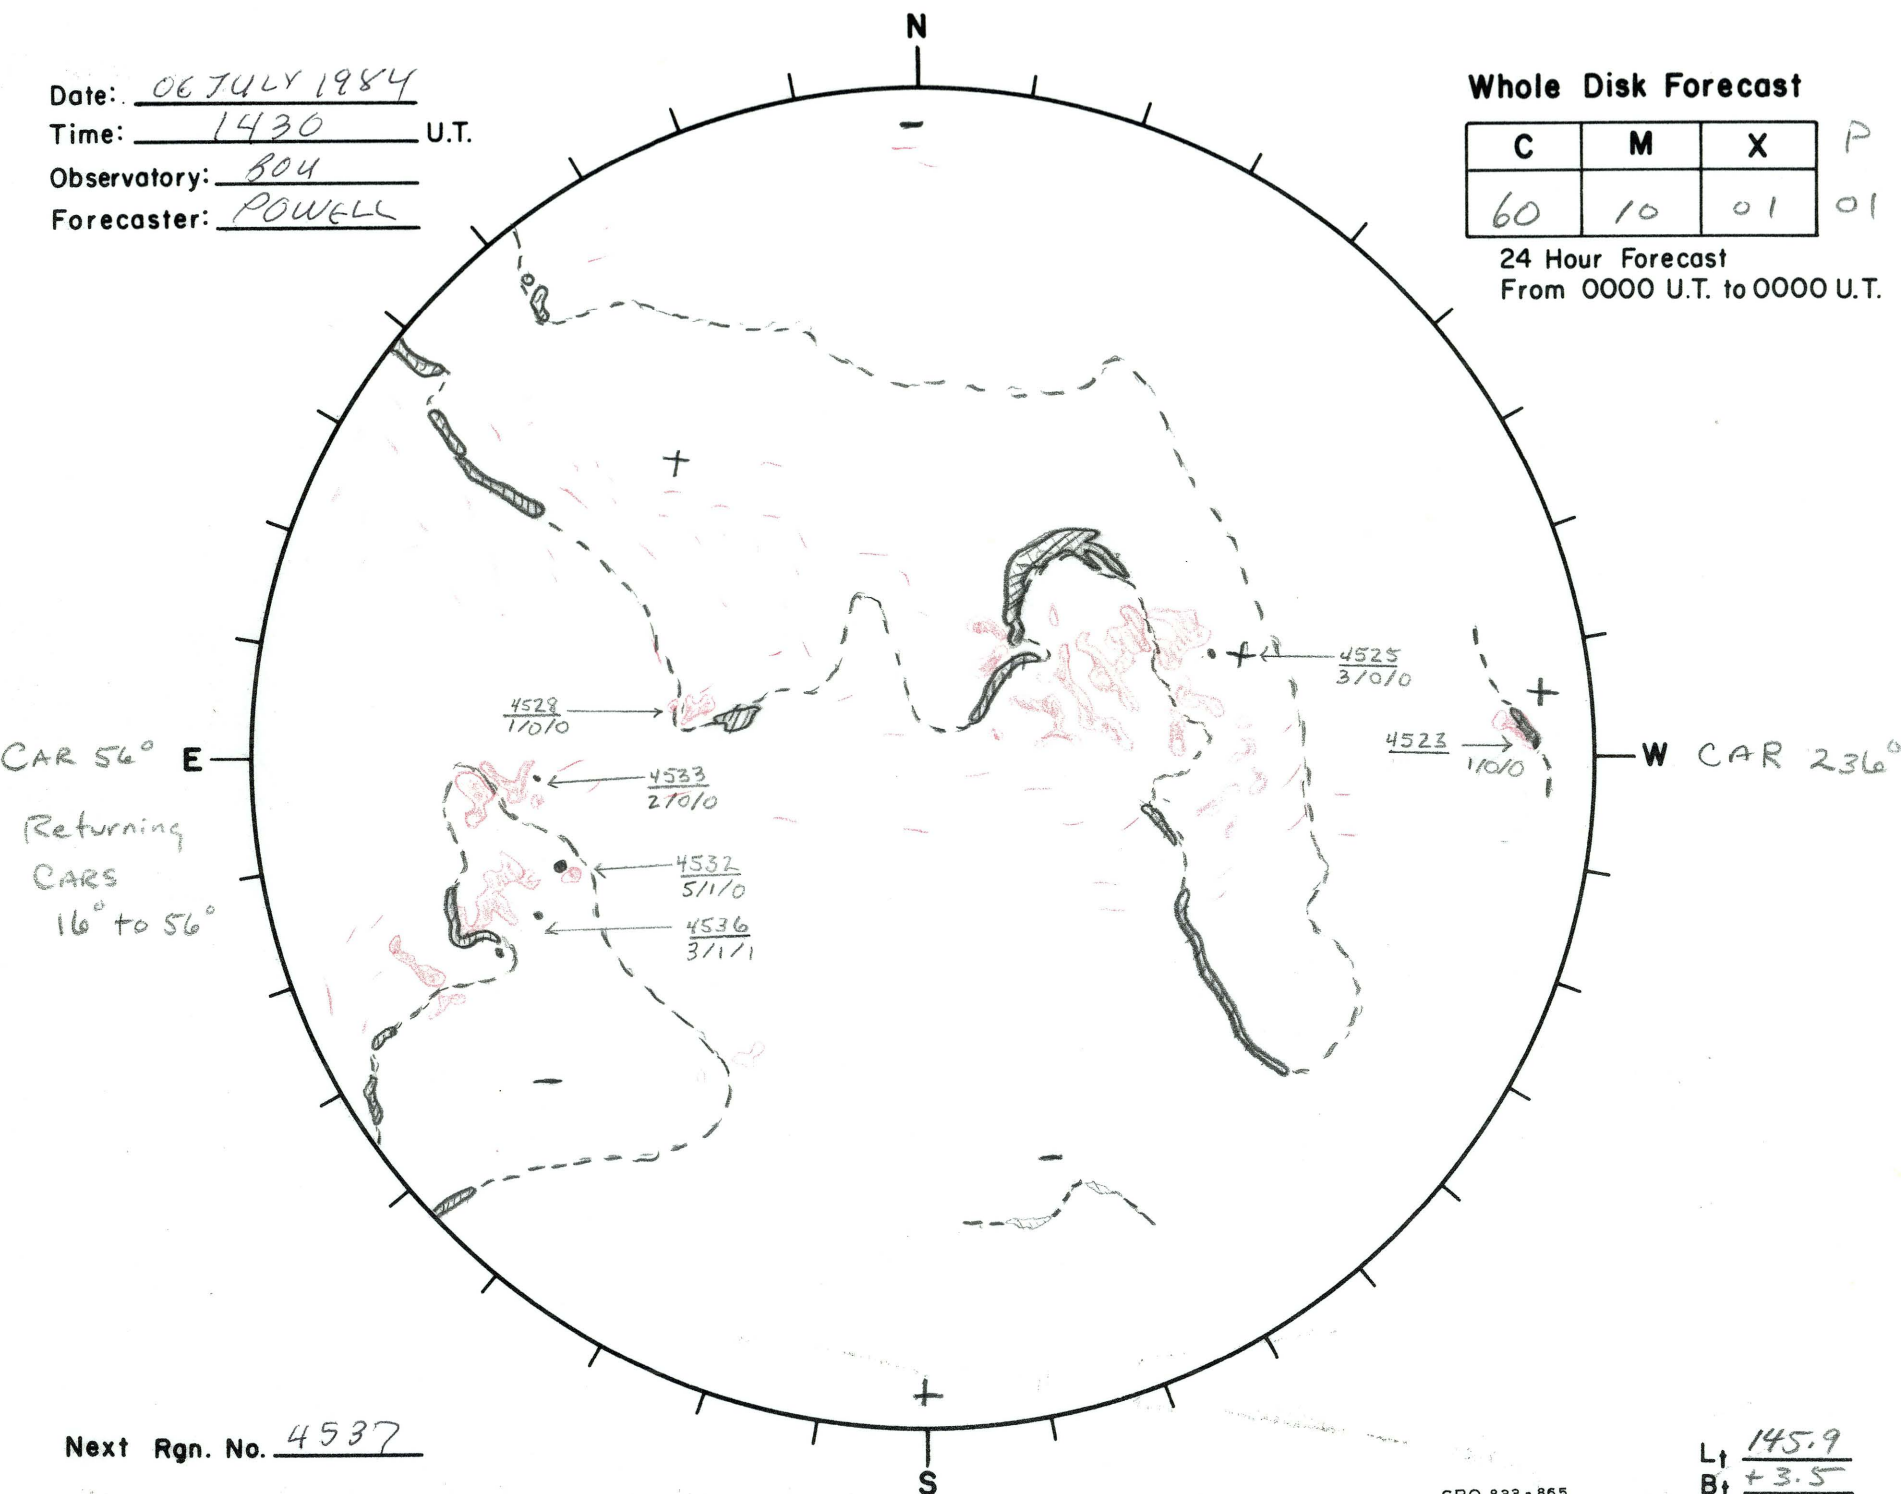

Date: 06 JULY 1984
 Time: 1430 U.T.
 Observatory: 804
 Forecaster: POWELL

Whole Disk Forecast

C	M	X	P
60	10	01	01

24 Hour Forecast
 From 0000 U.T. to 0000 U.T.

Next Rgn. No. 4537

L↑ 145.9
 B↑ +3.5