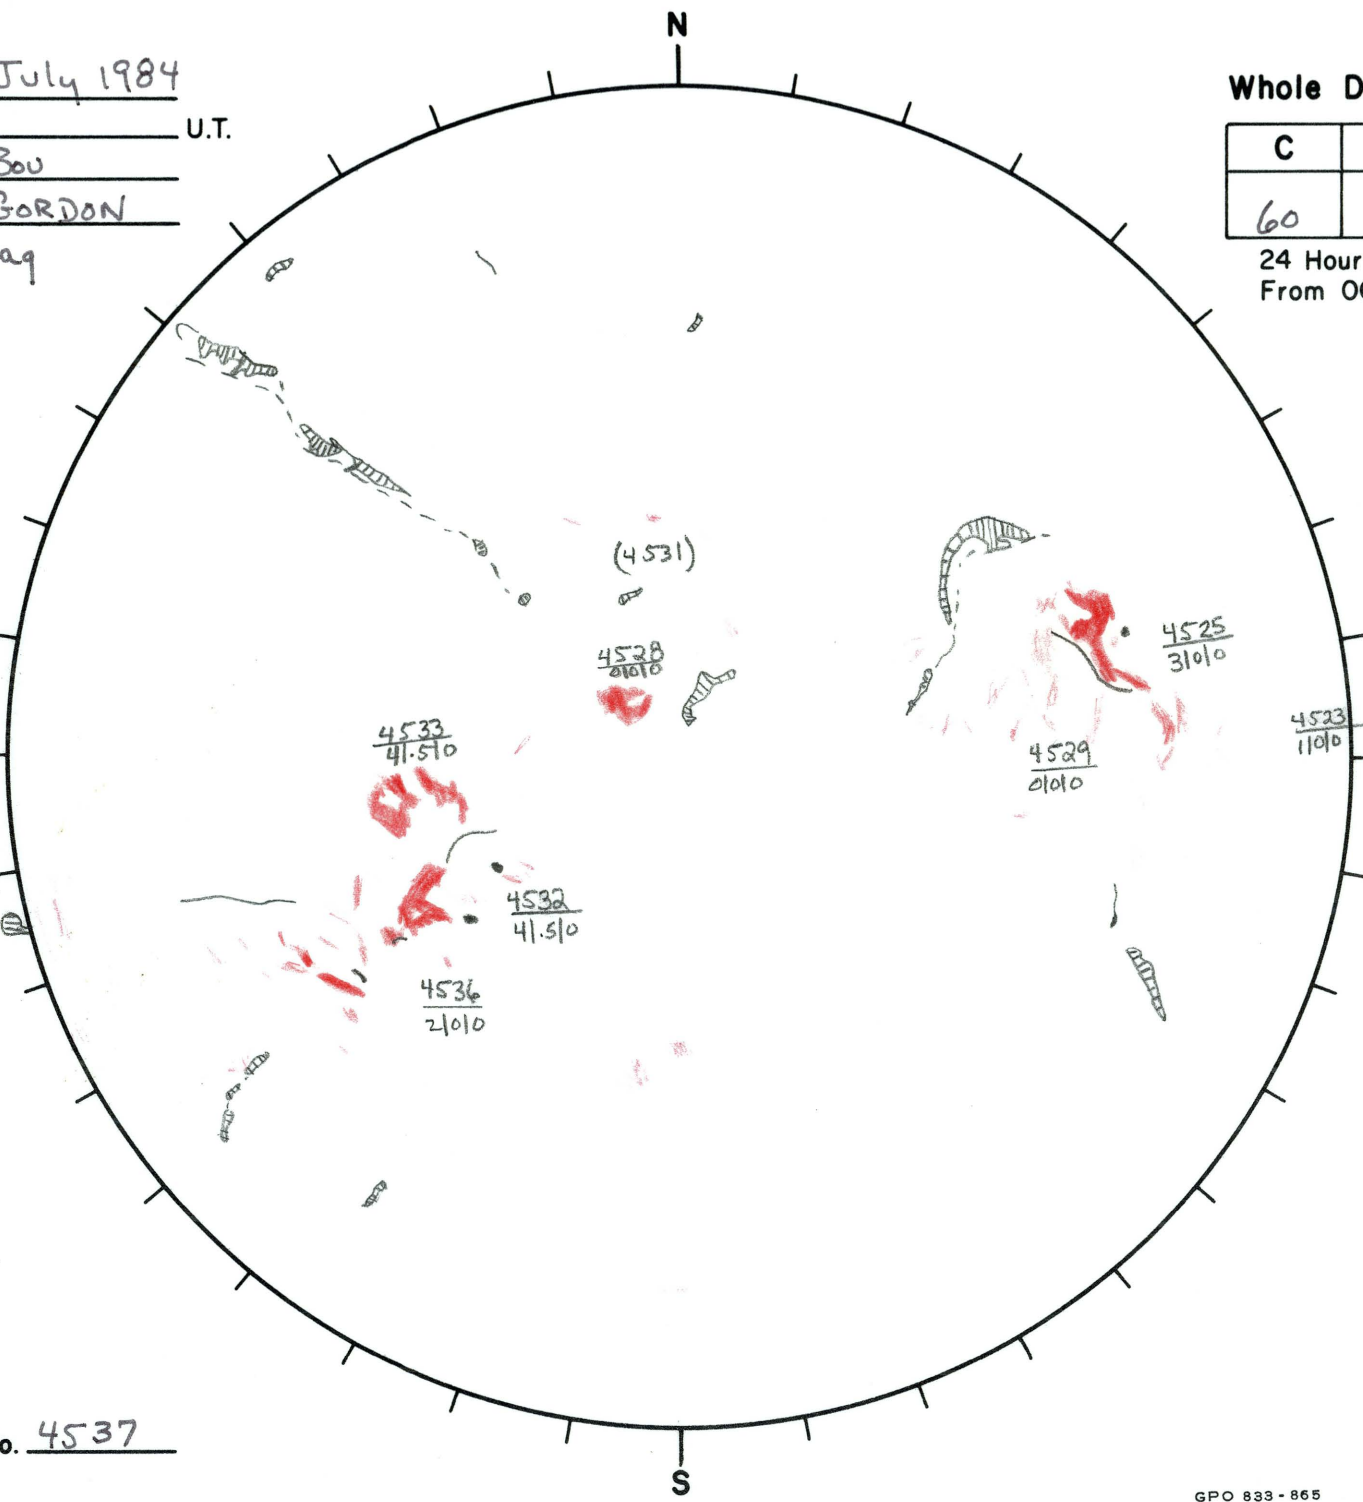

Date: 07 July 1984  
 Time: 1810 U.T.  
 Observatory: Bou  
 Forecaster: GORDON  
 No KPO Mag  
 or 10830

**Whole Disk Forecast**

C	M	X	P
60	10	01	01

24 Hour Forecast  
 From 0000 U.T. to 0000 U.T.

CAR 40°  
 E  
 Returning  
 CARS  
 0 to 40°

CAR  
 W 220°

Next Rgn. No. 4537

L† 130.5  
 B† +3.6