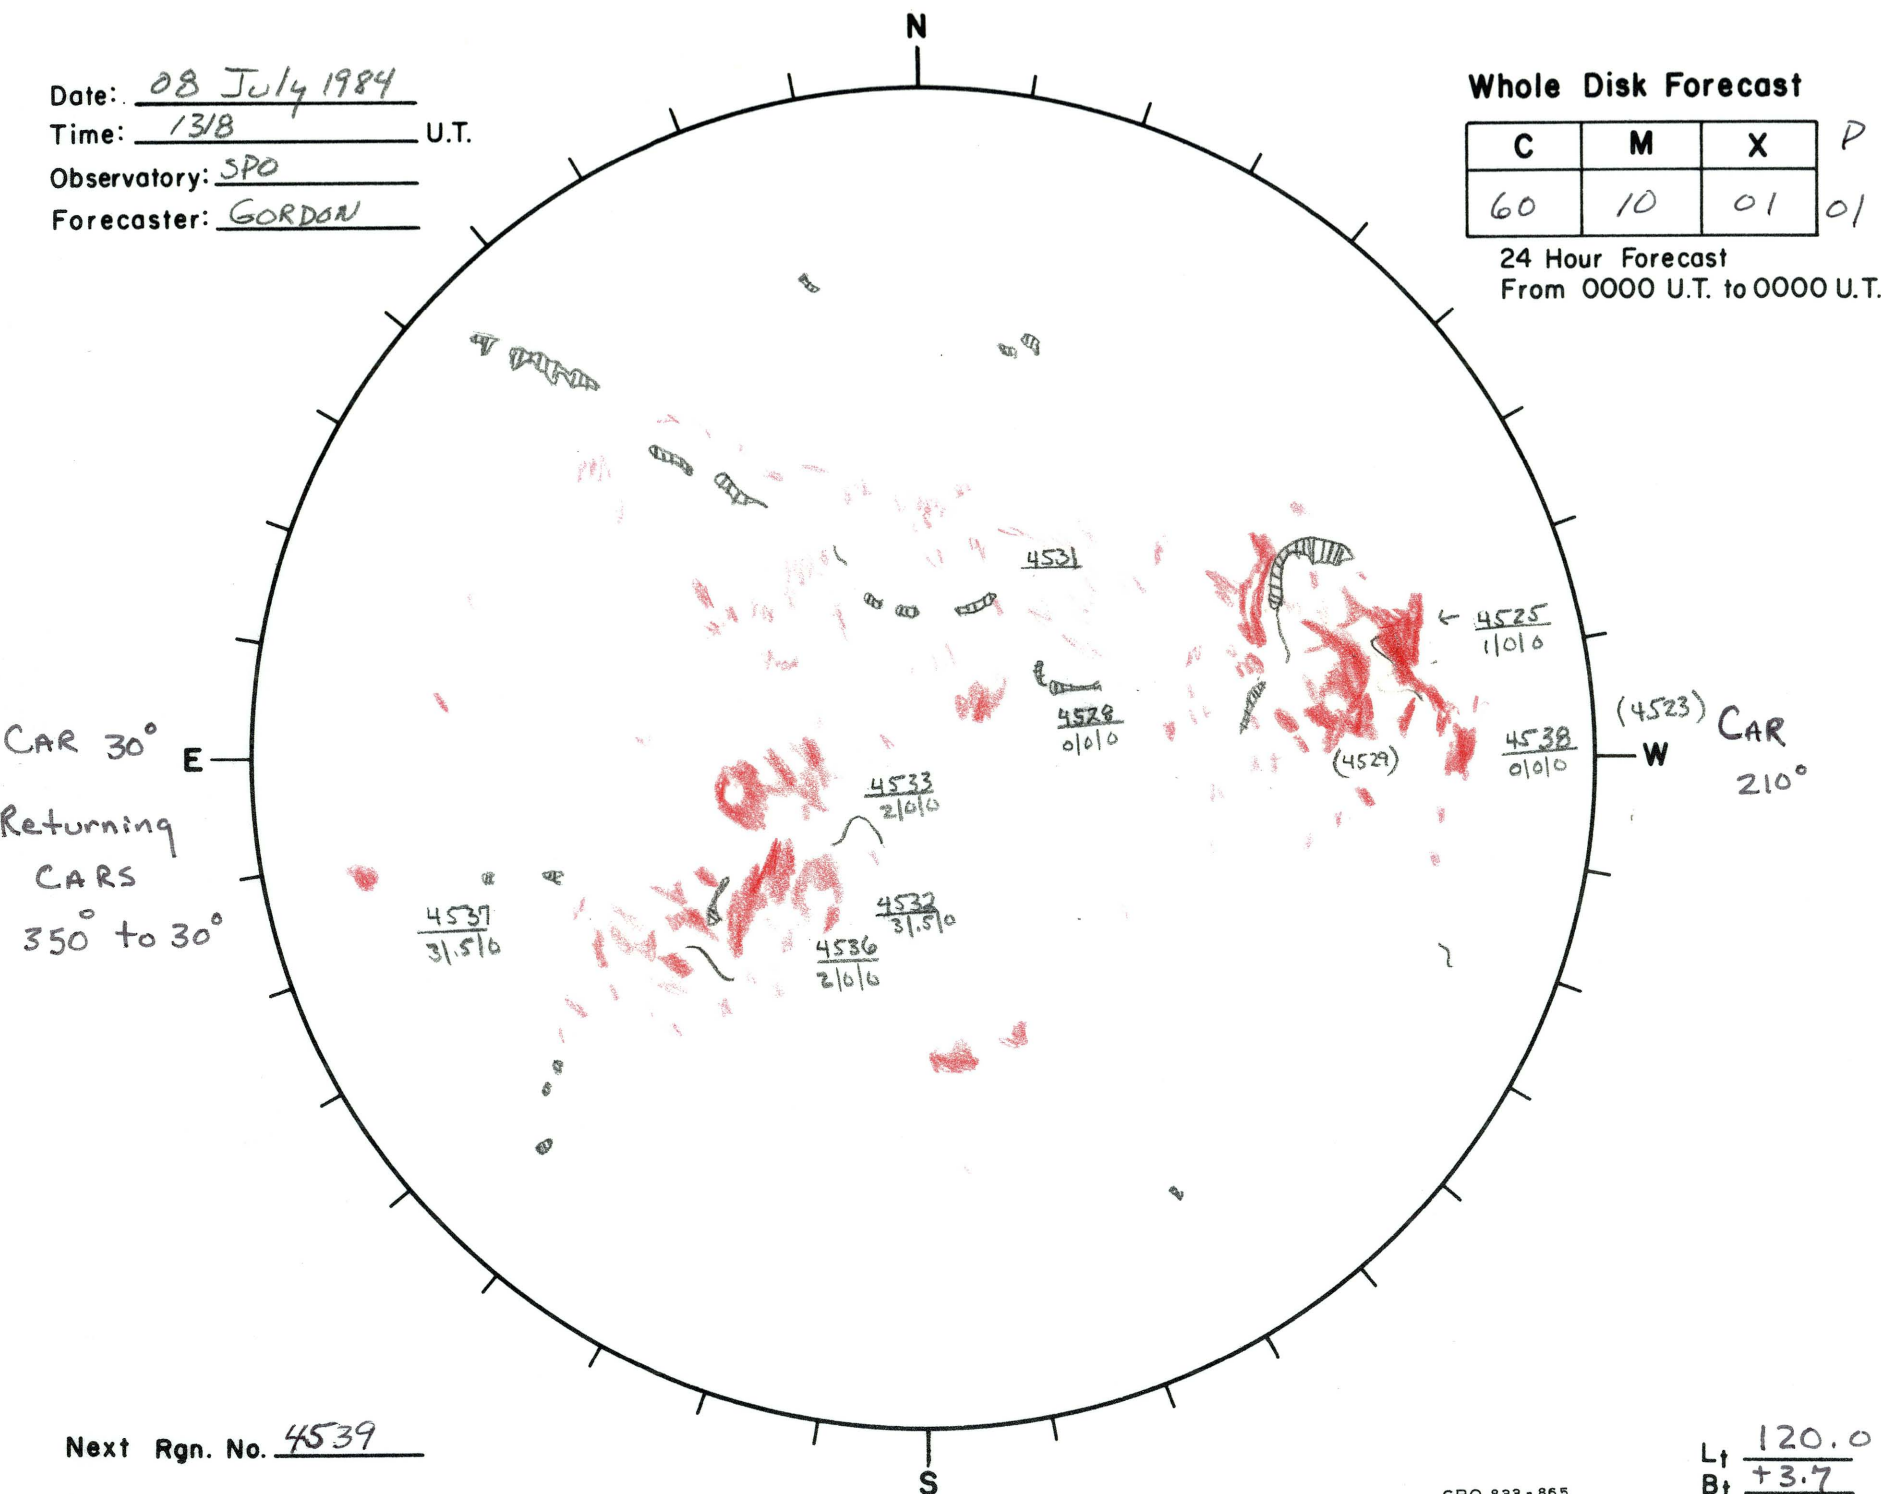

Date: 08 July 1984
 Time: 1318 U.T.
 Observatory: SPO
 Forecaster: GORDON

Whole Disk Forecast

C	M	X	P
60	10	01	01

24 Hour Forecast
 From 0000 U.T. to 0000 U.T.

Next Rgn. No. 4539

L† 120.0
 B† +3.7