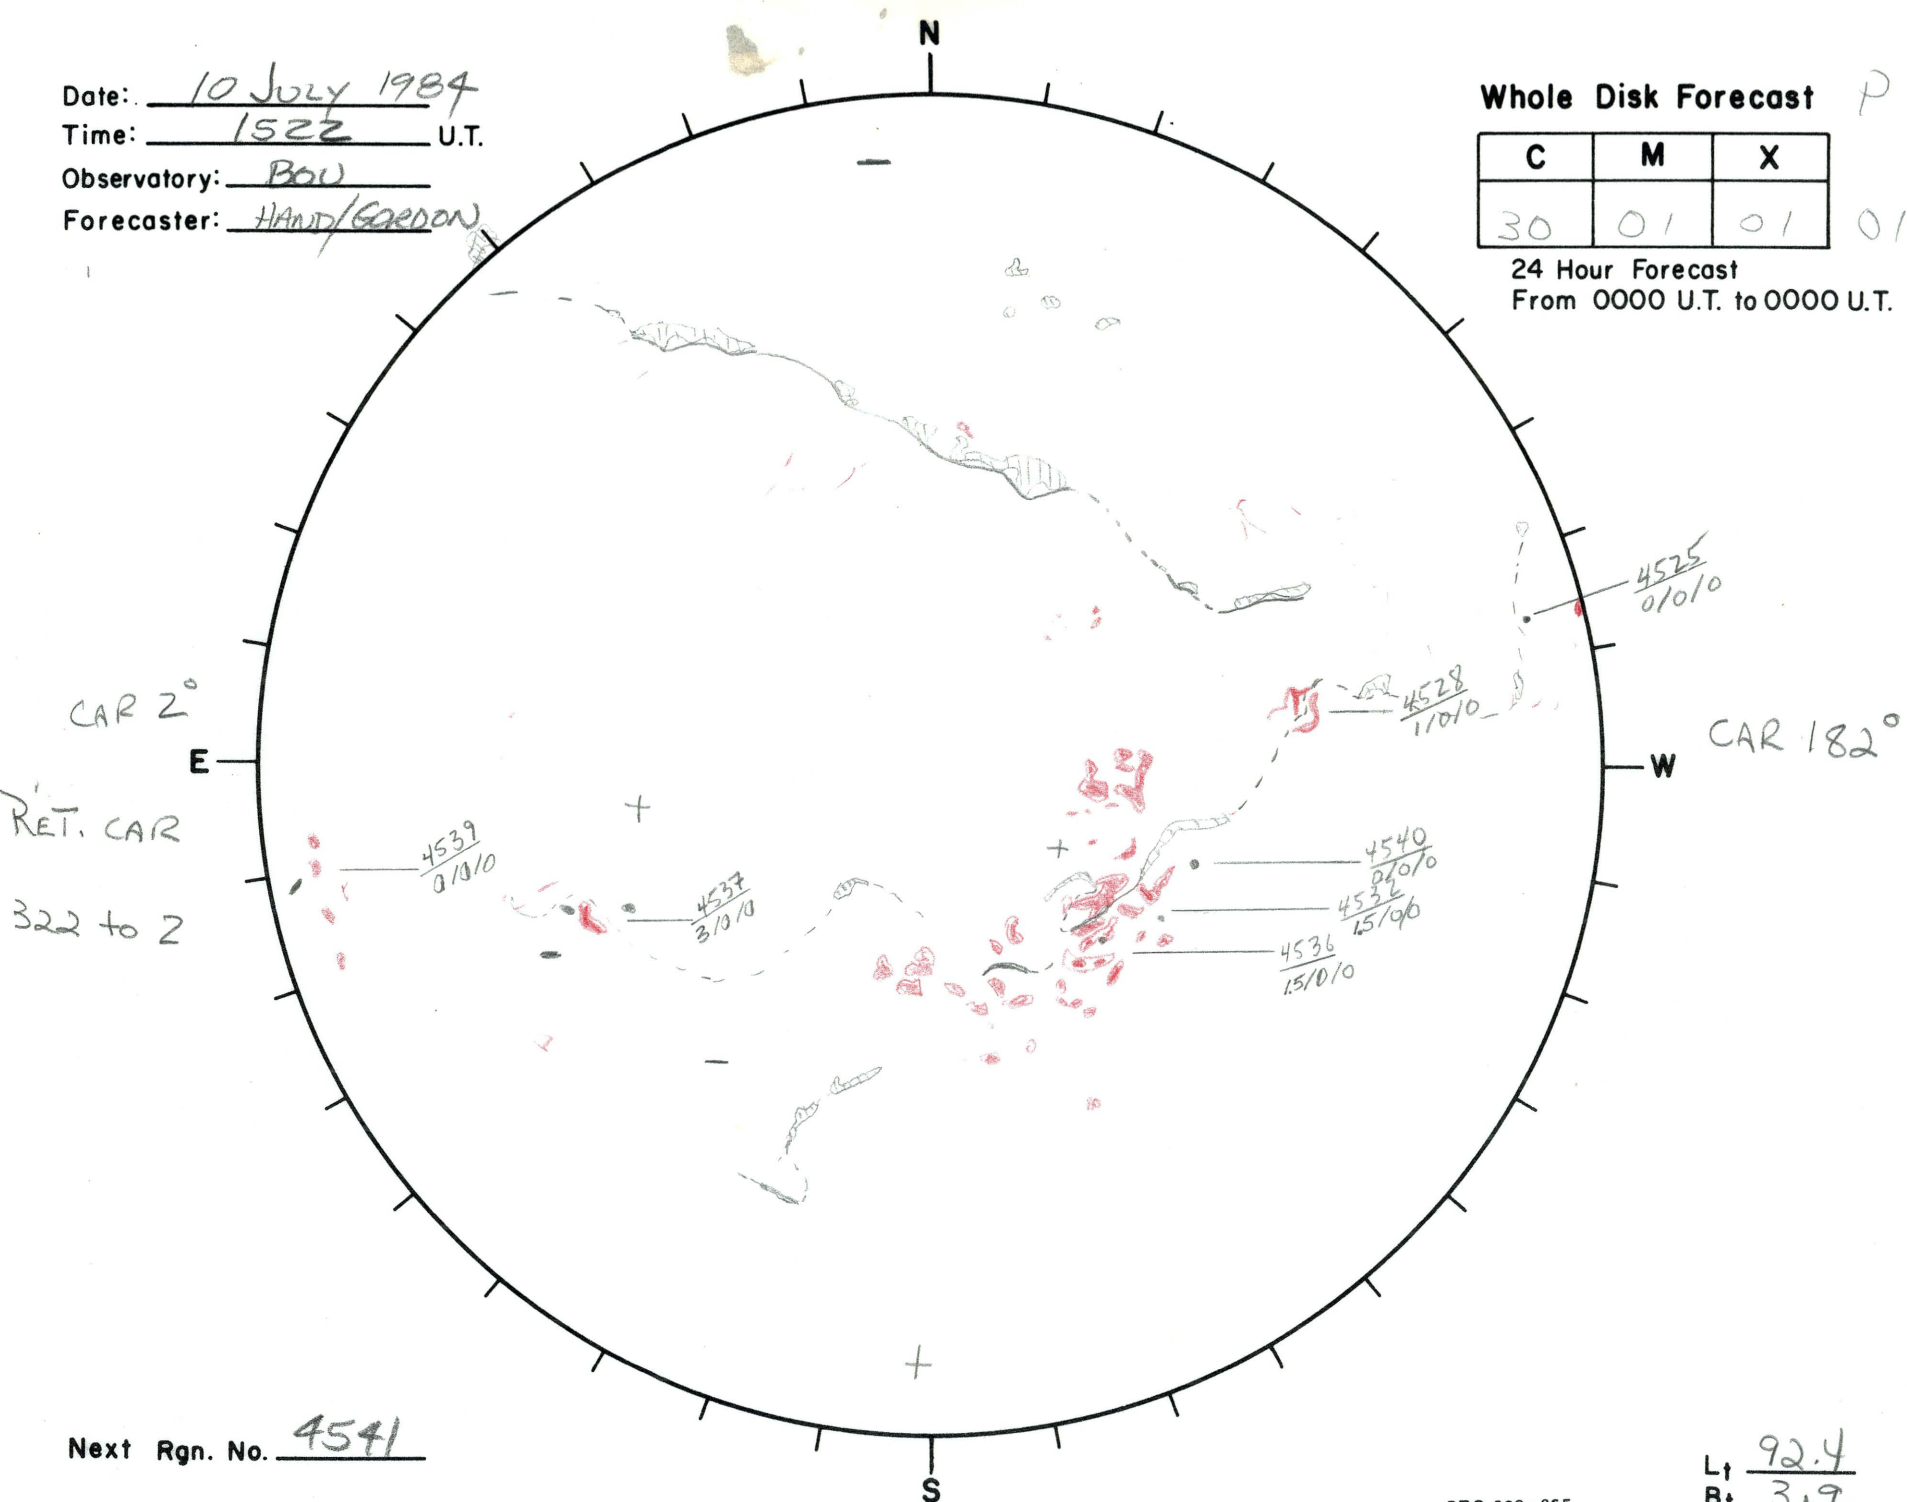

Date: 10 July 1984  
 Time: 1522 U.T.  
 Observatory: BOU  
 Forecaster: HAND/GARDON

Whole Disk Forecast P

C	M	X
30	01	01

24 Hour Forecast  
 From 0000 U.T. to 0000 U.T.

Next Rgn. No. 4541

L† 92.4  
 B† 3.9