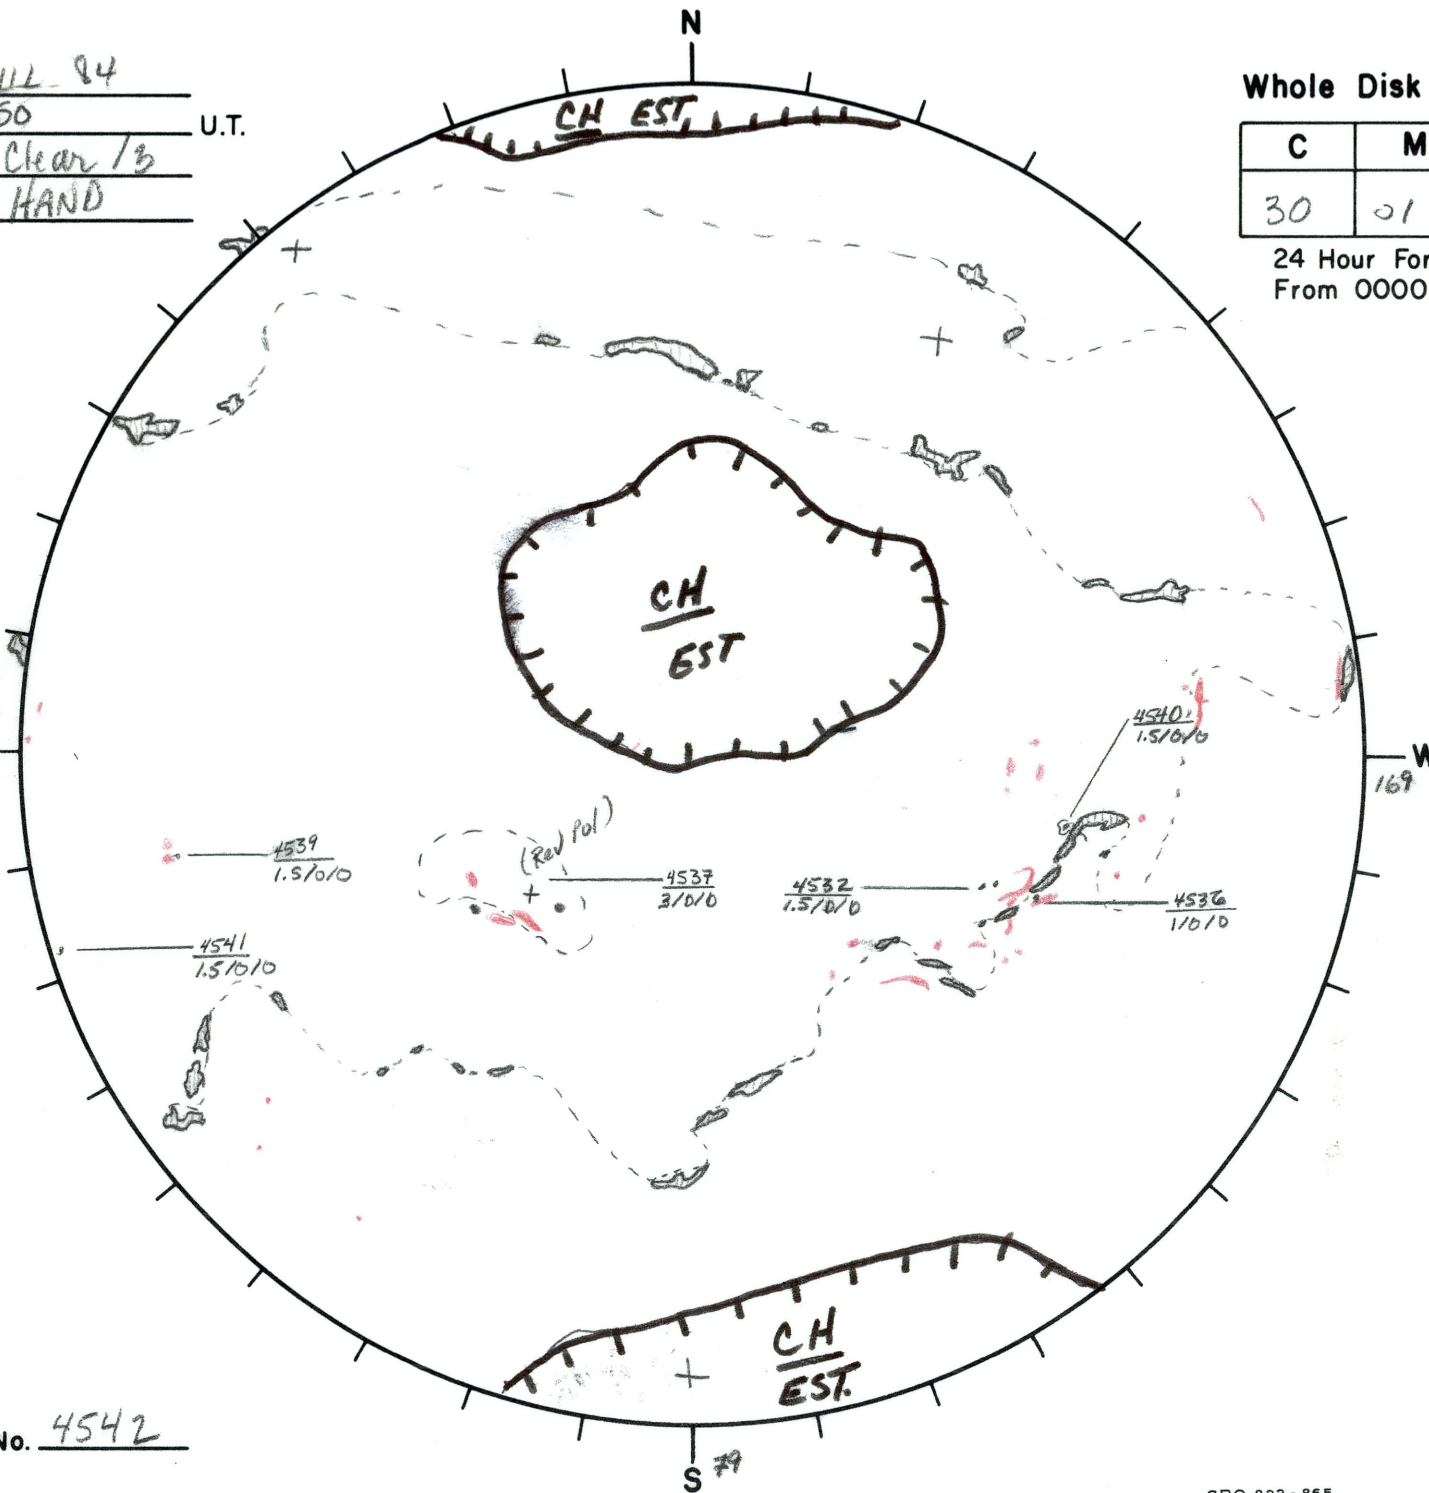

Date: 11 JUL 84
 Time: 1650 U.T.
 Observatory: Clear 13
 Forecaster: HAND

Whole Disk Forecast

| C | M | X | P |
|----|----|----|----|
| 30 | 01 | 01 | 01 |

24 Hour Forecast
 From 0000 U.T. to 0000 U.T.

Returning
 Carringtons
 309 - 349

E
349

W
169

Next Rgn. No. 4542

S 79

L_t 78.6
 B_t +4.0