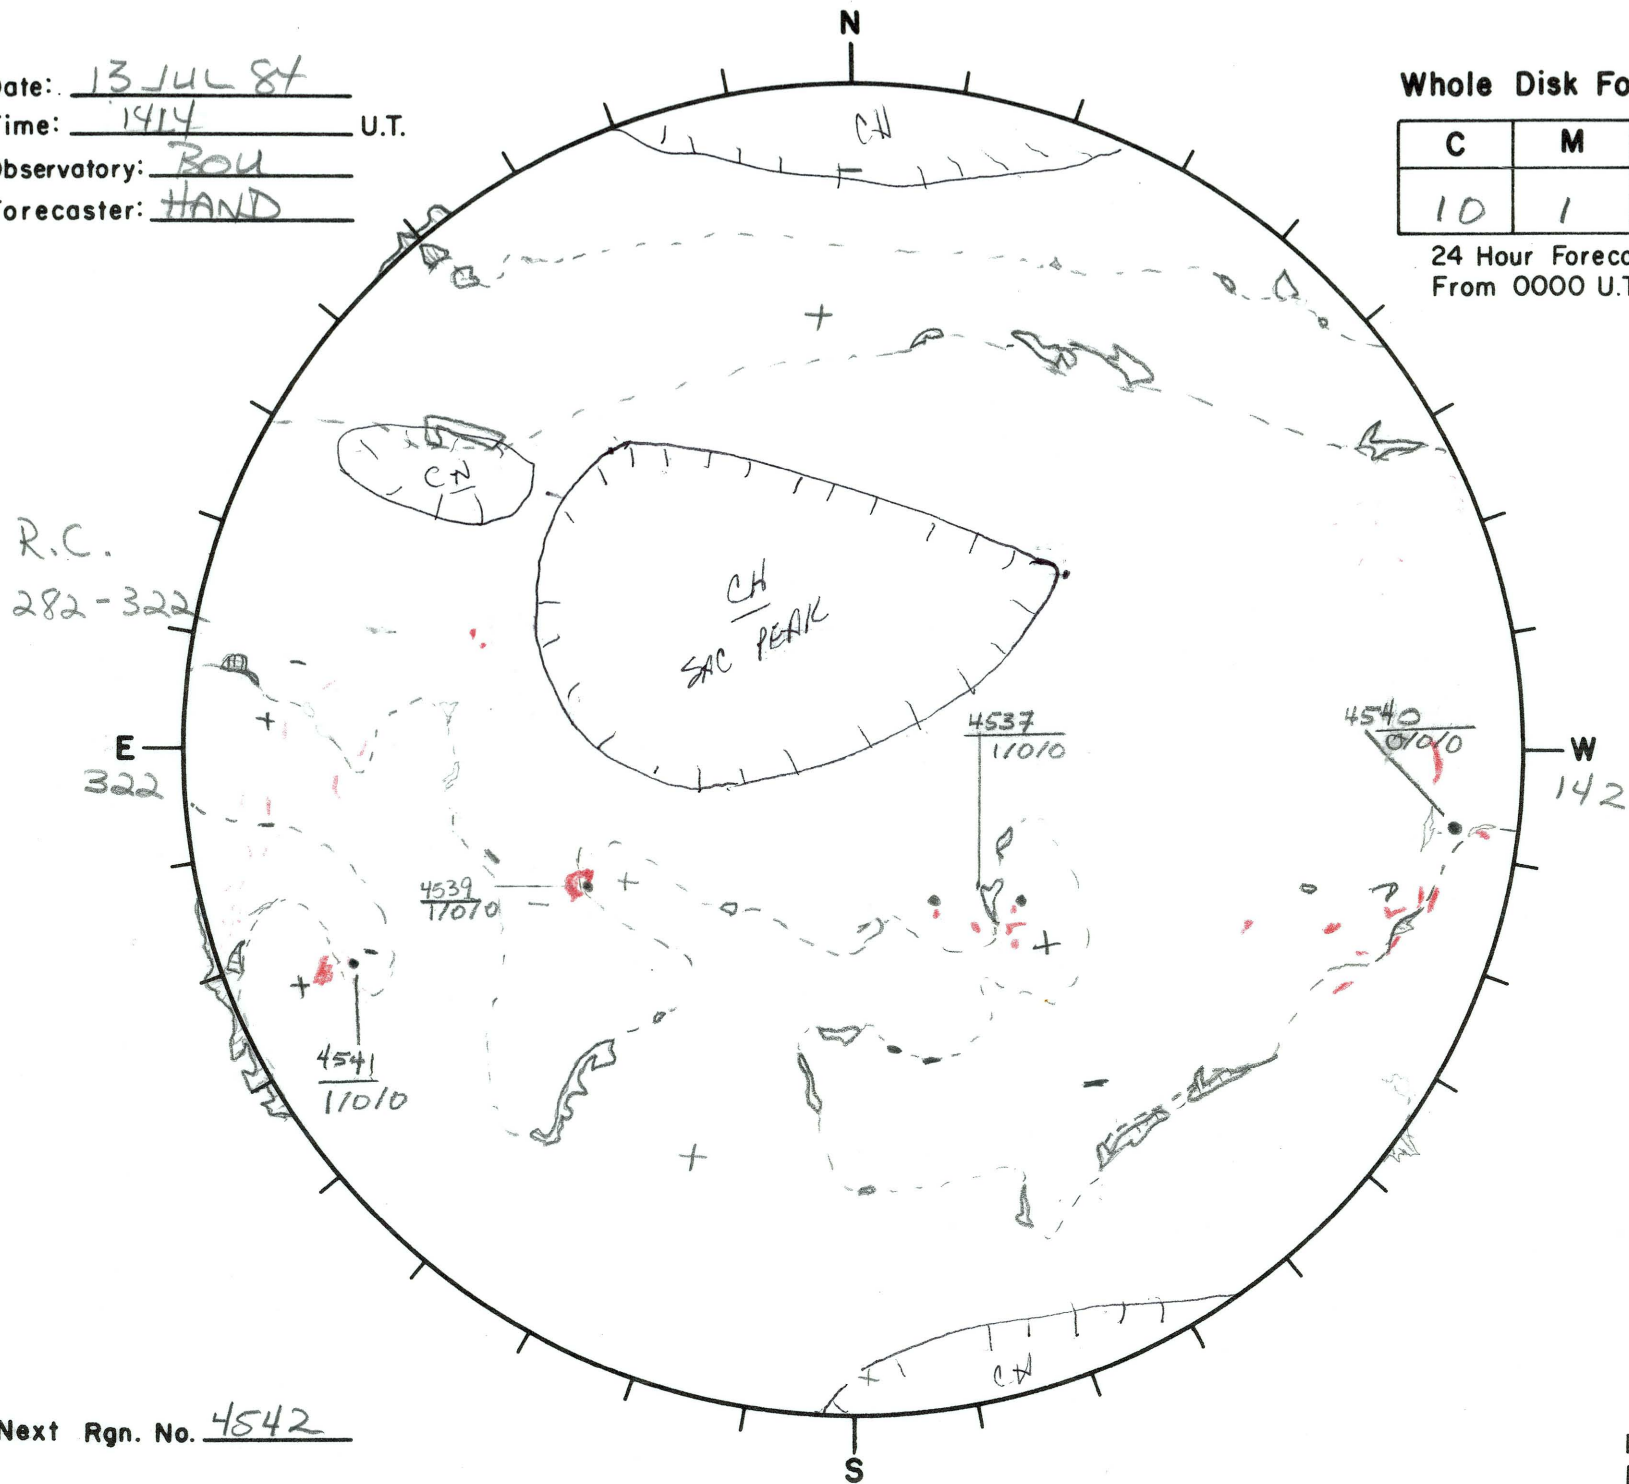

Date: 13 JUL 84
 Time: 1414 U.T.
 Observatory: BOU
 Forecaster: HAND

Whole Disk Forecast

C	M	X	P
10	1	1	1

24 Hour Forecast
 From 0000 U.T. to 0000 U.T.

Next Rgn. No. 4542

L_t 52.2
 B_t +4.2