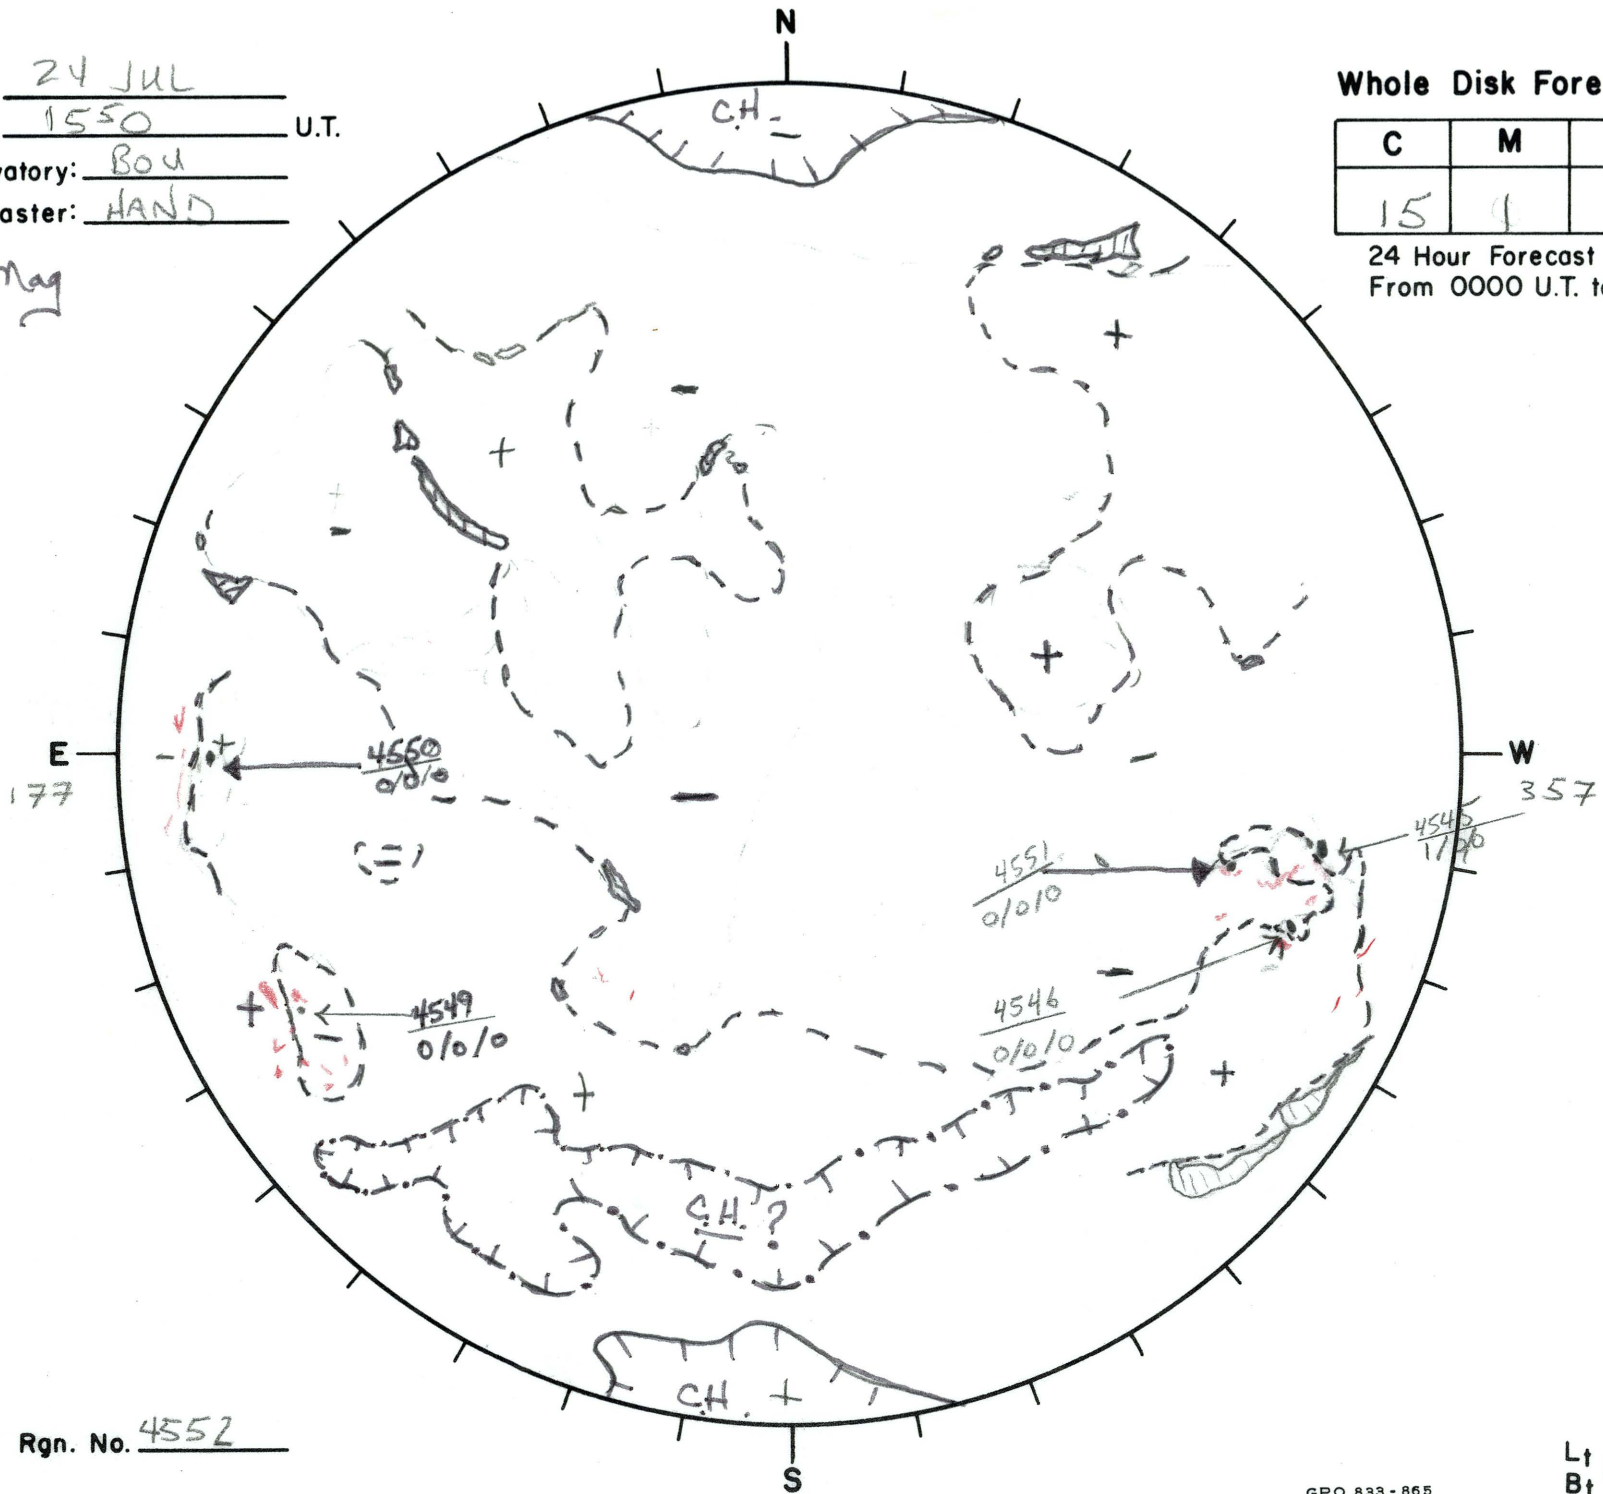

Date: 24 JUL
 Time: 1550 U.T.
 Observatory: BOU
 Forecaster: HAND

K.P. Mag

Whole Disk Forecast

C	M	X	P
15	1	1	1

24 Hour Forecast
 From 0000 U.T. to 0000 U.T.

R.C.
 137-177

Next Rgn. No. 4552

Lt 267.2
 Bt +5.2