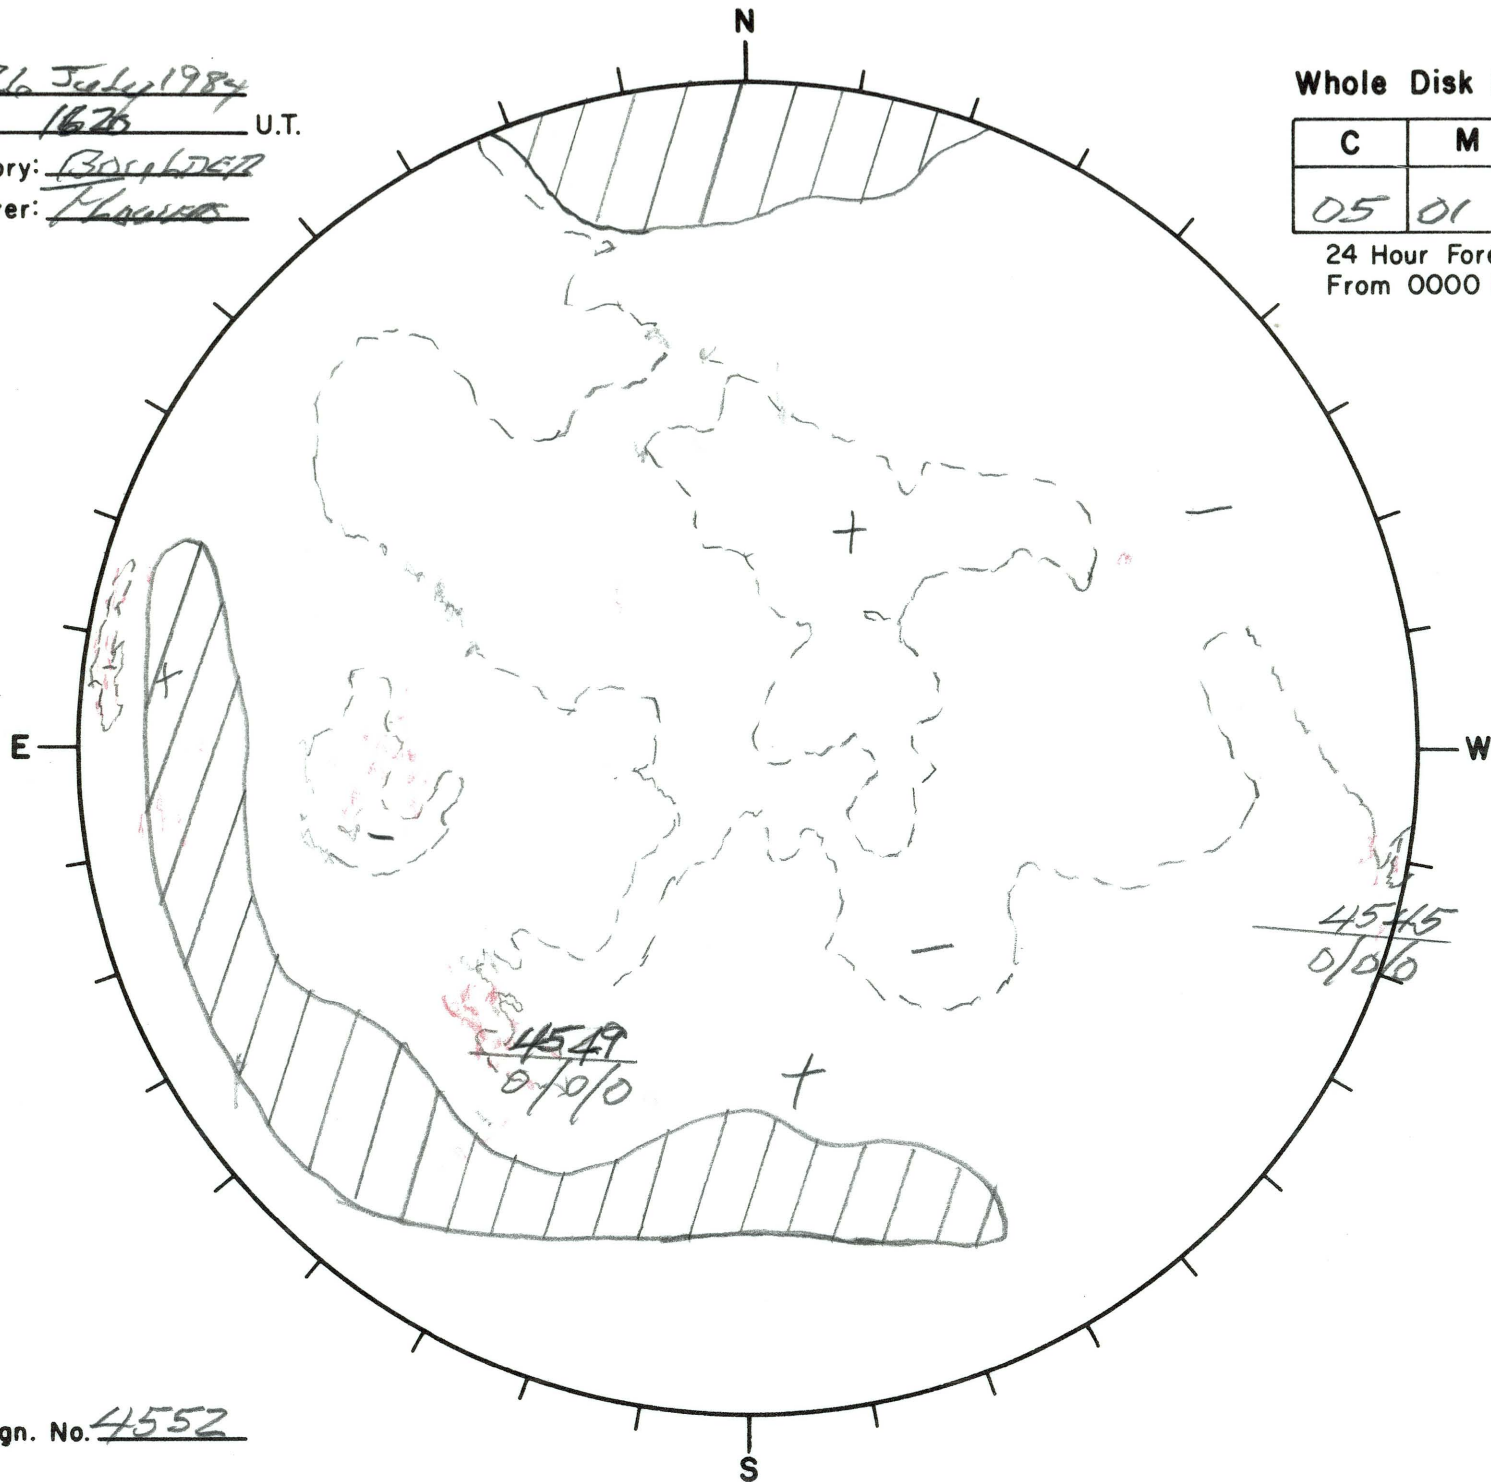

Date: 26 July 1984
 Time: 1626 U.T.
 Observatory: Boulder
 Forecaster: Flowers

Whole Disk Forecast

| C | M | X | P |
|----|----|----|----|
| 05 | 01 | 01 | 01 |

24 Hour Forecast
 From 0000 U.T. to 0000 U.T.

Next Rgn. No. 4552

L† 247.2
 B† +5.4