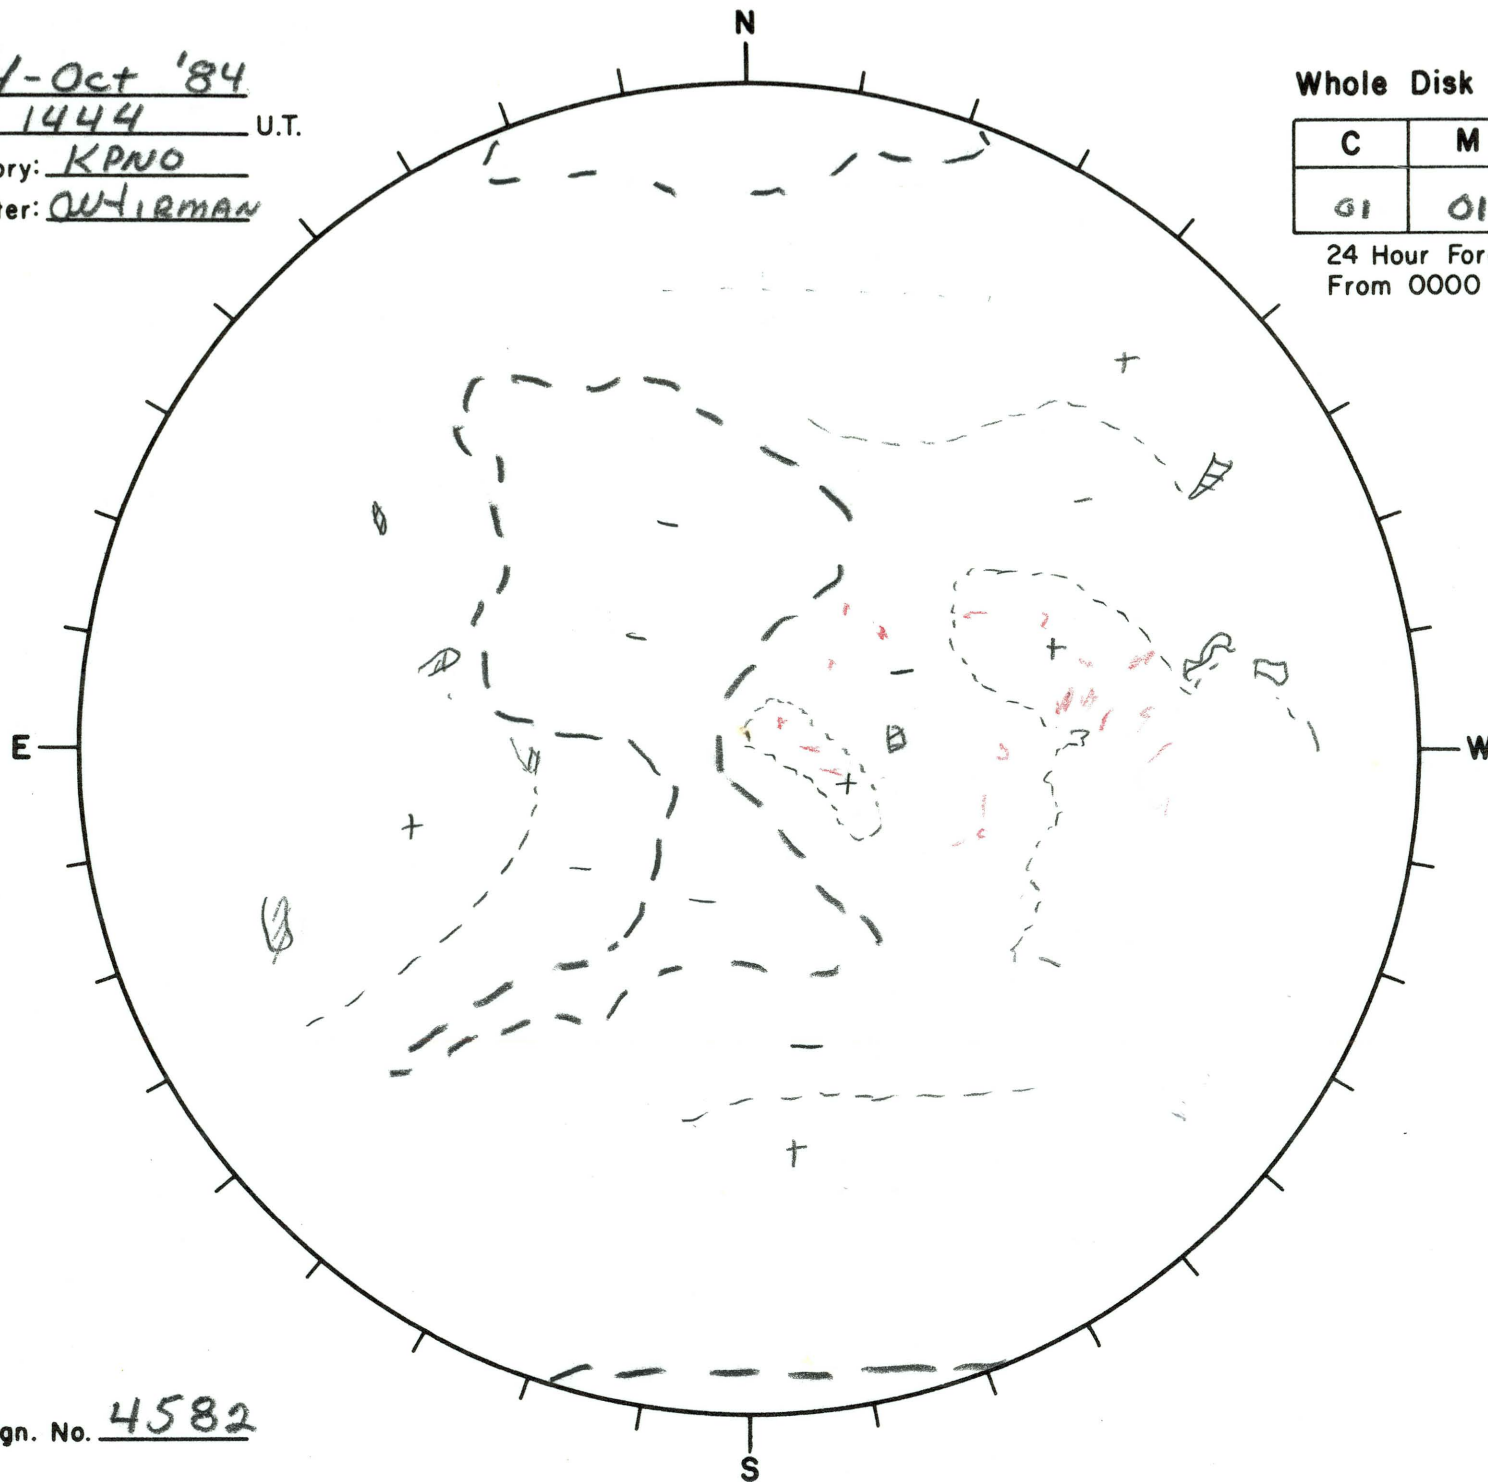

Date: 4-Oct '84
 Time: 1444 U.T.
 Observatory: KPNO
 Forecaster: OUTERMAN

Whole Disk Forecast

C	M	X	P
01	01	01	01

24 Hour Forecast
 From 0000 U.T. to 0000 U.T.

Next Rgn. No. 4582

L_t 36.4
 B_t 6.5