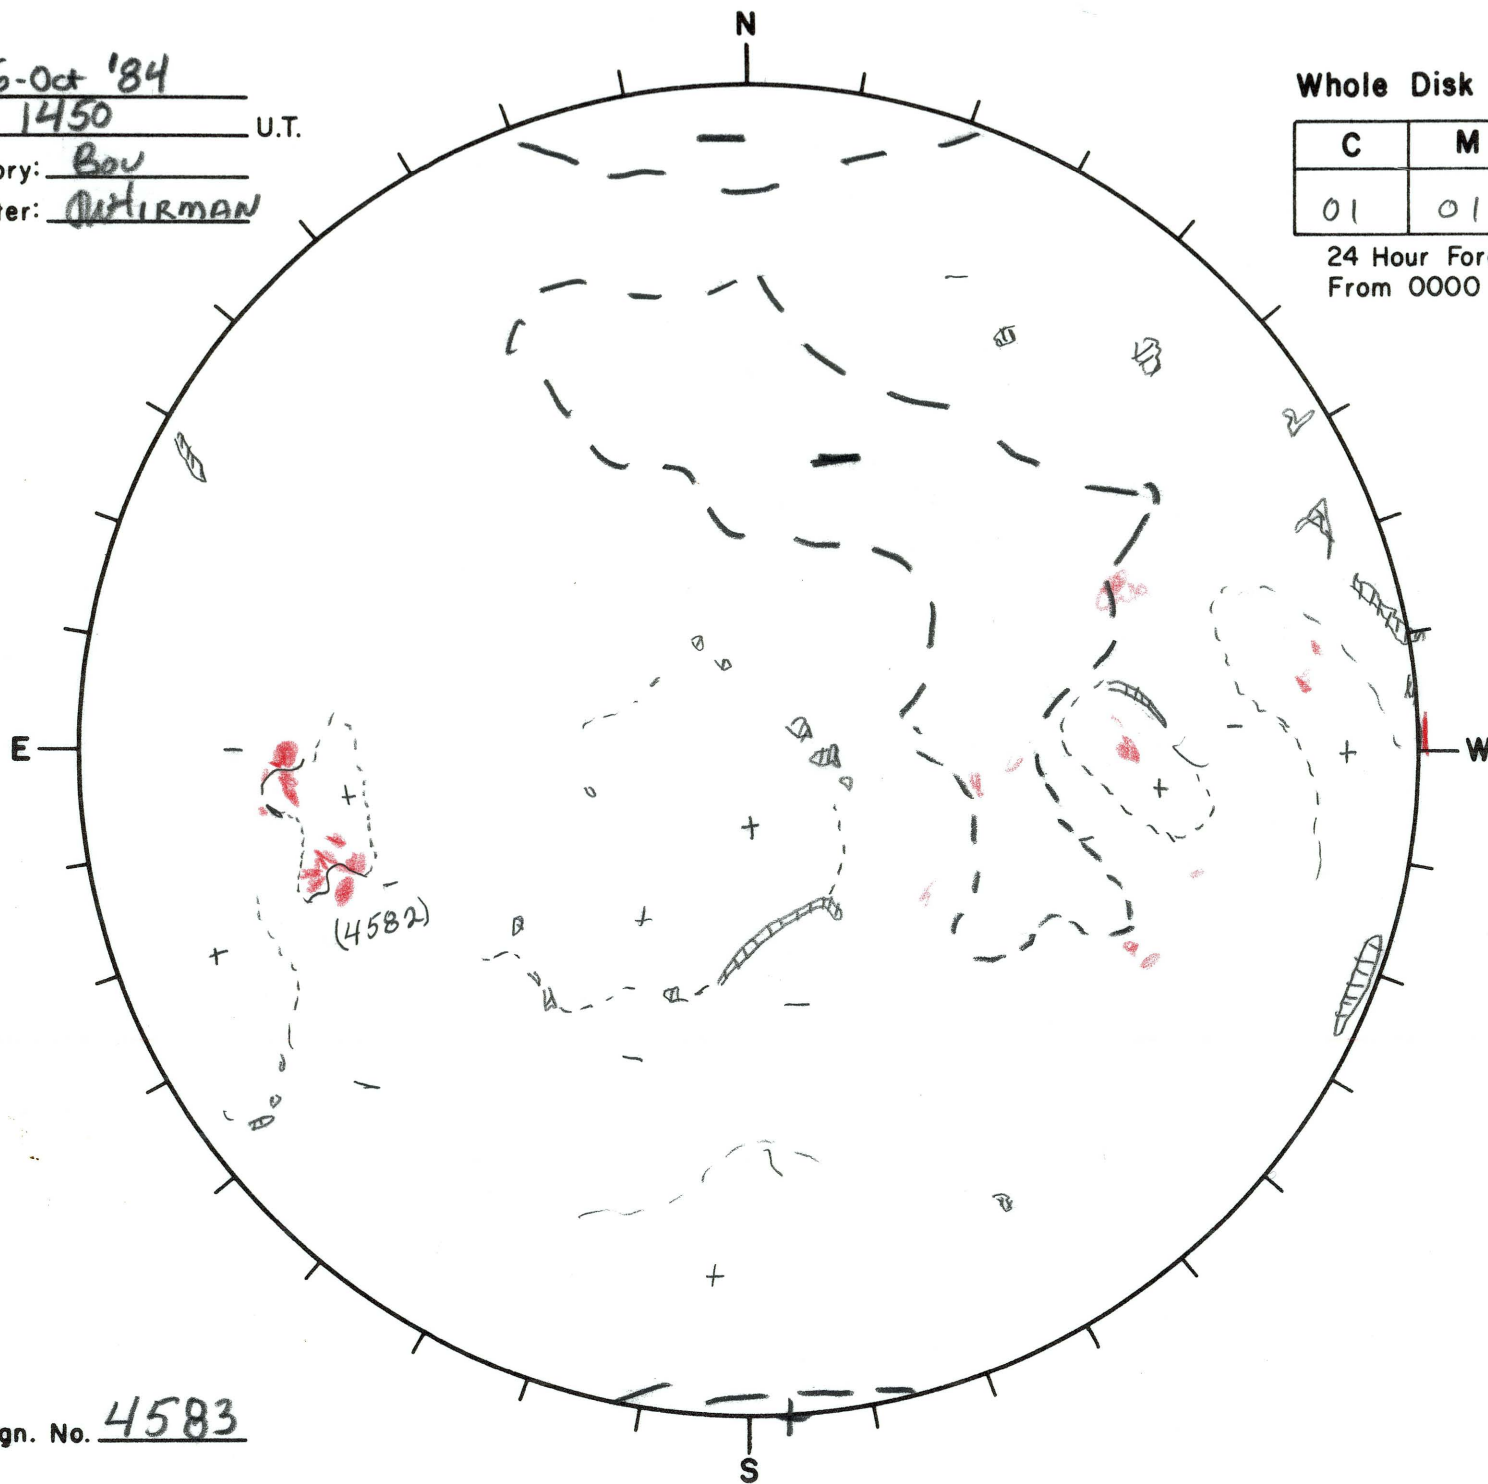

Date: 6-Oct '84  
 Time: 1450 U.T.  
 Observatory: Bou  
 Forecaster: W. HIRMAN

**Whole Disk Forecast**

C	M	X	P
01	01	01	01

24 Hour Forecast  
 From 0000 U.T. to 0000 U.T.

Next Rgn. No. 4583

L<sub>t</sub> 10.0  
 B<sub>t</sub> 6.4