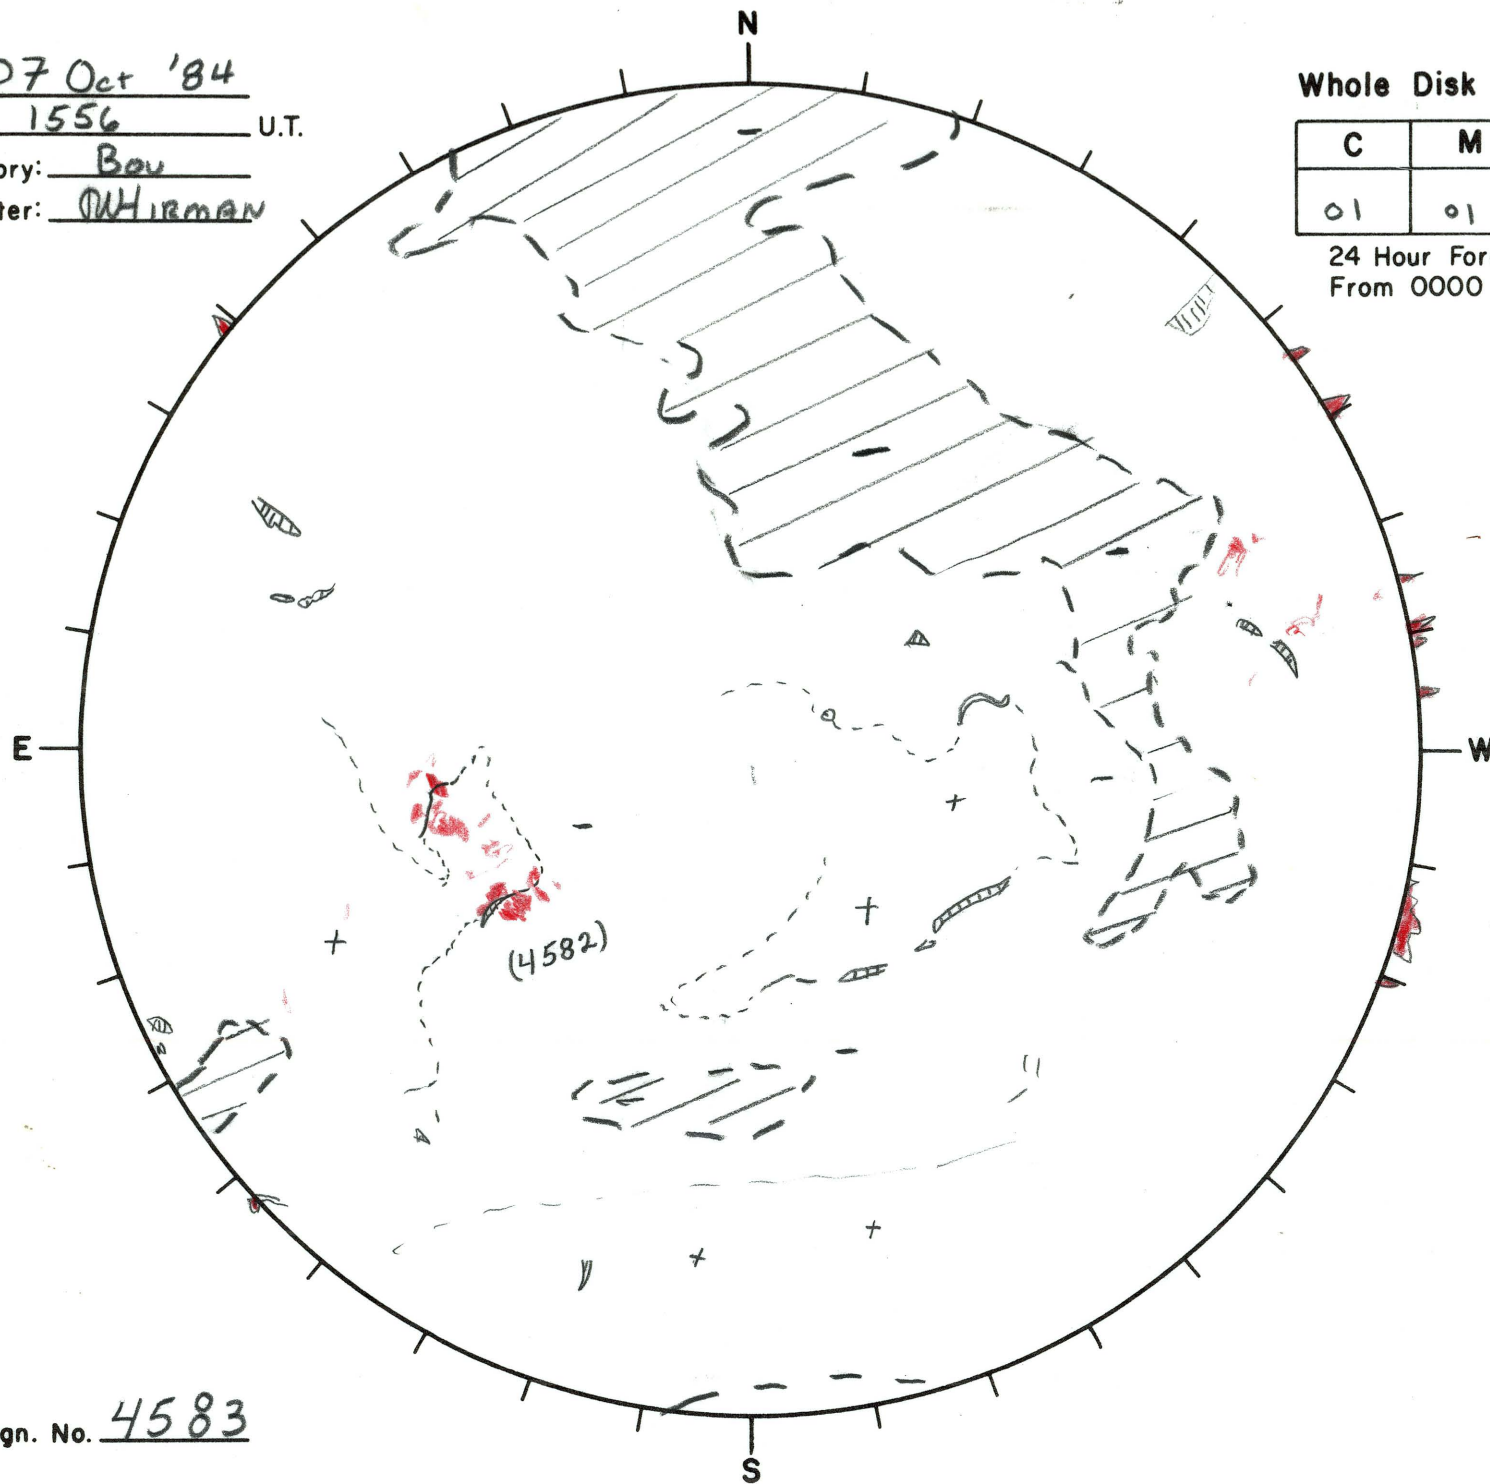

Date: 07 Oct '84
Time: 1556 U.T.
Observatory: Bov
Forecaster: WHIRMAN

Whole Disk Forecast

C	M	X	P
01	01	01	01

24 Hour Forecast
From 0000 U.T. to 0000 U.T.

Next Rgn. No. 4583

L_t 356.8
B_t 6.3