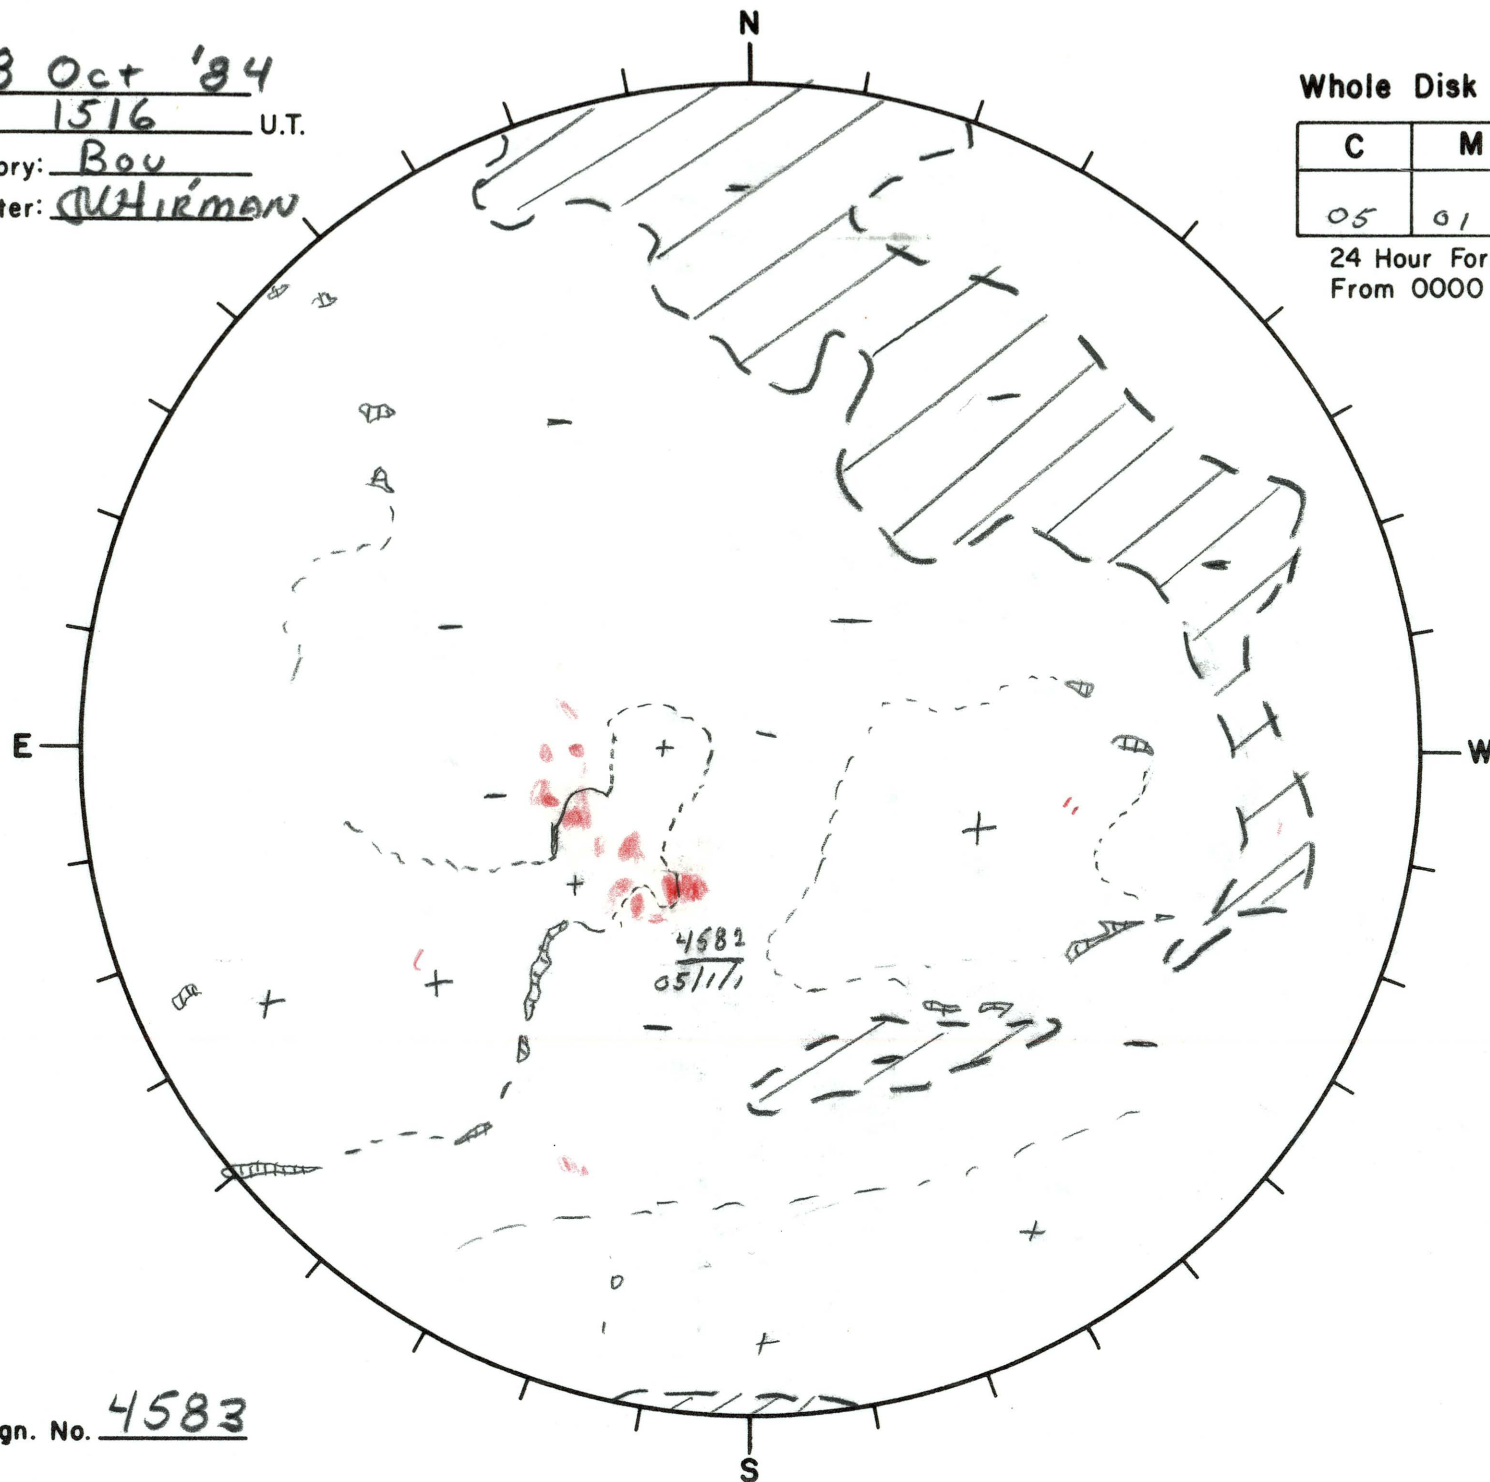

Date: 8 Oct '84
 Time: 1516 U.T.
 Observatory: Bou
 Forecaster: Quirman

Whole Disk Forecast

C	M	X	
05	01	01	01

24 Hour Forecast
 From 0000 U.T. to 0000 U.T.

Next Rgn. No. 4583

L_t 343.0
 B_t 6.3