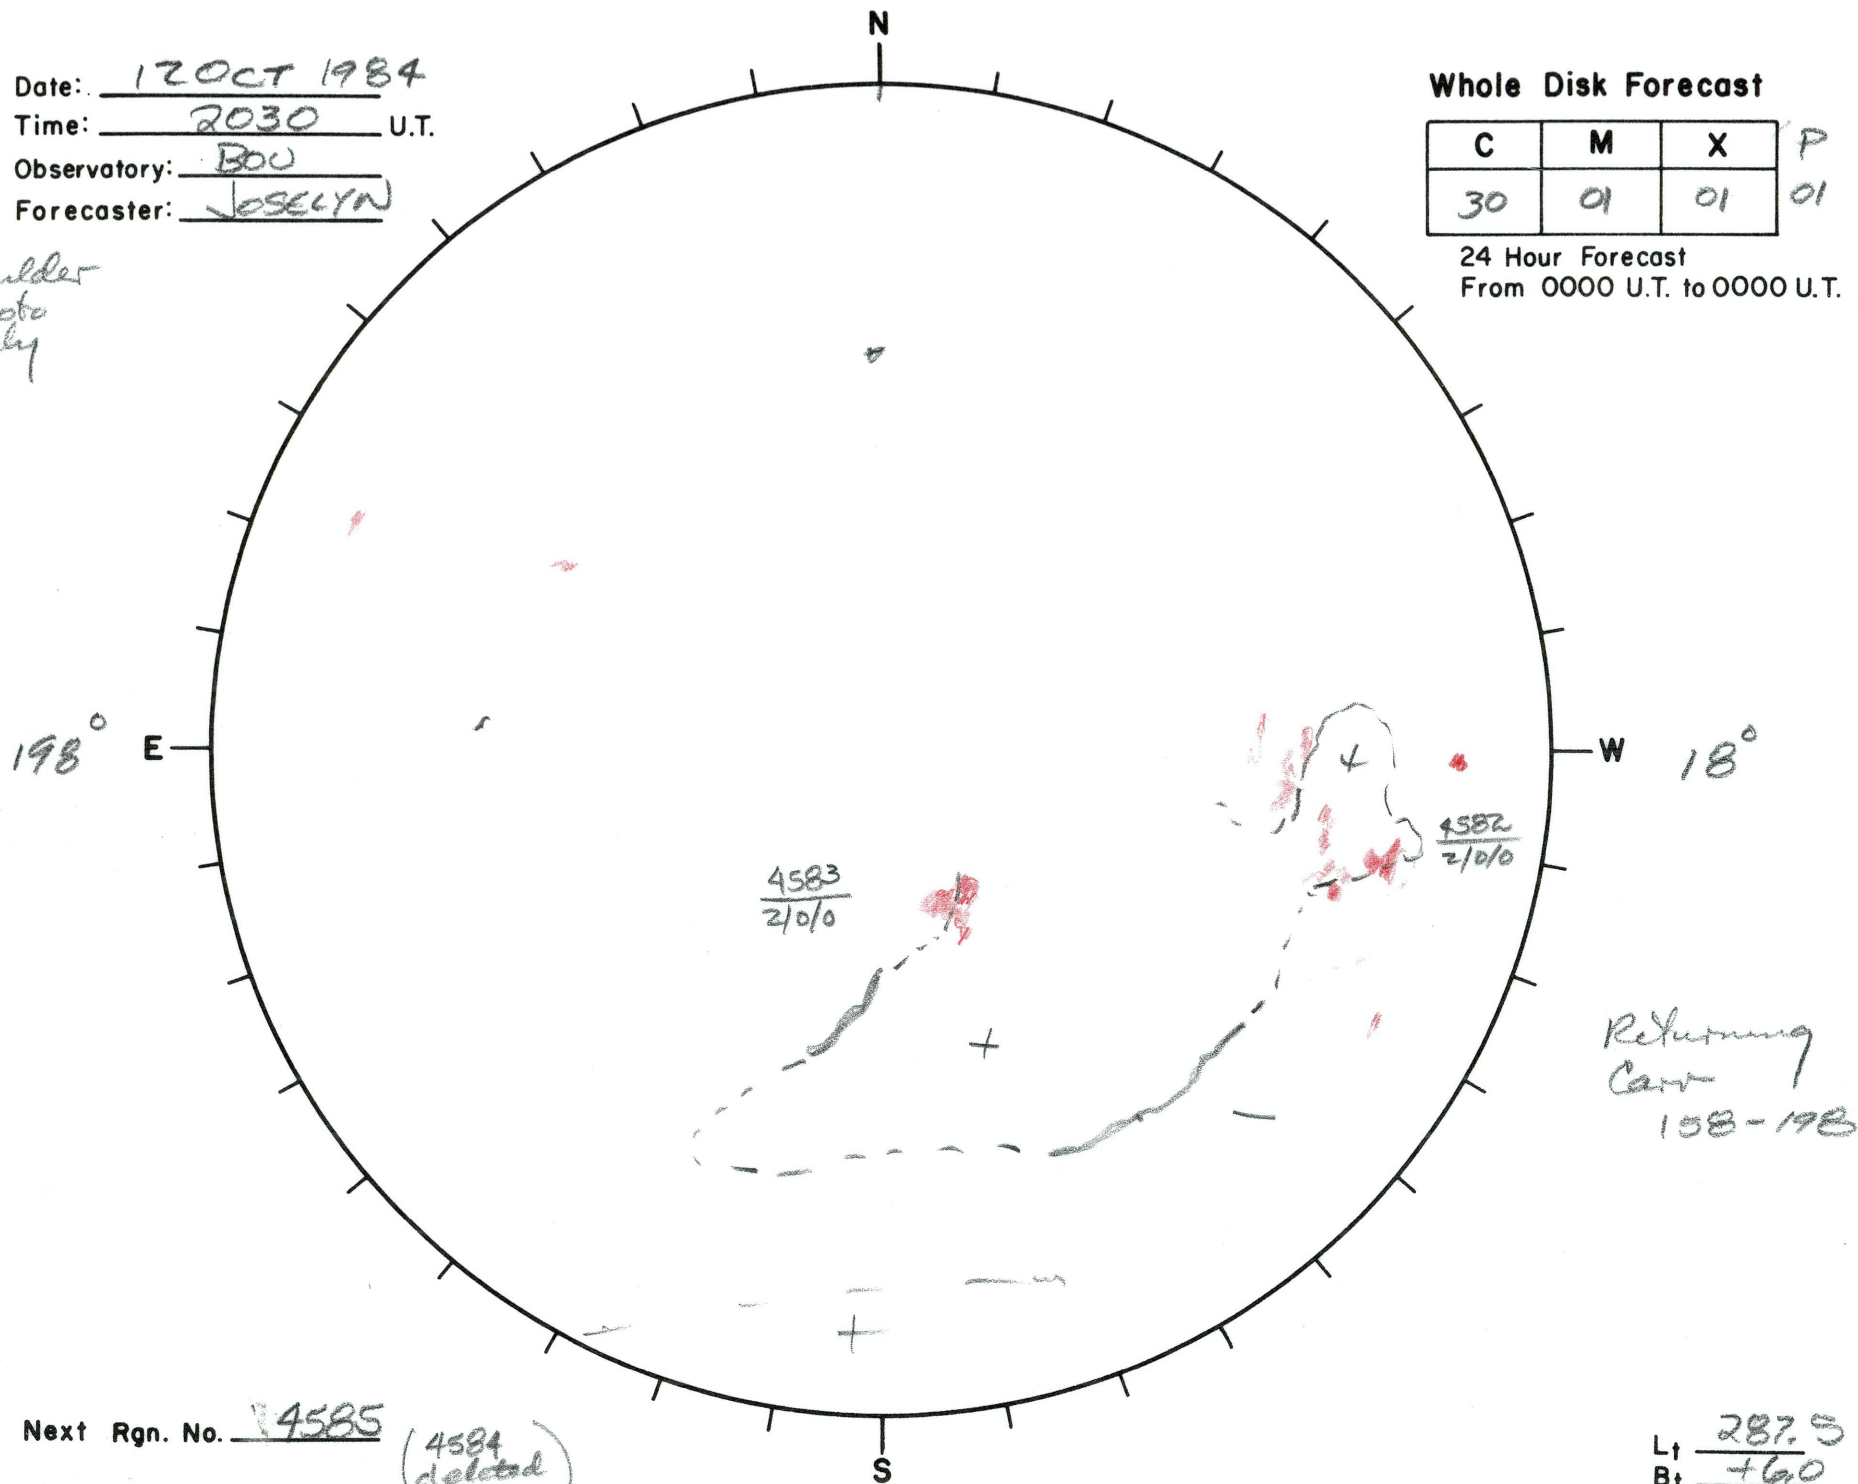

Date: 12 OCT 1984
Time: 2030 U.T.
Observatory: BOU
Forecaster: JOSELYN

Boulder
Photo
only

Whole Disk Forecast

C	M	X	P
30	01	01	01

24 Hour Forecast
From 0000 U.T. to 0000 U.T.

Next Rgn. No. 4585 (4584 deleted)

PASS TO SRAG

L_t 287.5
B_t +60
P 26.3