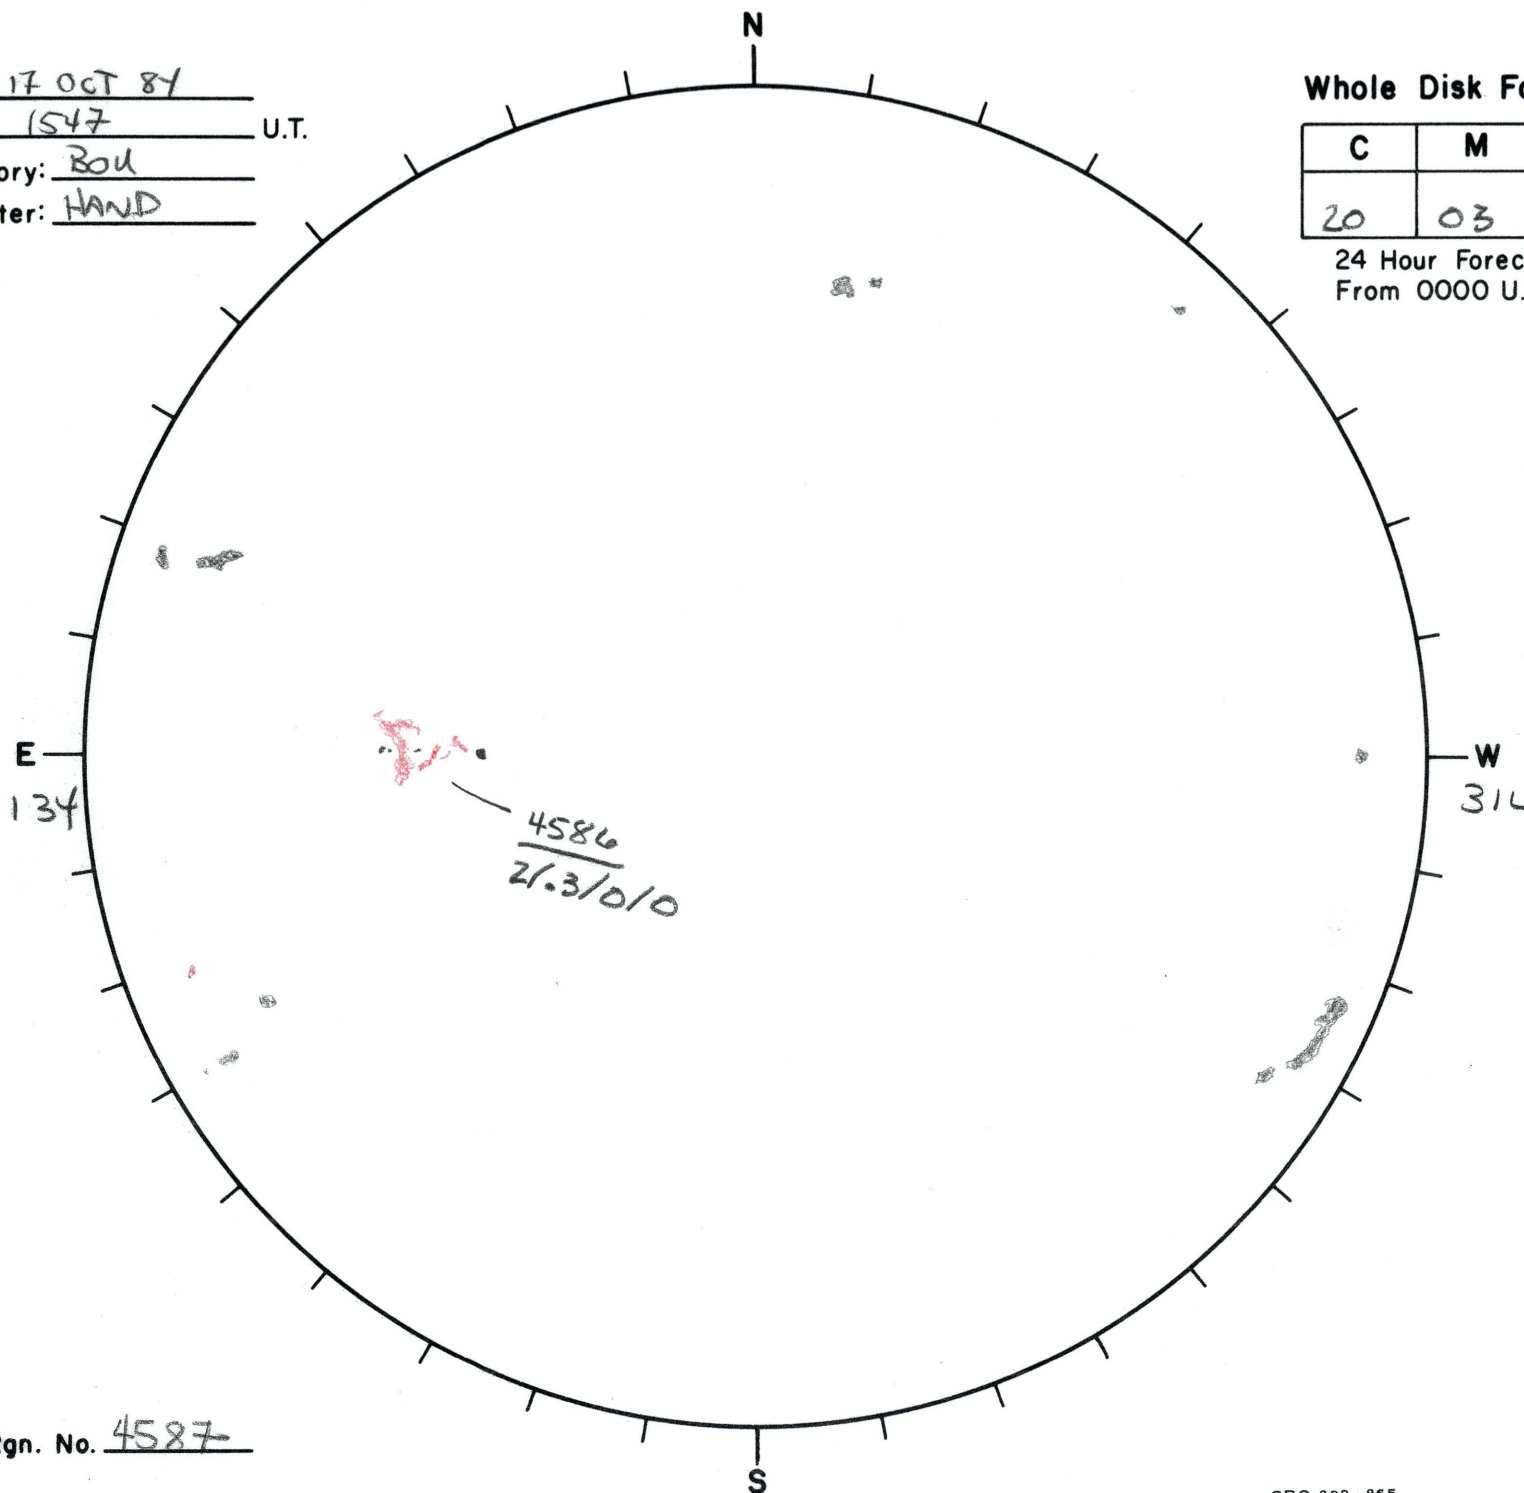

Date: 17 OCT 87
 Time: 1547 U.T.
 Observatory: Bou
 Forecaster: HAND

Whole Disk Forecast

C	M	X	P
20	03	01	01

24 Hour Forecast
 From 0000 U.T. to 0000 U.T.

Next Rgn. No. 4587

L† 224.9
 B† +5.6