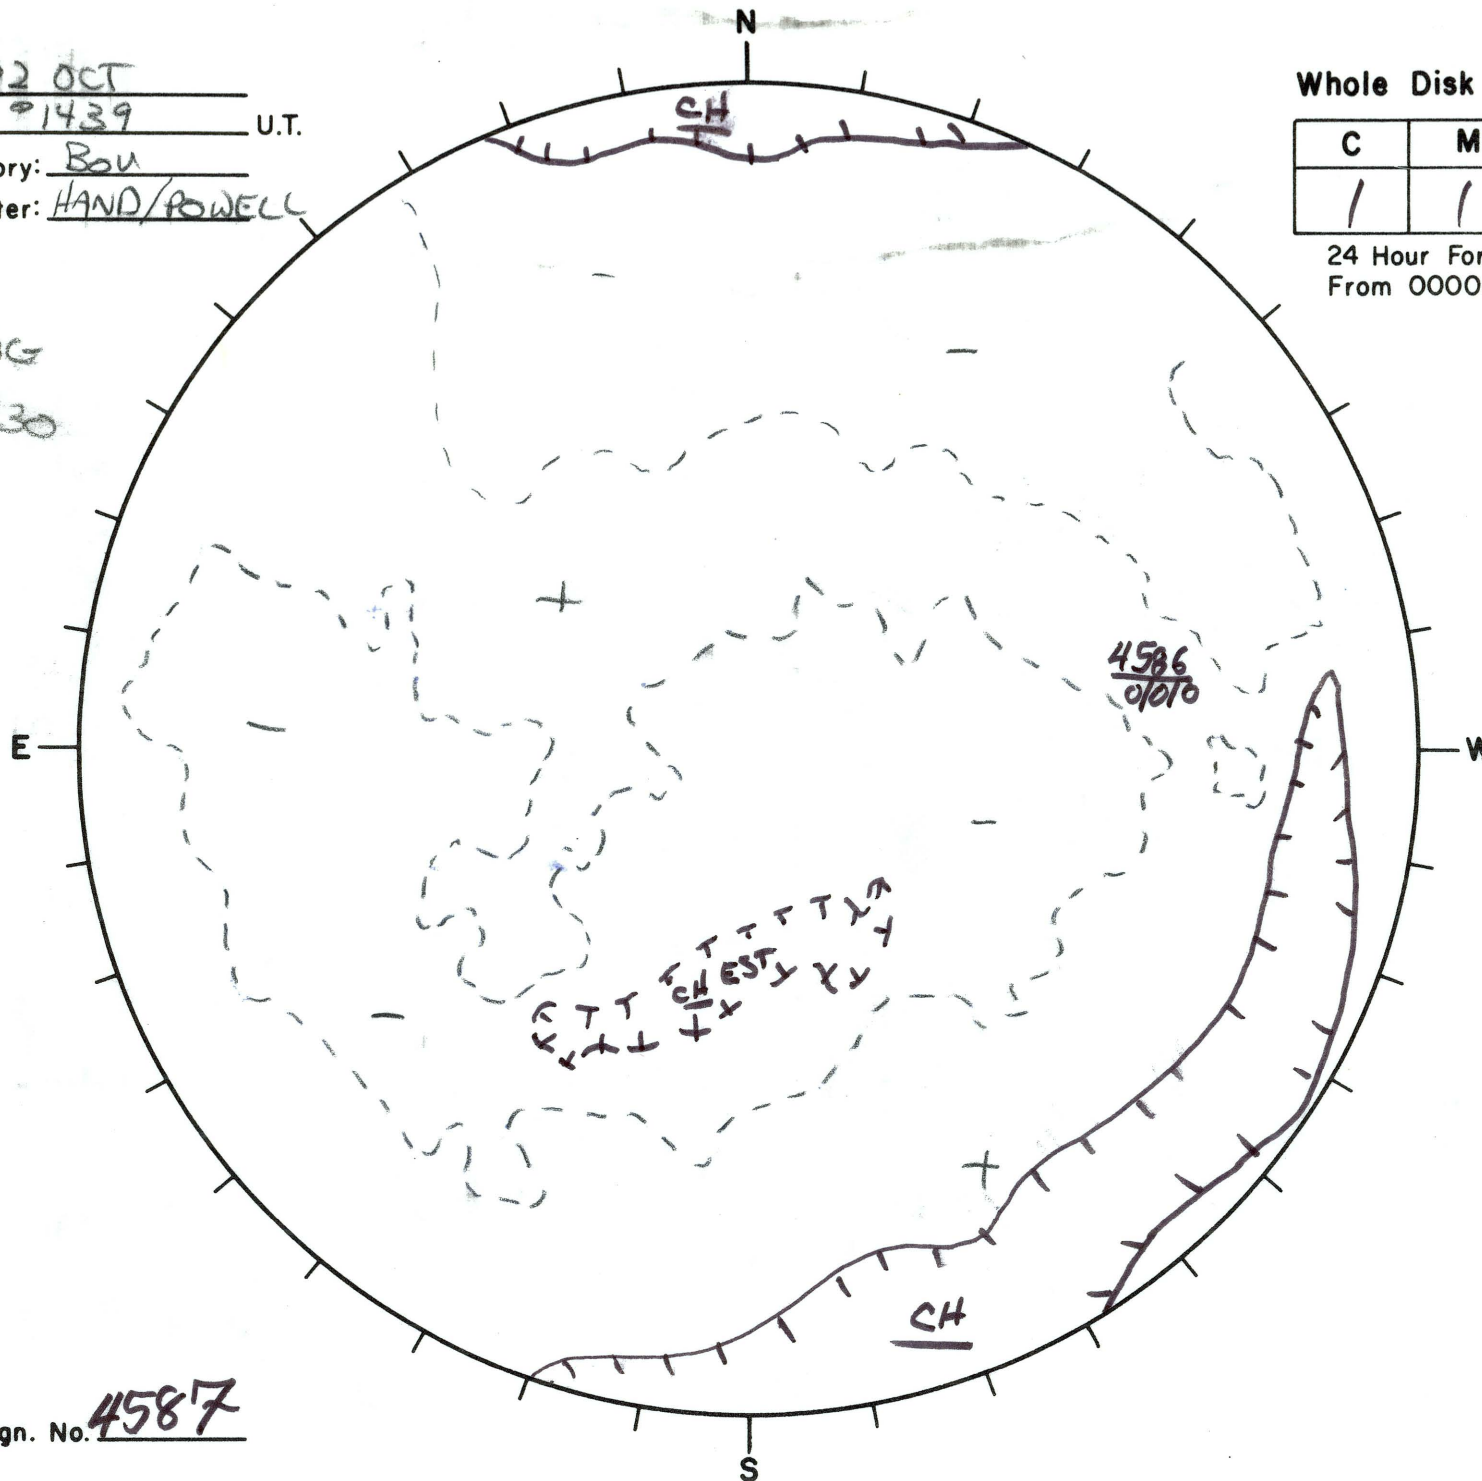

Date: 22 OCT
 Time: 01439 U.T.
 Observatory: Bou
 Forecaster: HAND/POWELL

Whole Disk Forecast

C	M	X
/	/	/

24 Hour Forecast
 From 0000 U.T. to 0000 U.T.

NO H_α
 KP MAG
 KP 10830

Next Rgn. No. 4587

L_f _____
 B_f _____