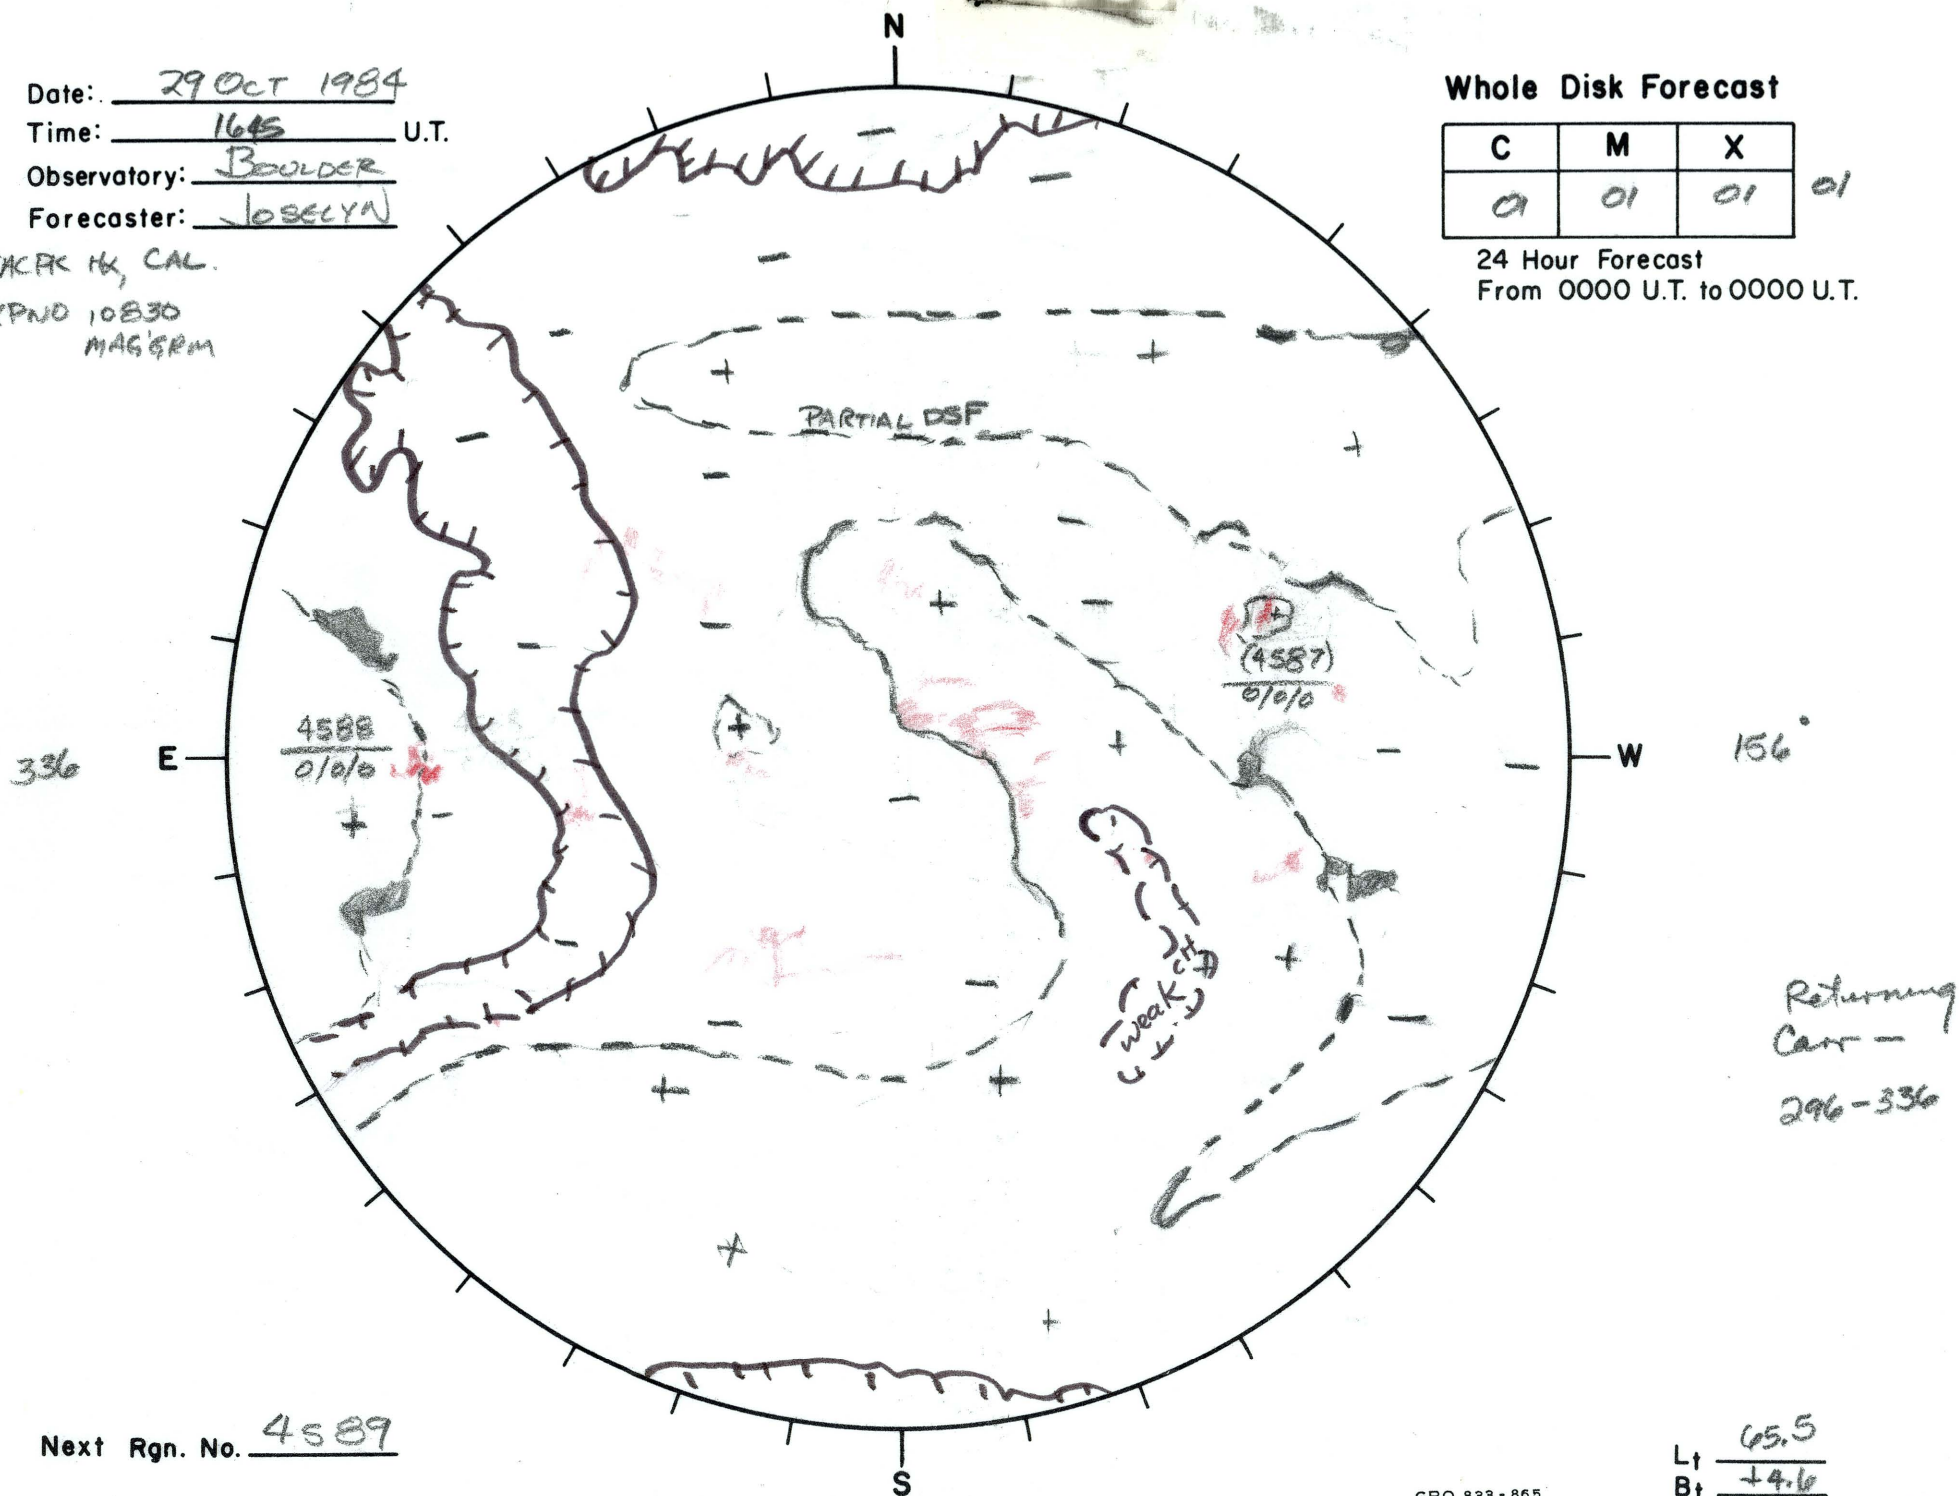

Date: 29 OCT 1984  
 Time: 1645 U.T.  
 Observatory: BOULDER  
 Forecaster: JOSELYN

SACRE M, CAL.  
 KPND 10830  
 MAG'ERM

Whole Disk Forecast

| C  | M  | X  |
|----|----|----|
| 01 | 01 | 01 |

01

24 Hour Forecast  
 From 0000 U.T. to 0000 U.T.

Returning  
 Carr -  
 296-336

Next Rgn. No. 4589

L<sub>t</sub> 65.5  
 B<sub>t</sub> +4.6