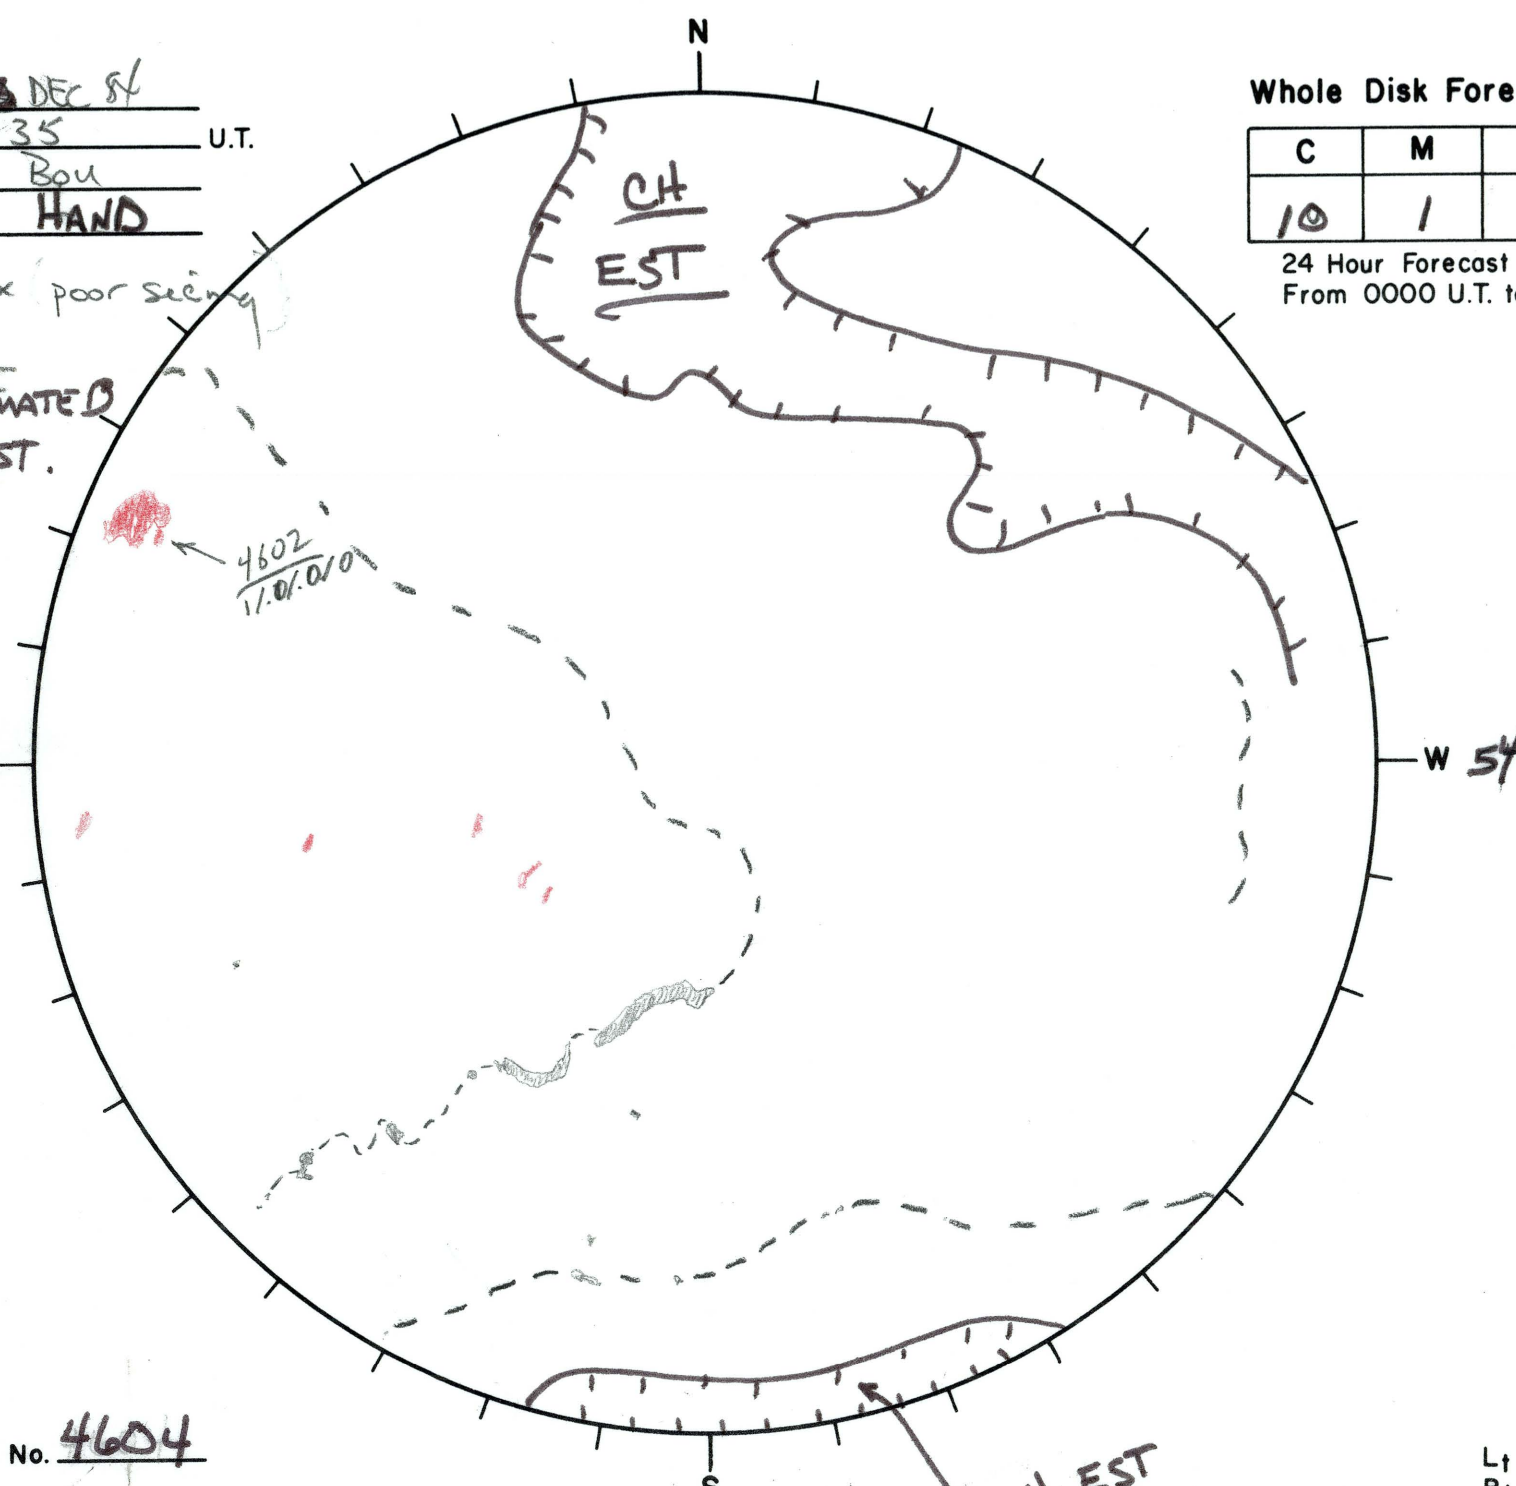

Date: 03 DEC 84
 Time: 1735 U.T.
 Observatory: Bou
 Forecaster: HAND

Whole Disk Forecast

C	M	X	P
10	1	1	1

24 Hour Forecast
 From 0000 U.T. to 0000 U.T.

Bou Hec (poor seeing)
NO KP

NL ESTIMATED
BASED ON YEST.
ANAL.

Returning Car.
194-234
Returning Reg.
4593 & 4596

Next Rgn. No. 4604

L† 323.6
 B† +0.5