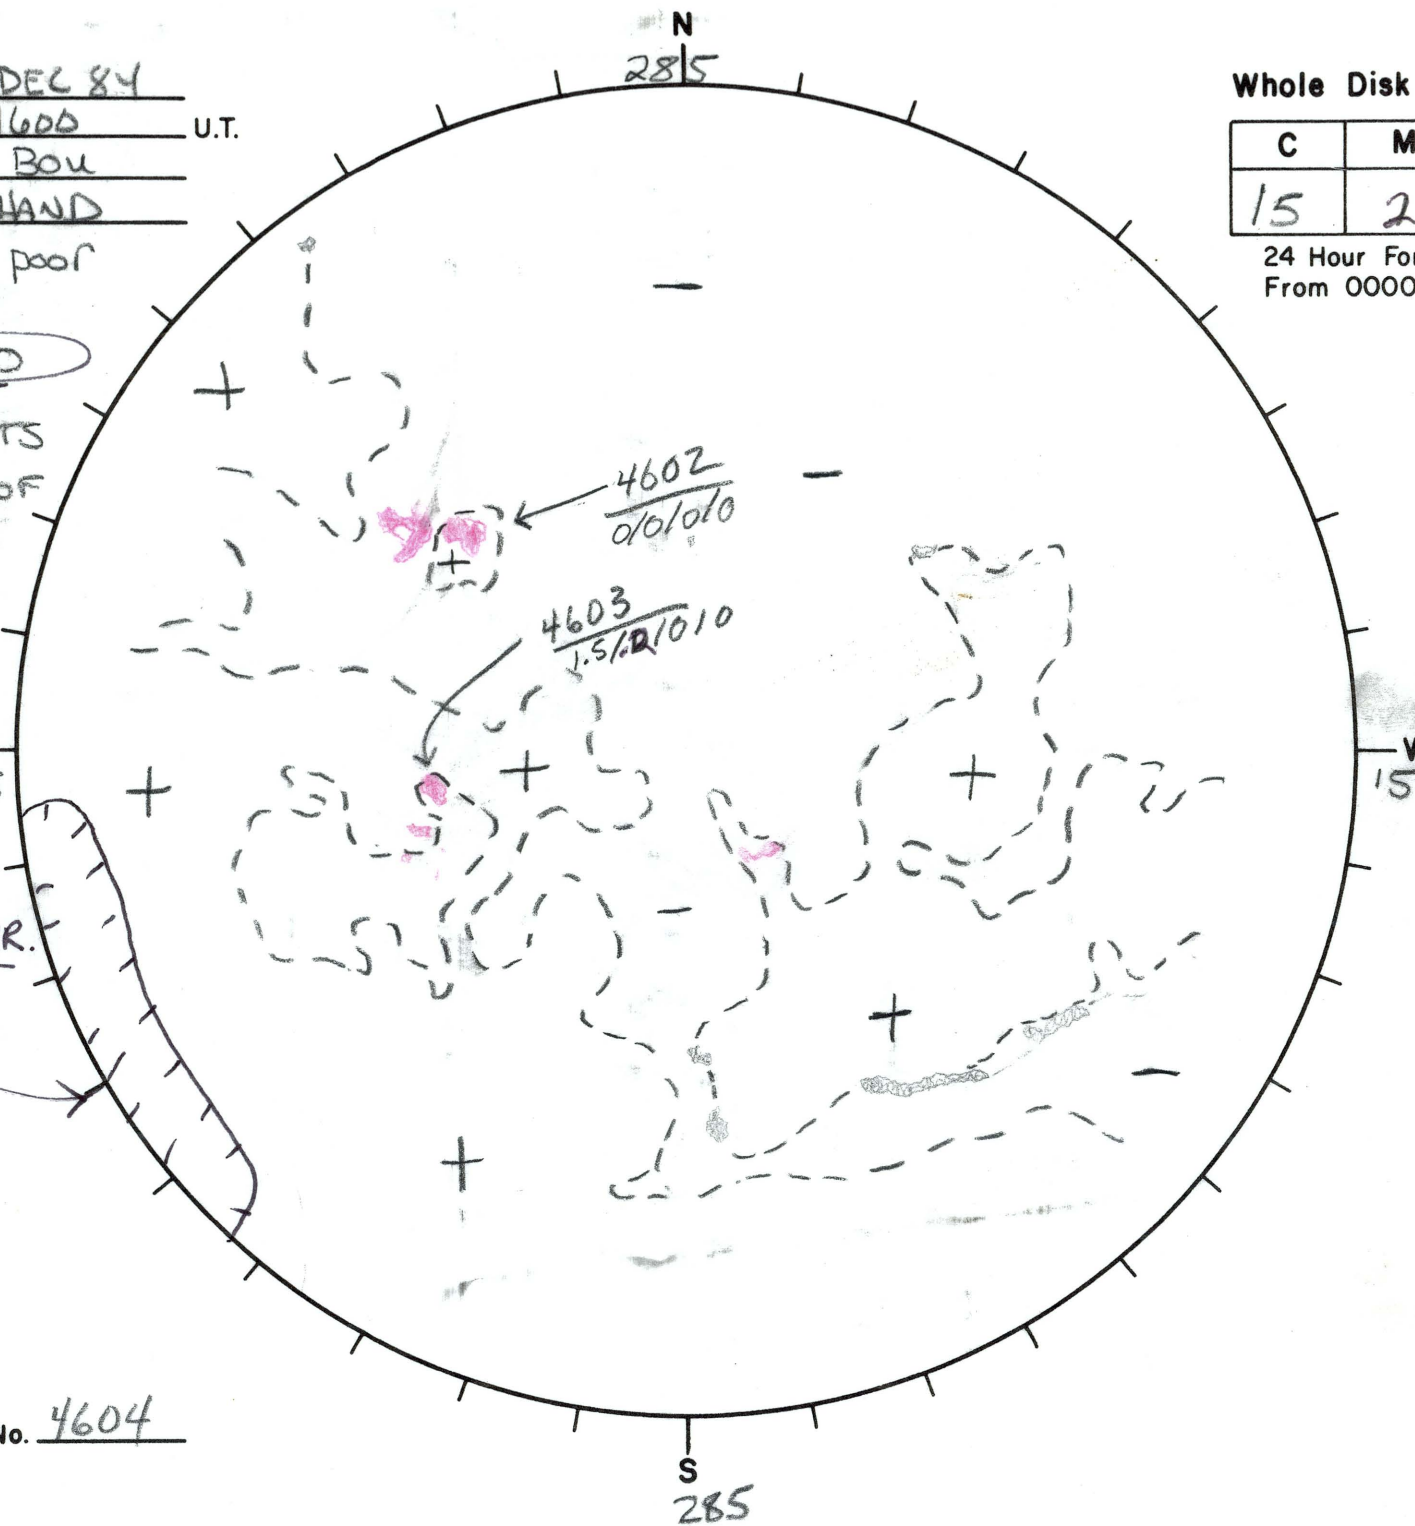

Date: 6 DEC 84
 Time: 1600 U.T.
 Observatory: BOU
 Forecaster: HAND

BOU HX poor
 KP MAG

NO 10830

RECUR. SUGGESTS
 THE EXISTANCE OF
 A CH IN THE
 SE NEAR THE
 LIMB

CHEST RECUR.

Whole Disk Forecast

C	M	X	P
15	2	1	1

24 Hour Forecast
 From 0000 U.T. to 0000 U.T.

Region 4503
 has E/W NL

RET CAR
 155-195

Next Rgn. No. 4604

L₊ 284.6
 B₊ +0.1