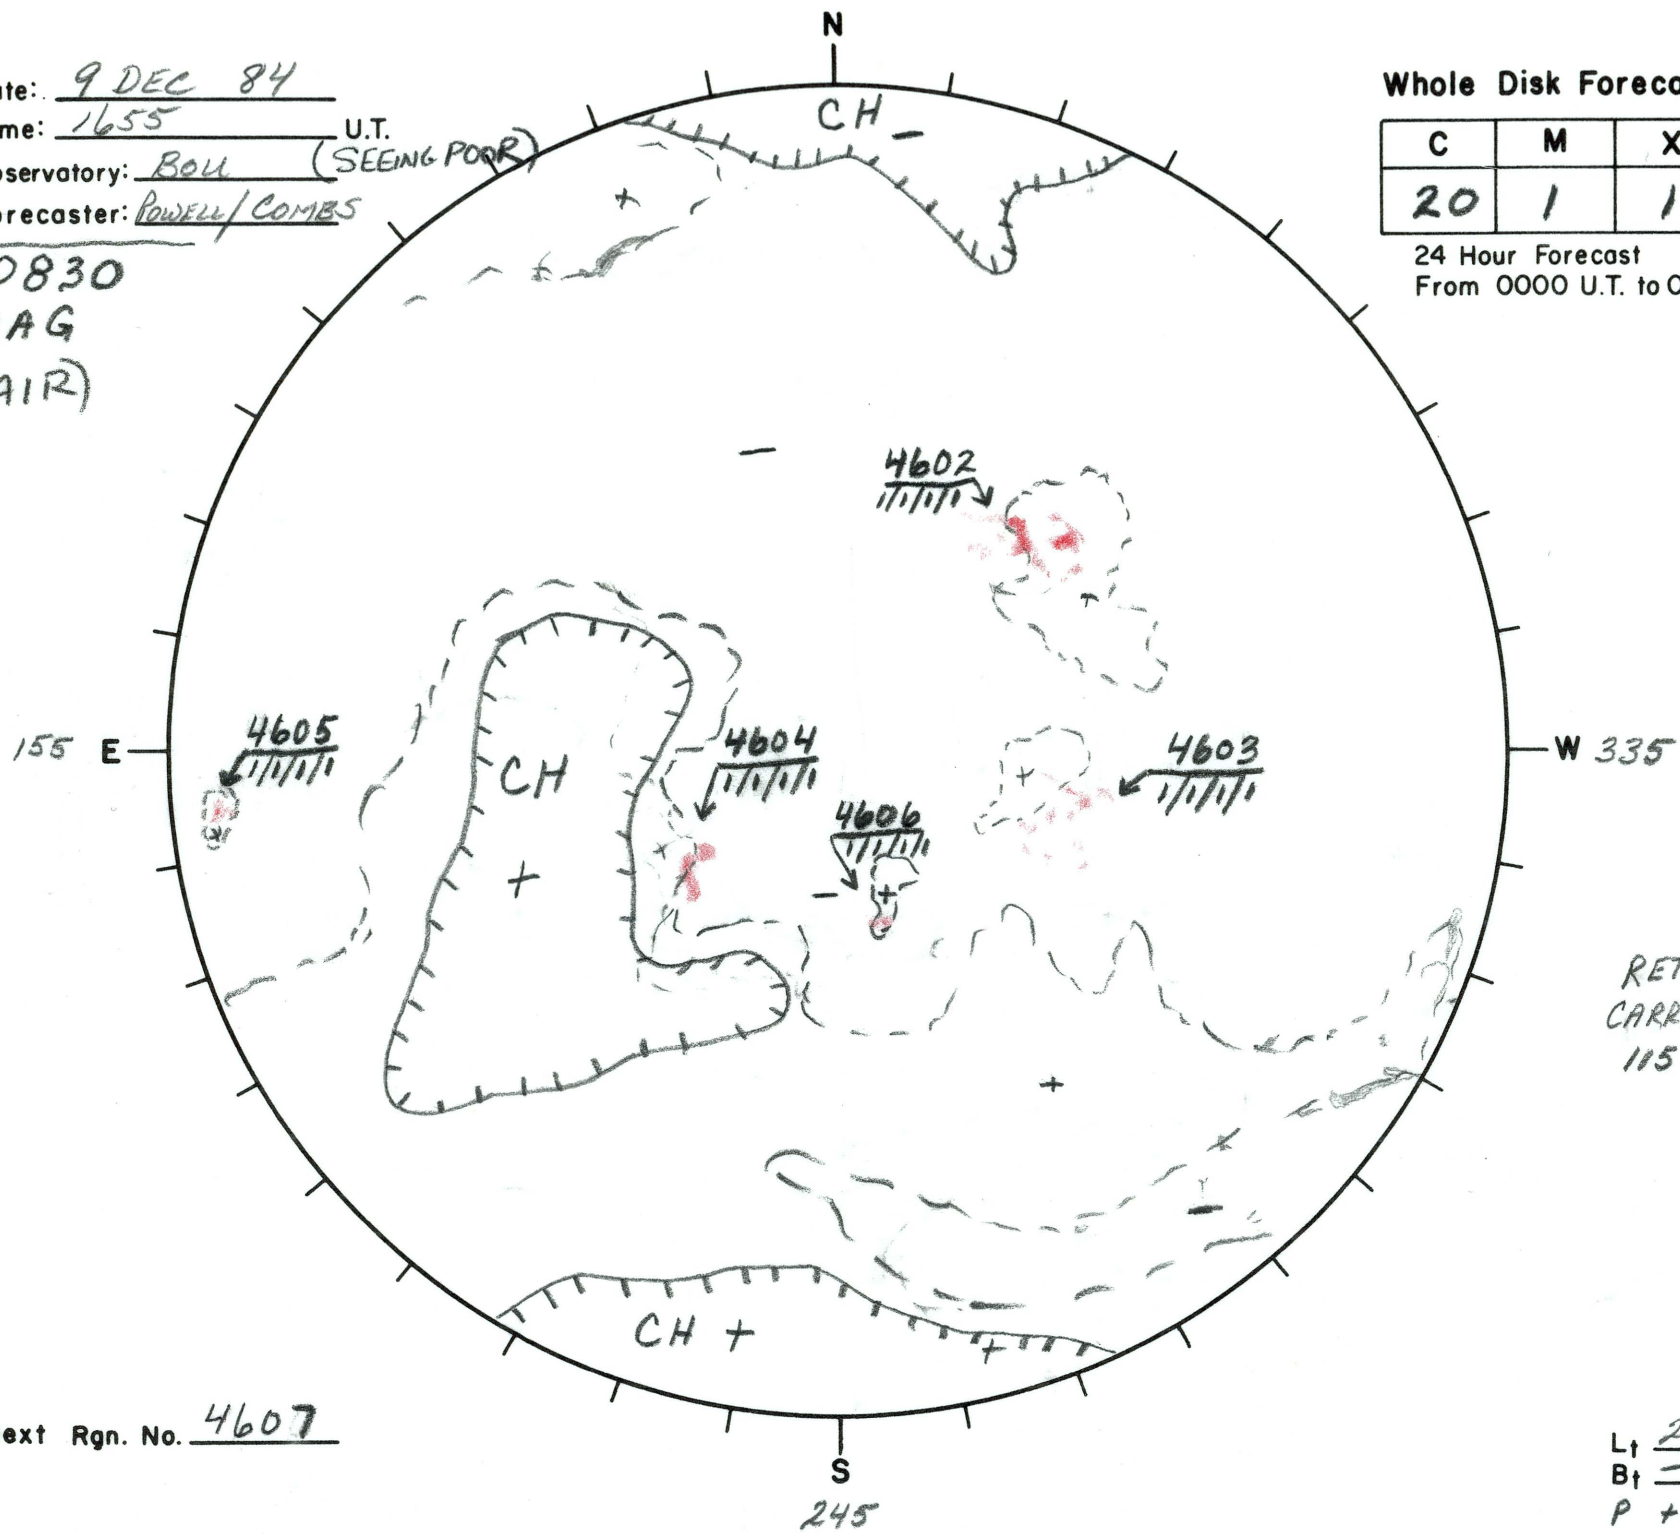

Date: 9 DEC 84

Time: 1655 U.T.

Observatory: BOLL (SEEING POOR)

Forecaster: POWELL/COMBS

Whole Disk Forecast

C	M	X	P
20	1	1	1

24 Hour Forecast
From 0000 U.T. to 0000 U.T.

KP 10830
MAG
(SEEING: FAIR)

RETURNING
CARRINGTONS
115-155

Next Rgn. No. 4607

L_t 245.1
B_t -0.3
P +12.5