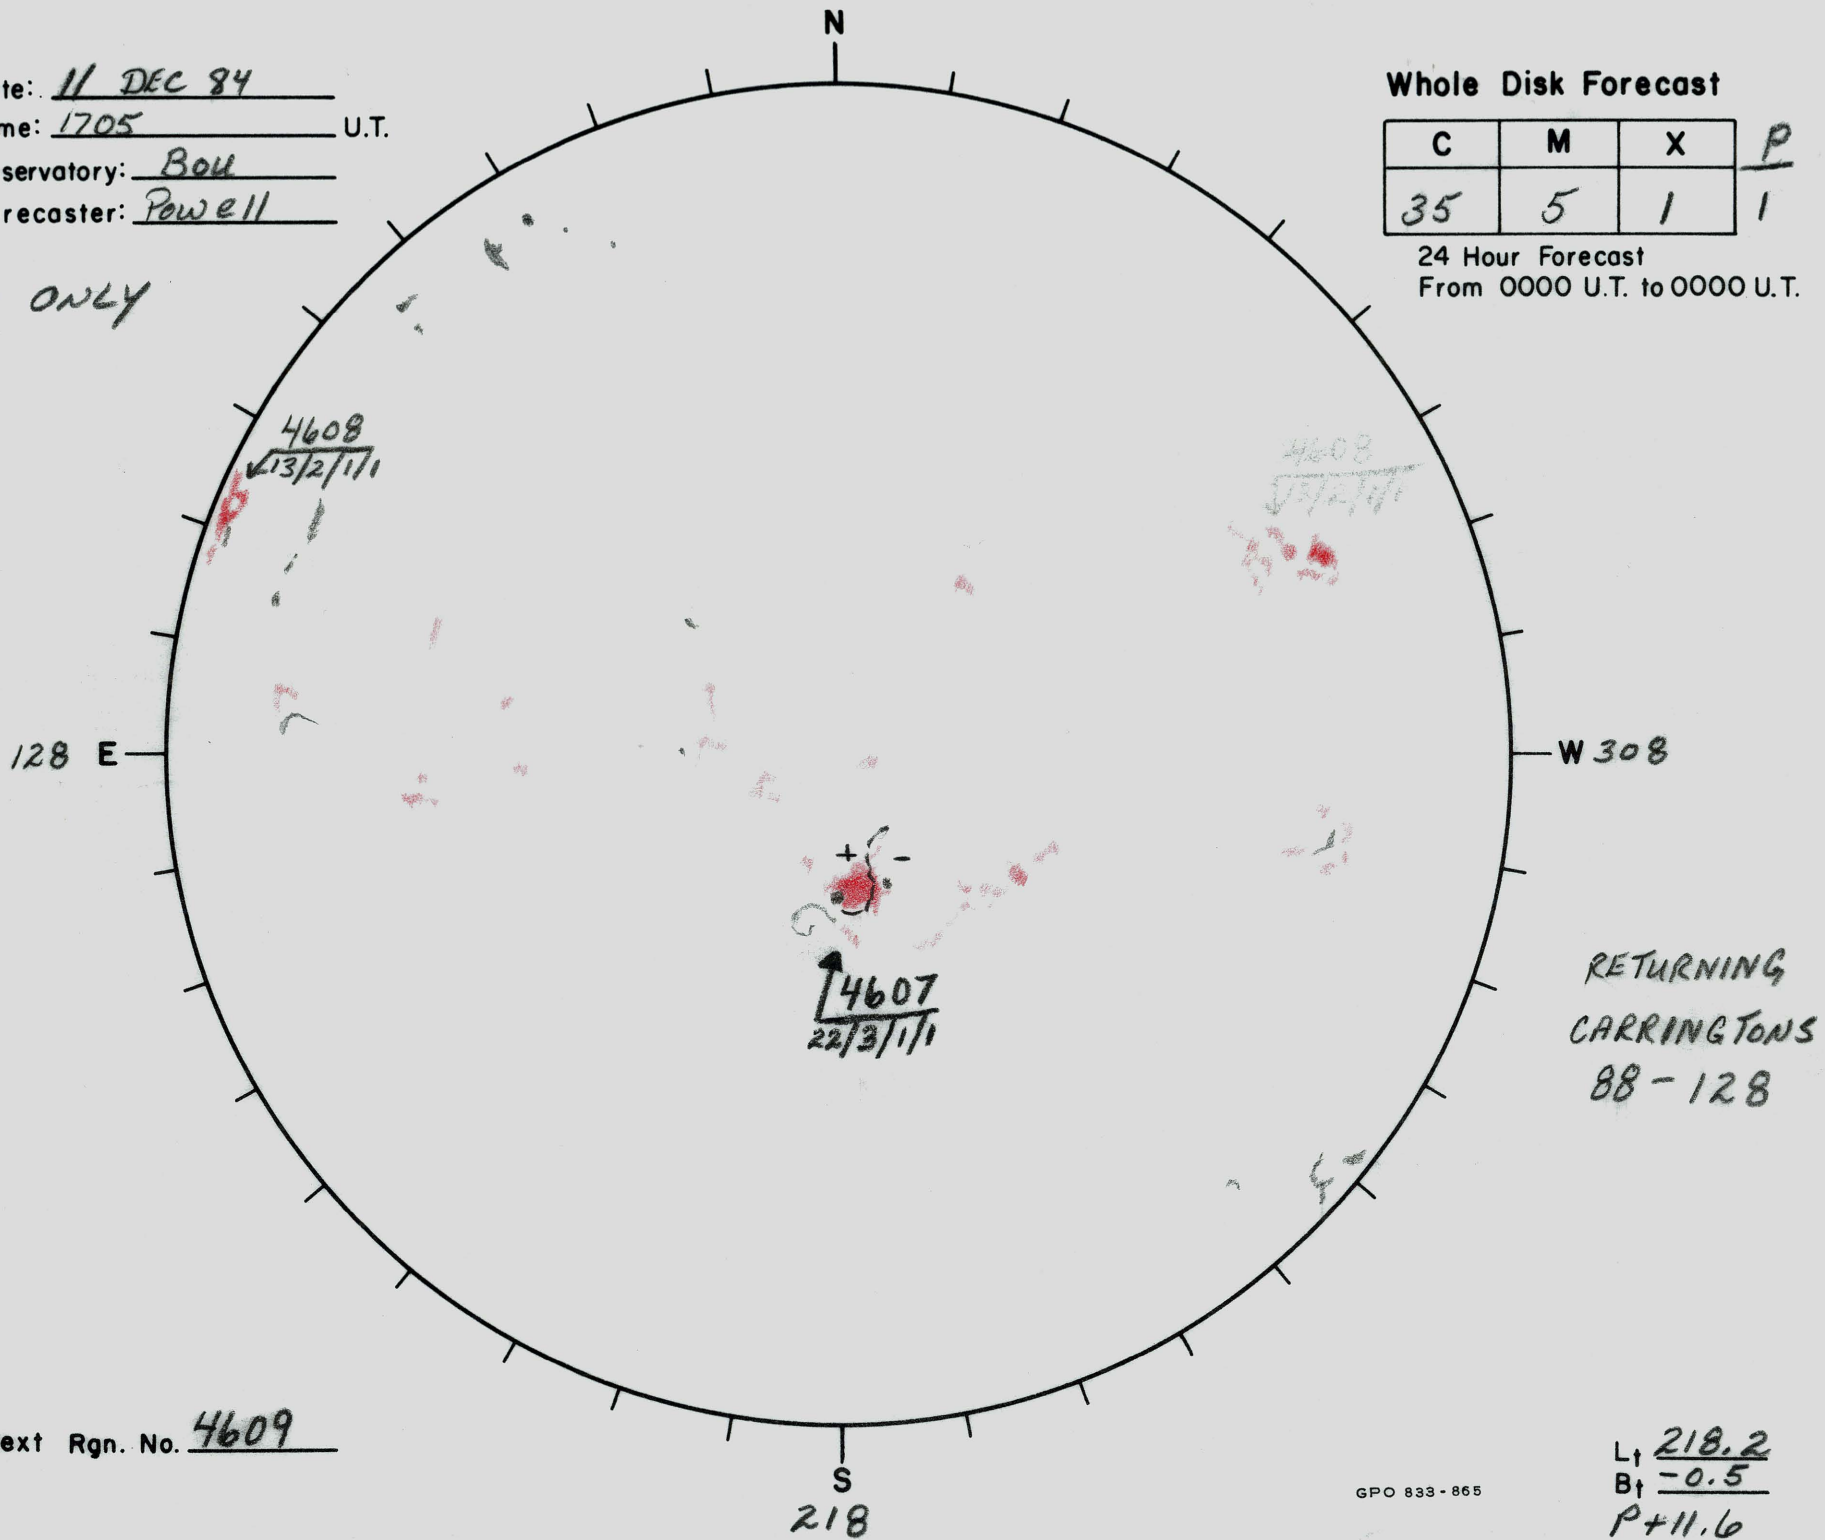

Date: 11 DEC 84
 Time: 1705 U.T.
 Observatory: Bou
 Forecaster: Powell

Whole Disk Forecast

C	M	X	P
35	5	1	1

24 Hour Forecast
 From 0000 U.T. to 0000 U.T.

H α ONLY

Next Rgn. No. 4609

S
218

RETURNING
 CARRINGTONS
 88-128

L \downarrow 218.2
 B \downarrow -0.5
 P+11.6