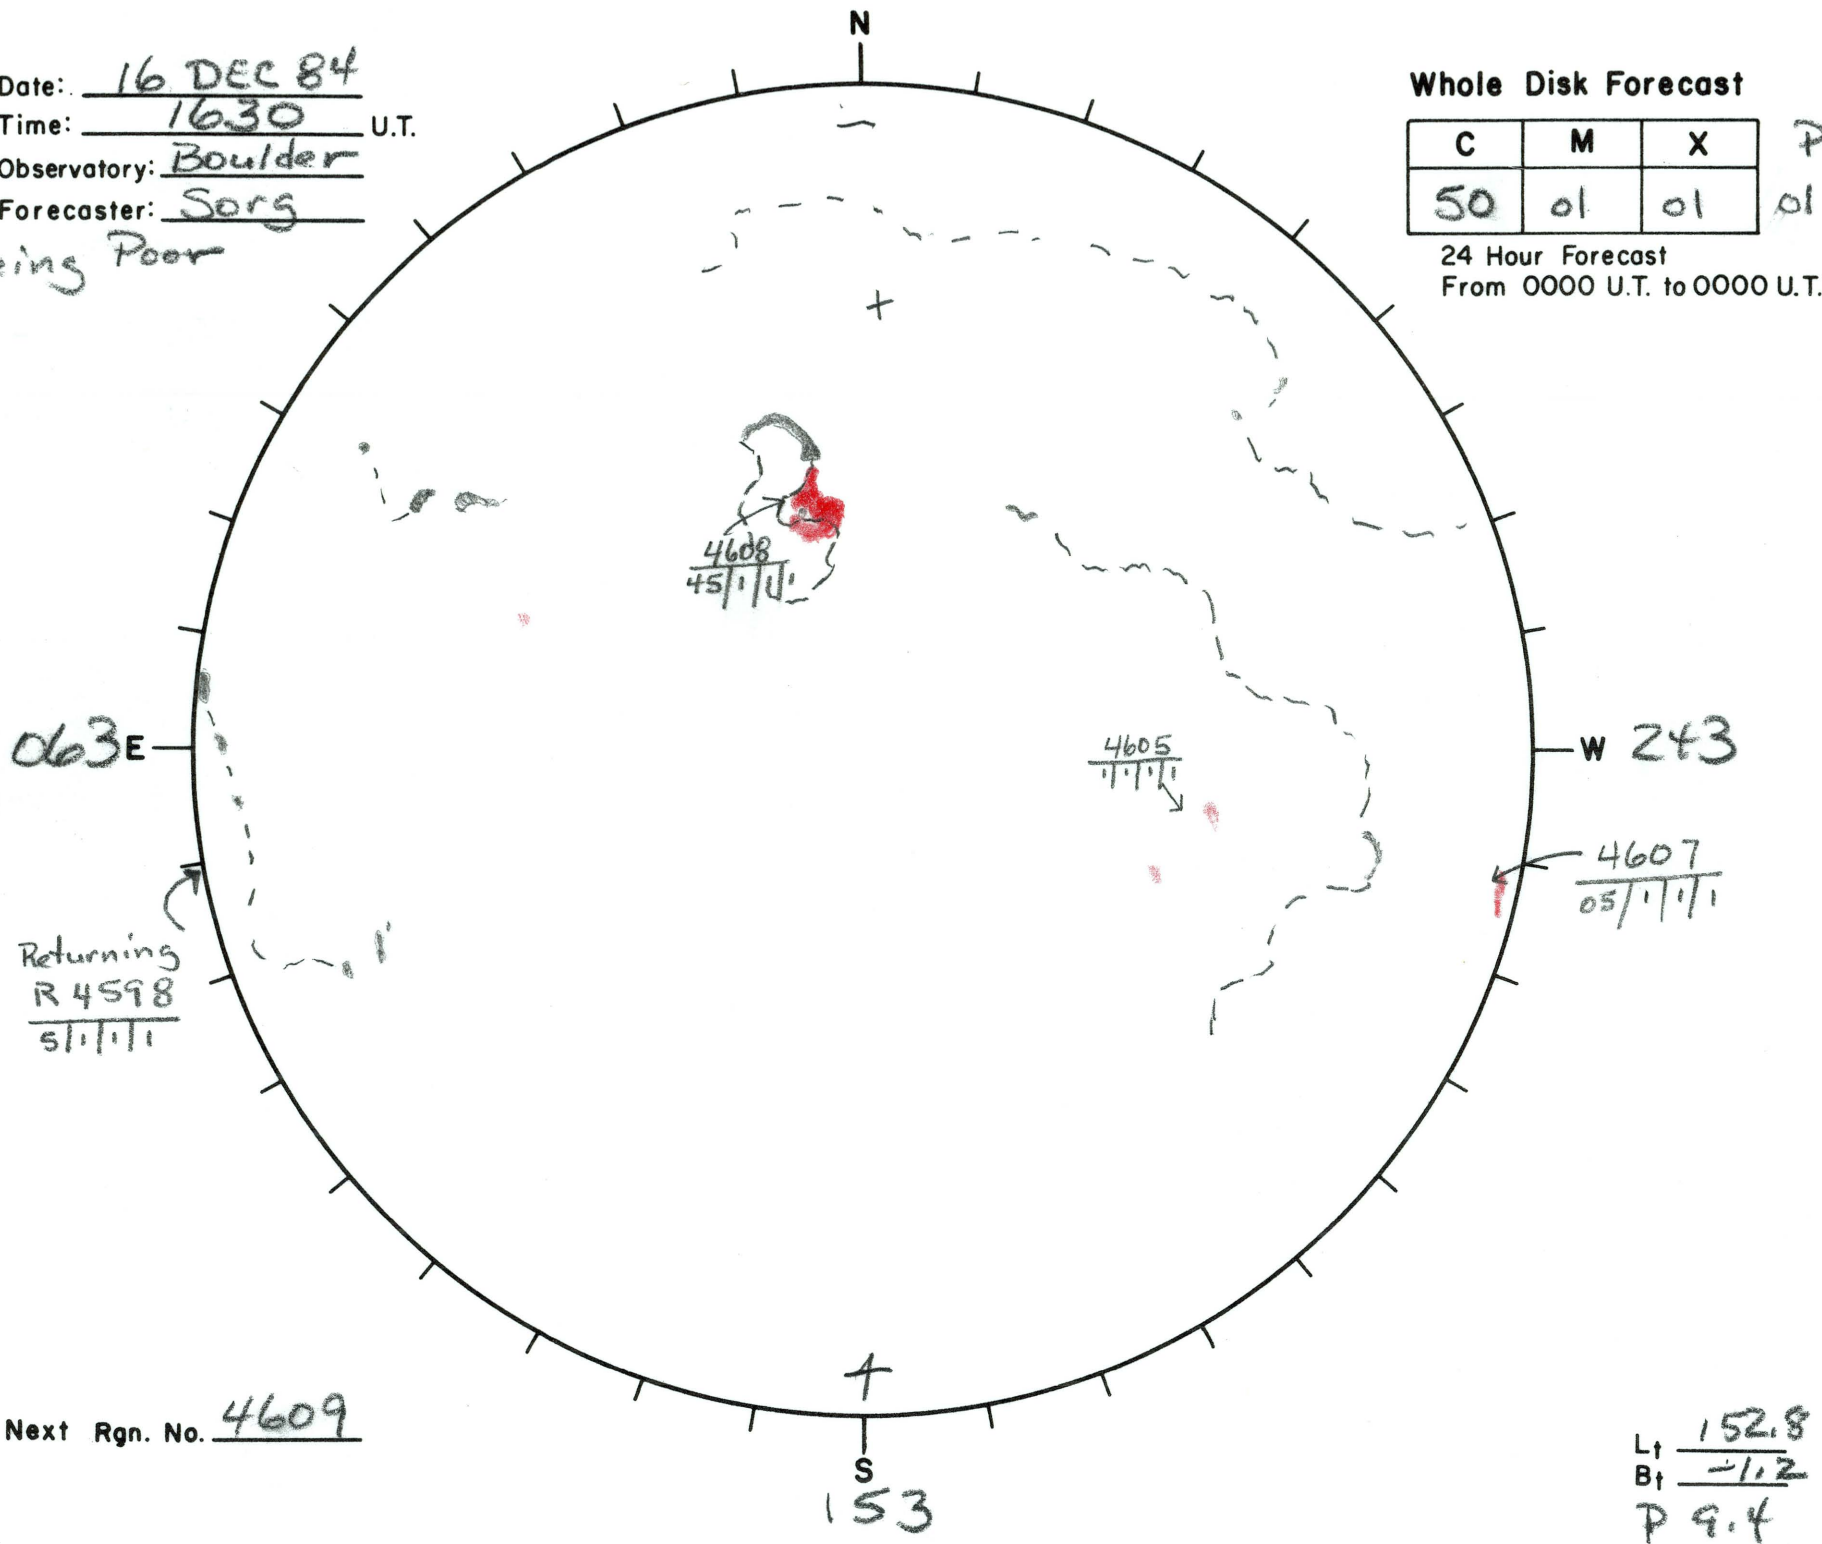

Date: 16 DEC 84  
 Time: 1630 U.T.  
 Observatory: Boulder  
 Forecaster: Sorg

Seeing Poor

Whole Disk Forecast

C	M	X	P
50	01	01	01

24 Hour Forecast  
 From 0000 U.T. to 0000 U.T.

Next Rgn. No. 4609