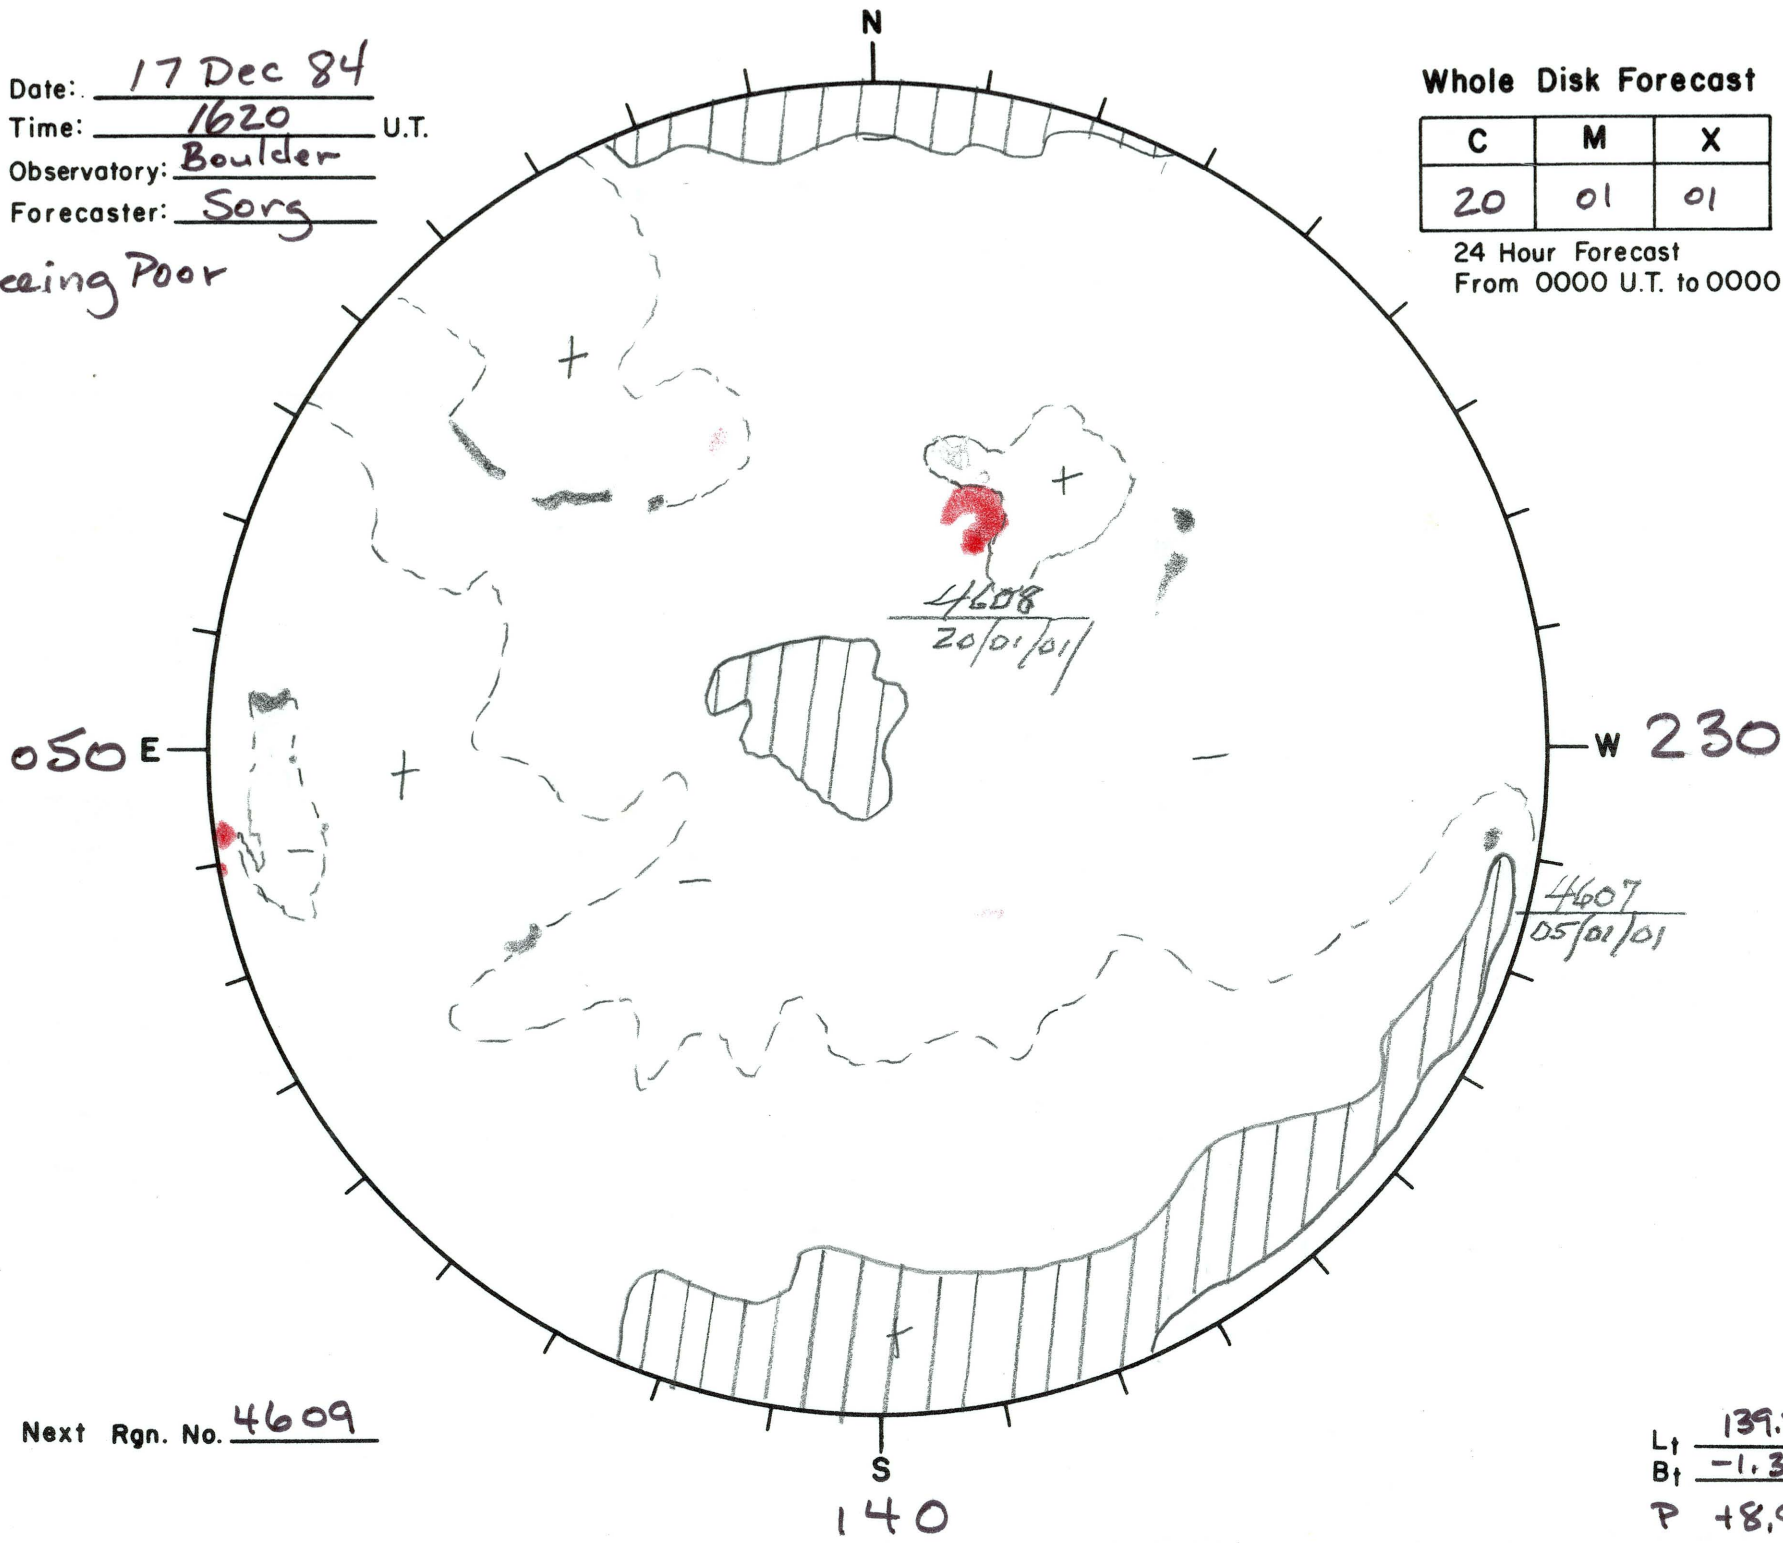

Date: 17 Dec 84  
 Time: 1620 U.T.  
 Observatory: Boulder  
 Forecaster: Sorg

Seeing Poor

Whole Disk Forecast

C	M	X	P
20	01	01	01

24 Hour Forecast  
 From 0000 U.T. to 0000 U.T.

Next Rgn. No. 4609

$L_f$  139.7  
 $B_f$  -1.3  
 $P$  +8.9