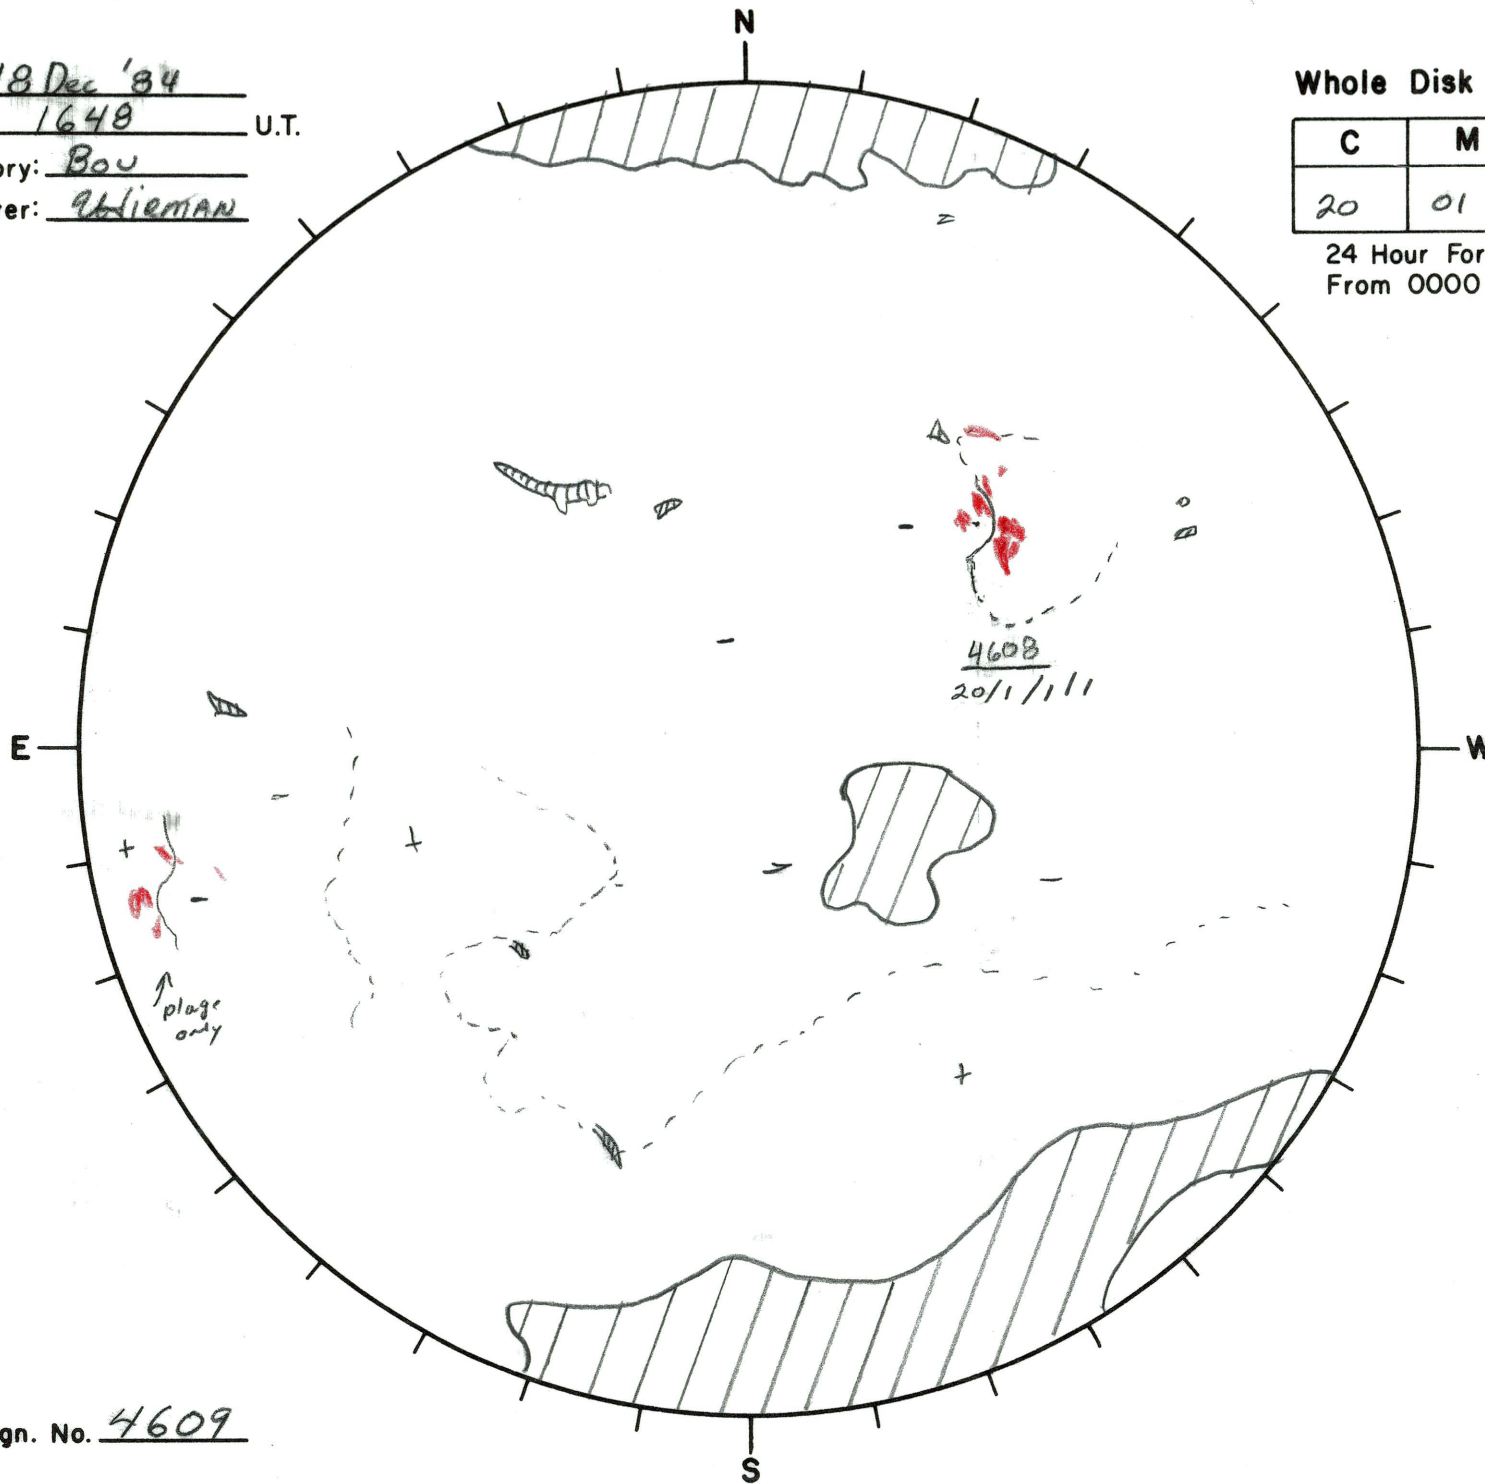

Date: 18 Dec '84
 Time: 1648 U.T.
 Observatory: Bou
 Forecaster: Ulieman

Whole Disk Forecast

C	M	X	P
20	01	01	01

24 Hour Forecast
 From 0000 U.T. to 0000 U.T.

Next Rgn. No. 4609

L_t 126.5
 B_t -1.4