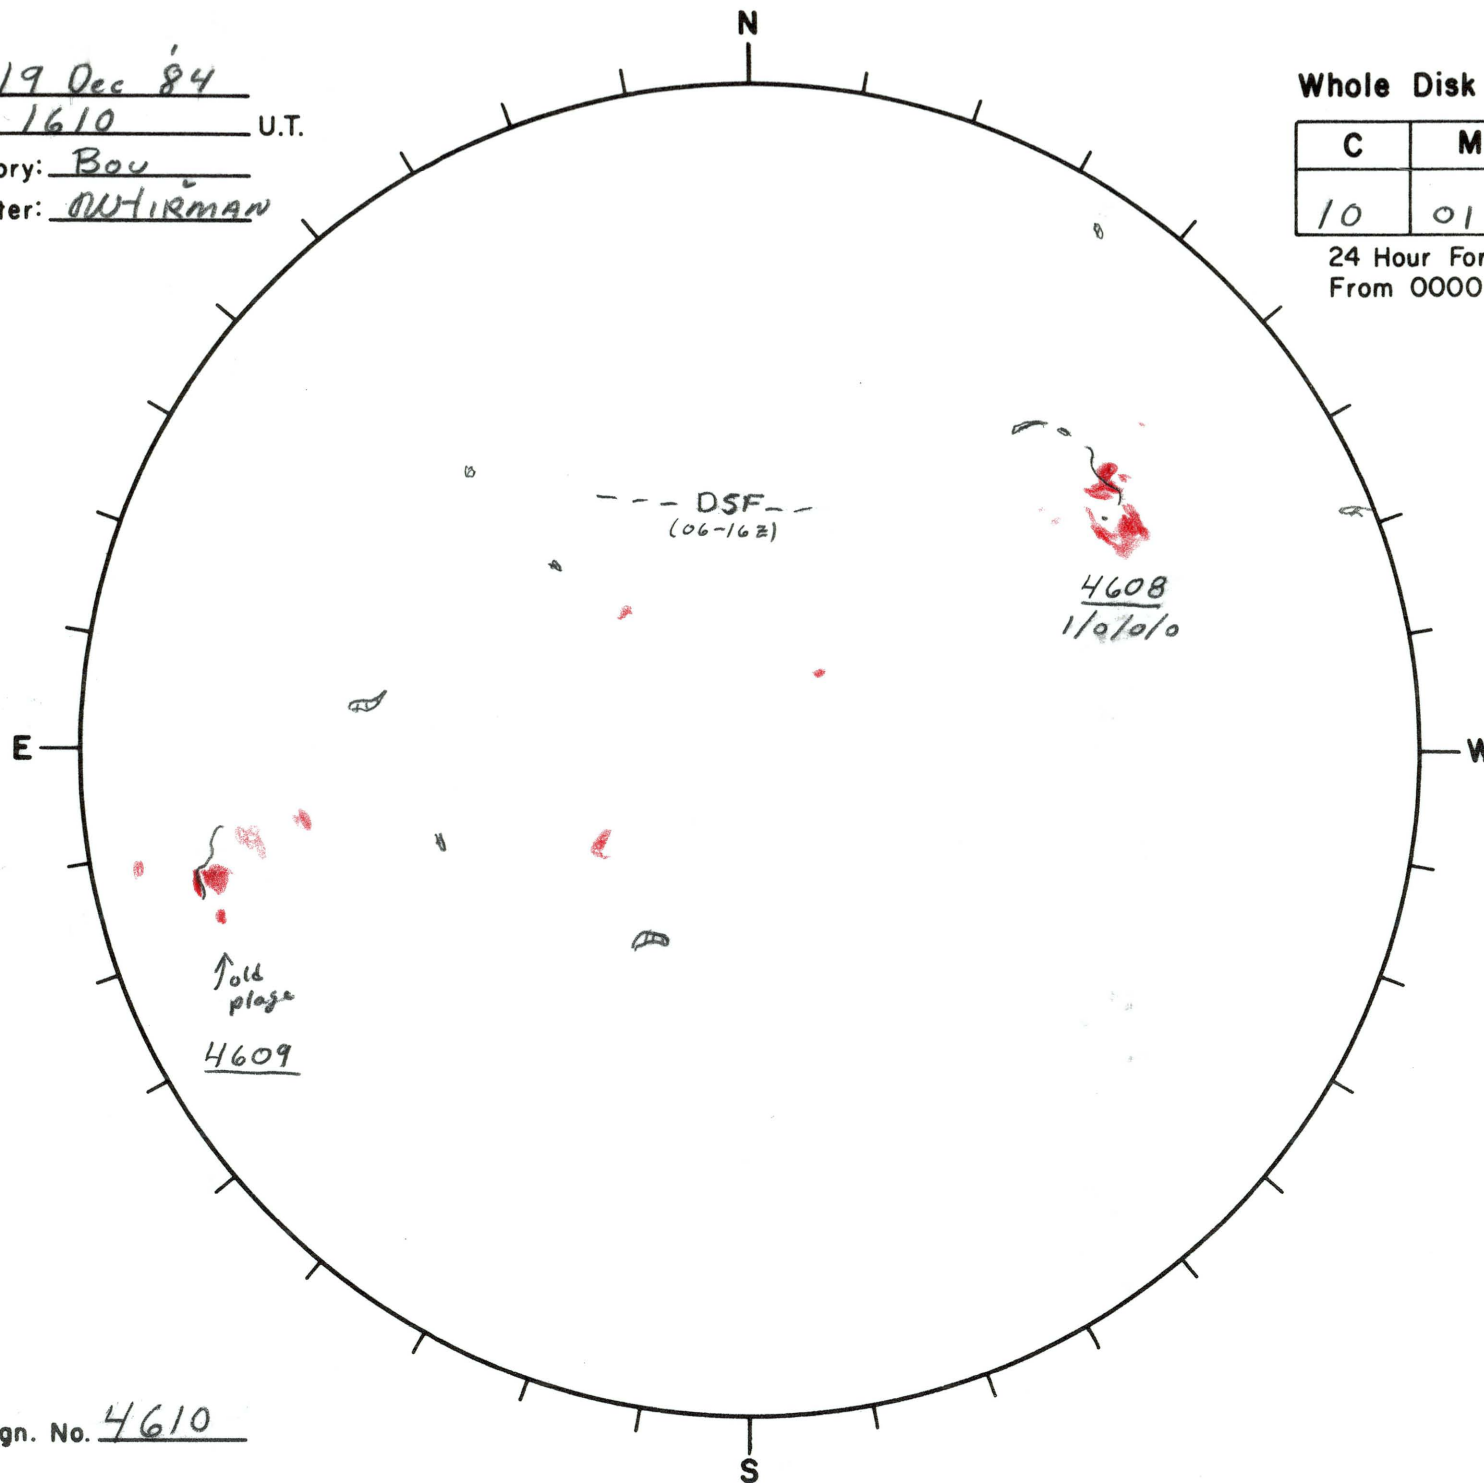

Date: 19 Dec 84
Time: 1610 U.T.
Observatory: Bou
Forecaster: WHIRMAN

Whole Disk Forecast

C	M	X	P
10	01	01	01

24 Hour Forecast
From 0000 U.T. to 0000 U.T.

Next Rgn. No. 4610

L_t 113
B_t -1.6