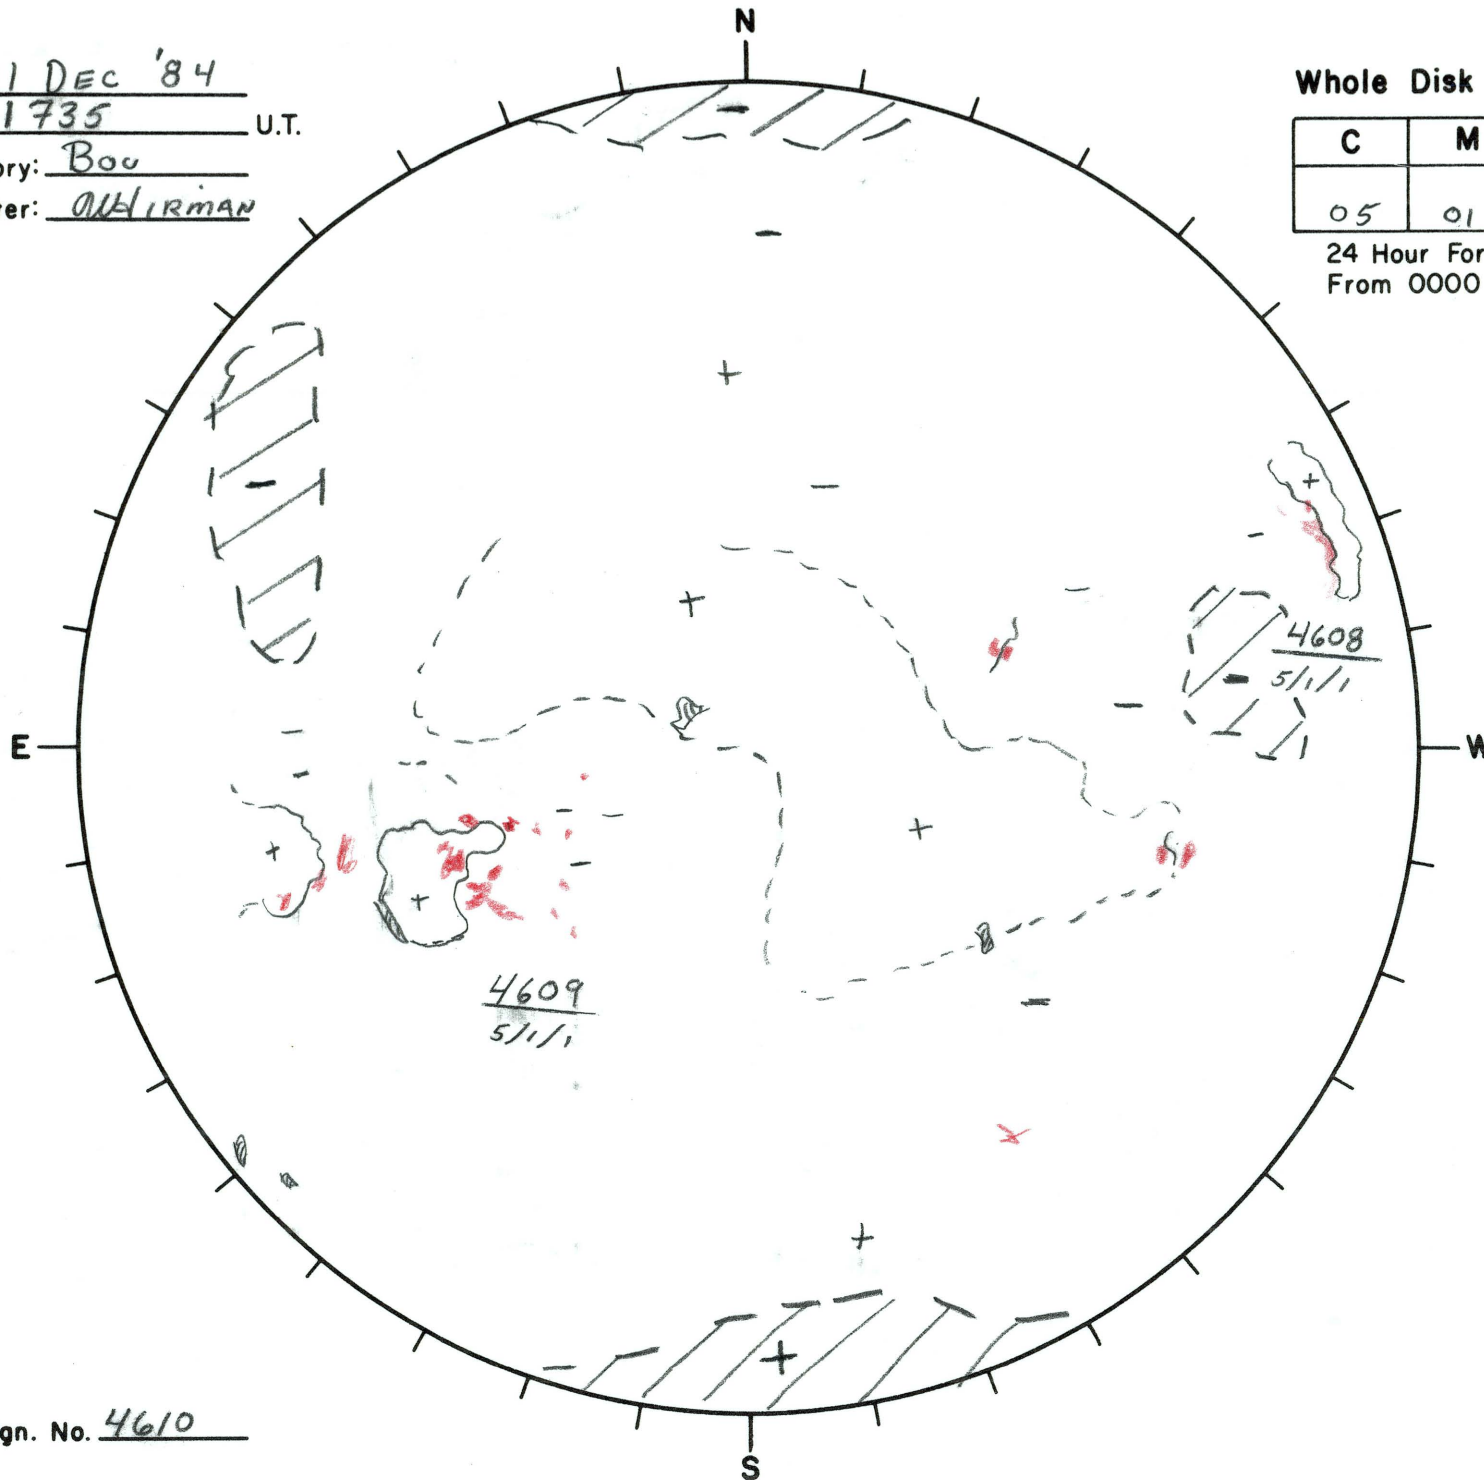

Date: 21 DEC '84
 Time: 1735 U.T.
 Observatory: BOU
 Forecaster: QUERMAN

Whole Disk Forecast

C	M	X	P
05	01	01	01

24 Hour Forecast
 From 0000 U.T. to 0000 U.T.

Next Rgn. No. 4610

L_t 86.4
 B_t -1.8