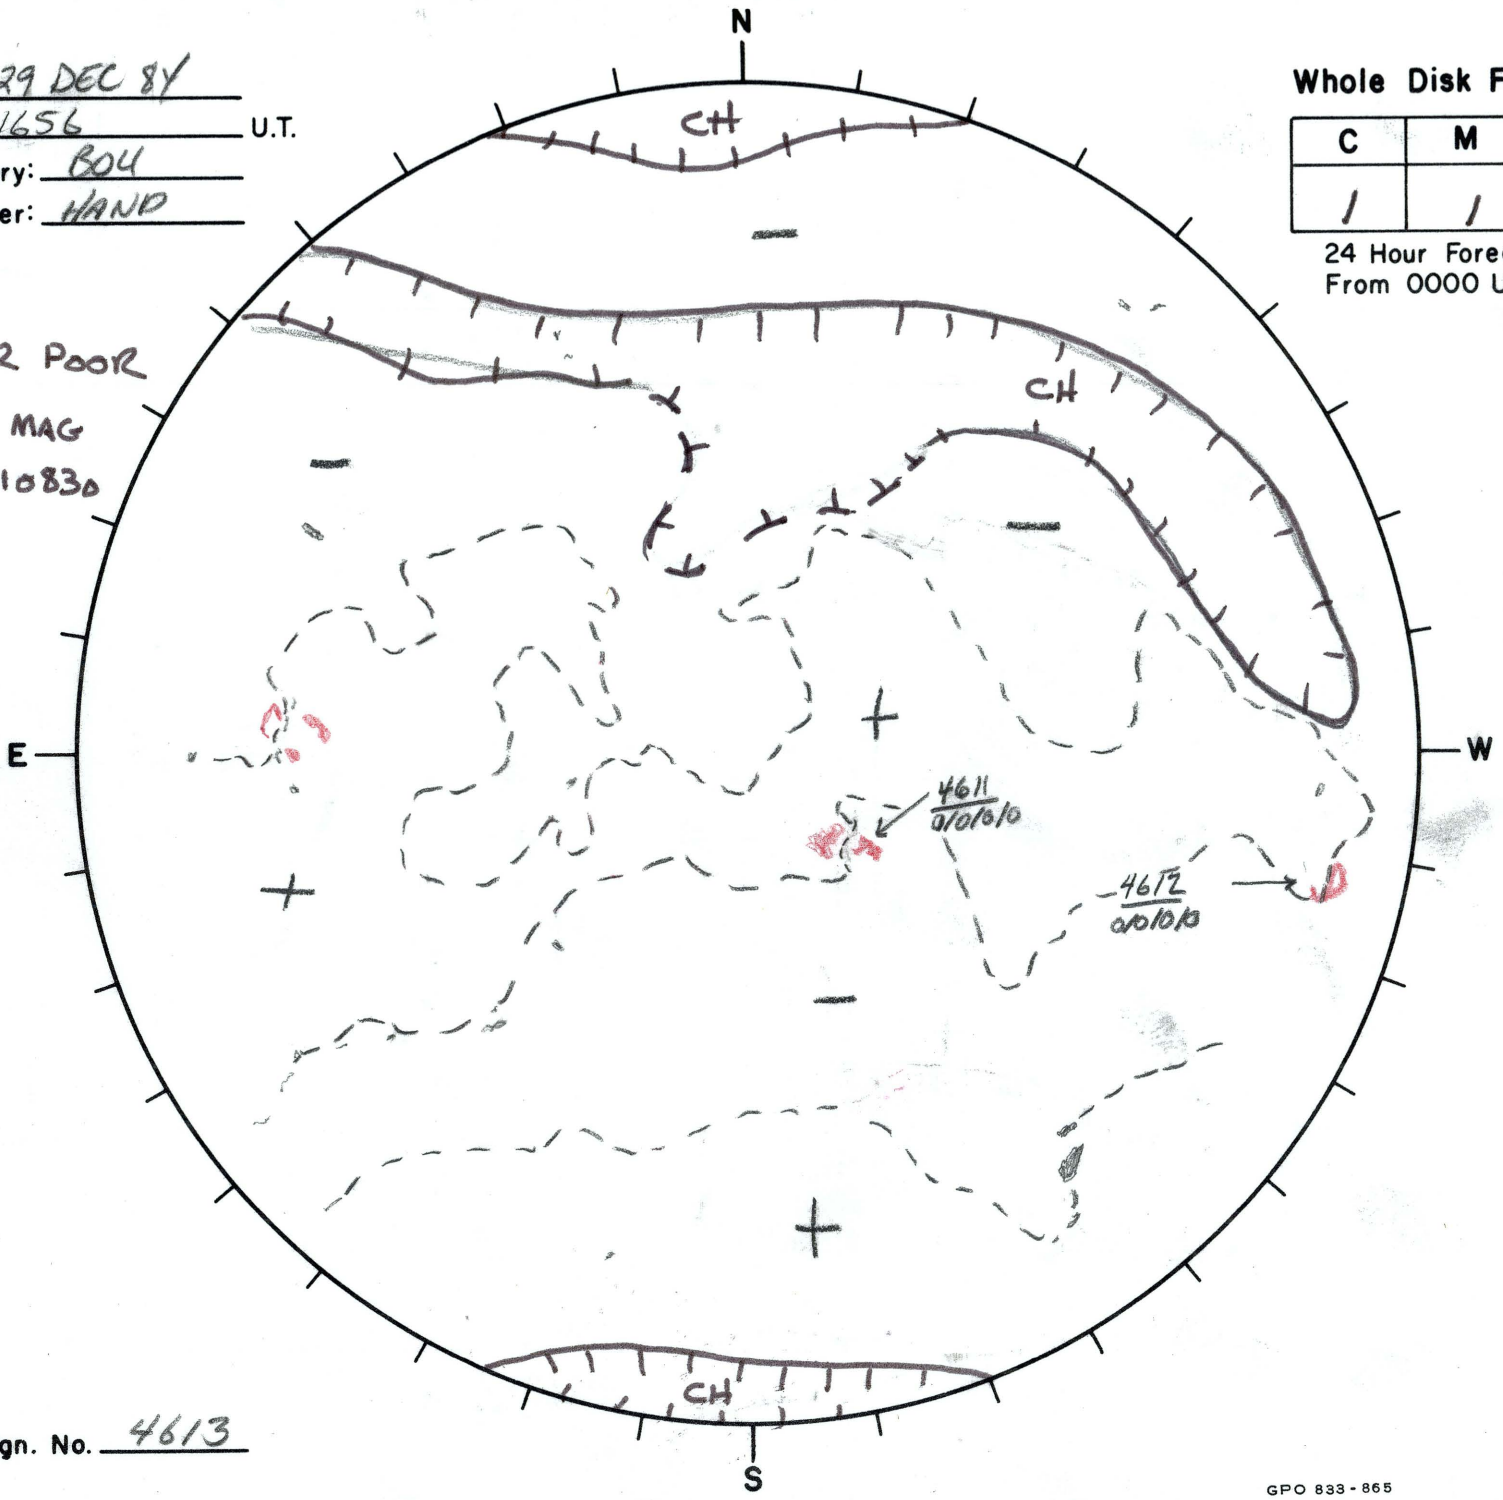

Date: 29 DEC 84
 Time: 1656 U.T.
 Observatory: BOU
 Forecaster: HAND

Whole Disk Forecast

C	M	X	P
/	/	/	/

24 Hour Forecast
 From 0000 U.T. to 0000 U.T.

Boulder Pool
 KP. FAIR+ MAG
 Pool 10830

Return
Returning Regions

Next Rgn. No. 4613

L† 341.6
 B† -2.8