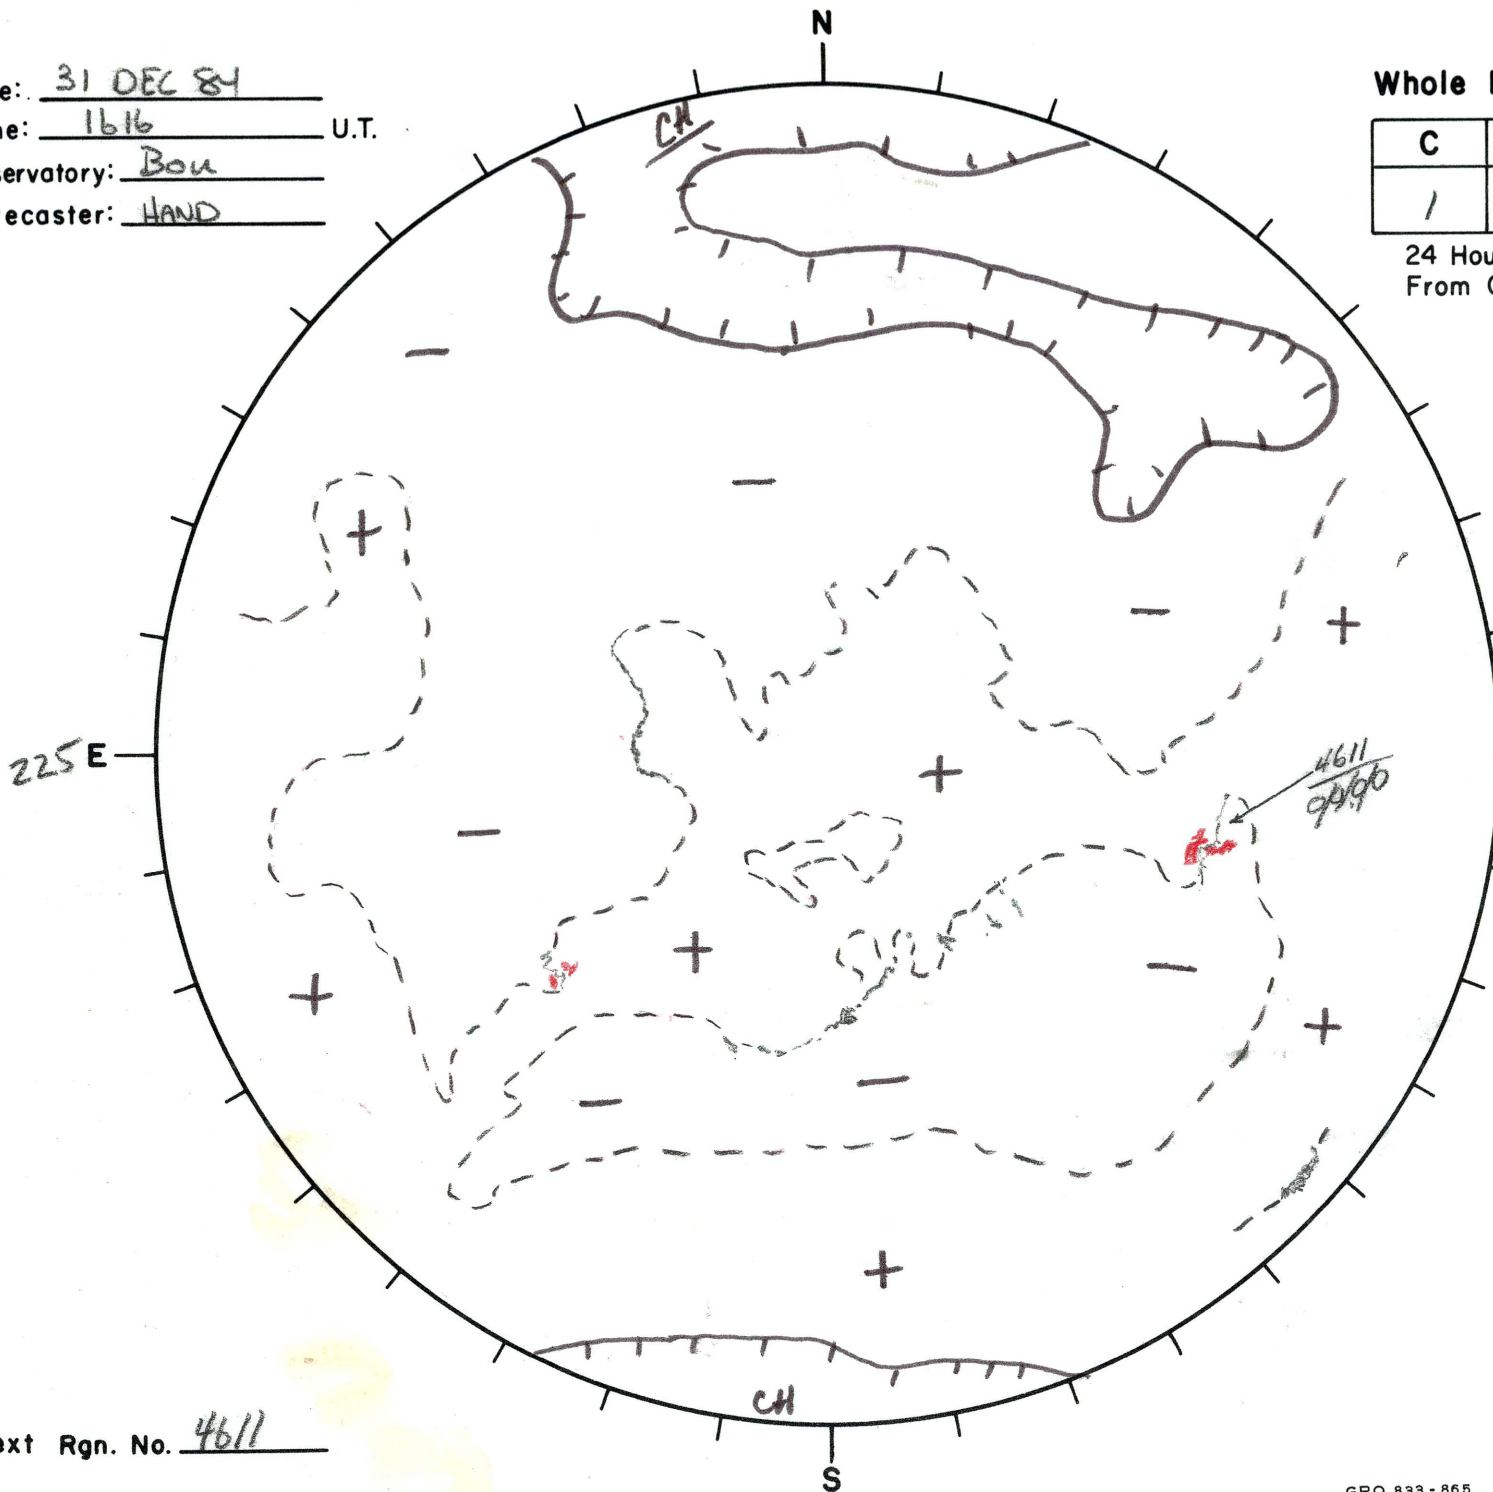

Date: 31 DEC 84
 Time: 1616 U.T.
 Observatory: Bou
 Forecaster: HAND

Whole Disk Forecast

C	M	X	P
/	/	/	/

24 Hour Forecast
 From 0000 U.T. to 0000 U.T.

RET CAR
185-225

RET REG
4607

Next Rgn. No. 4611

L† 315.3
 B† +2.2