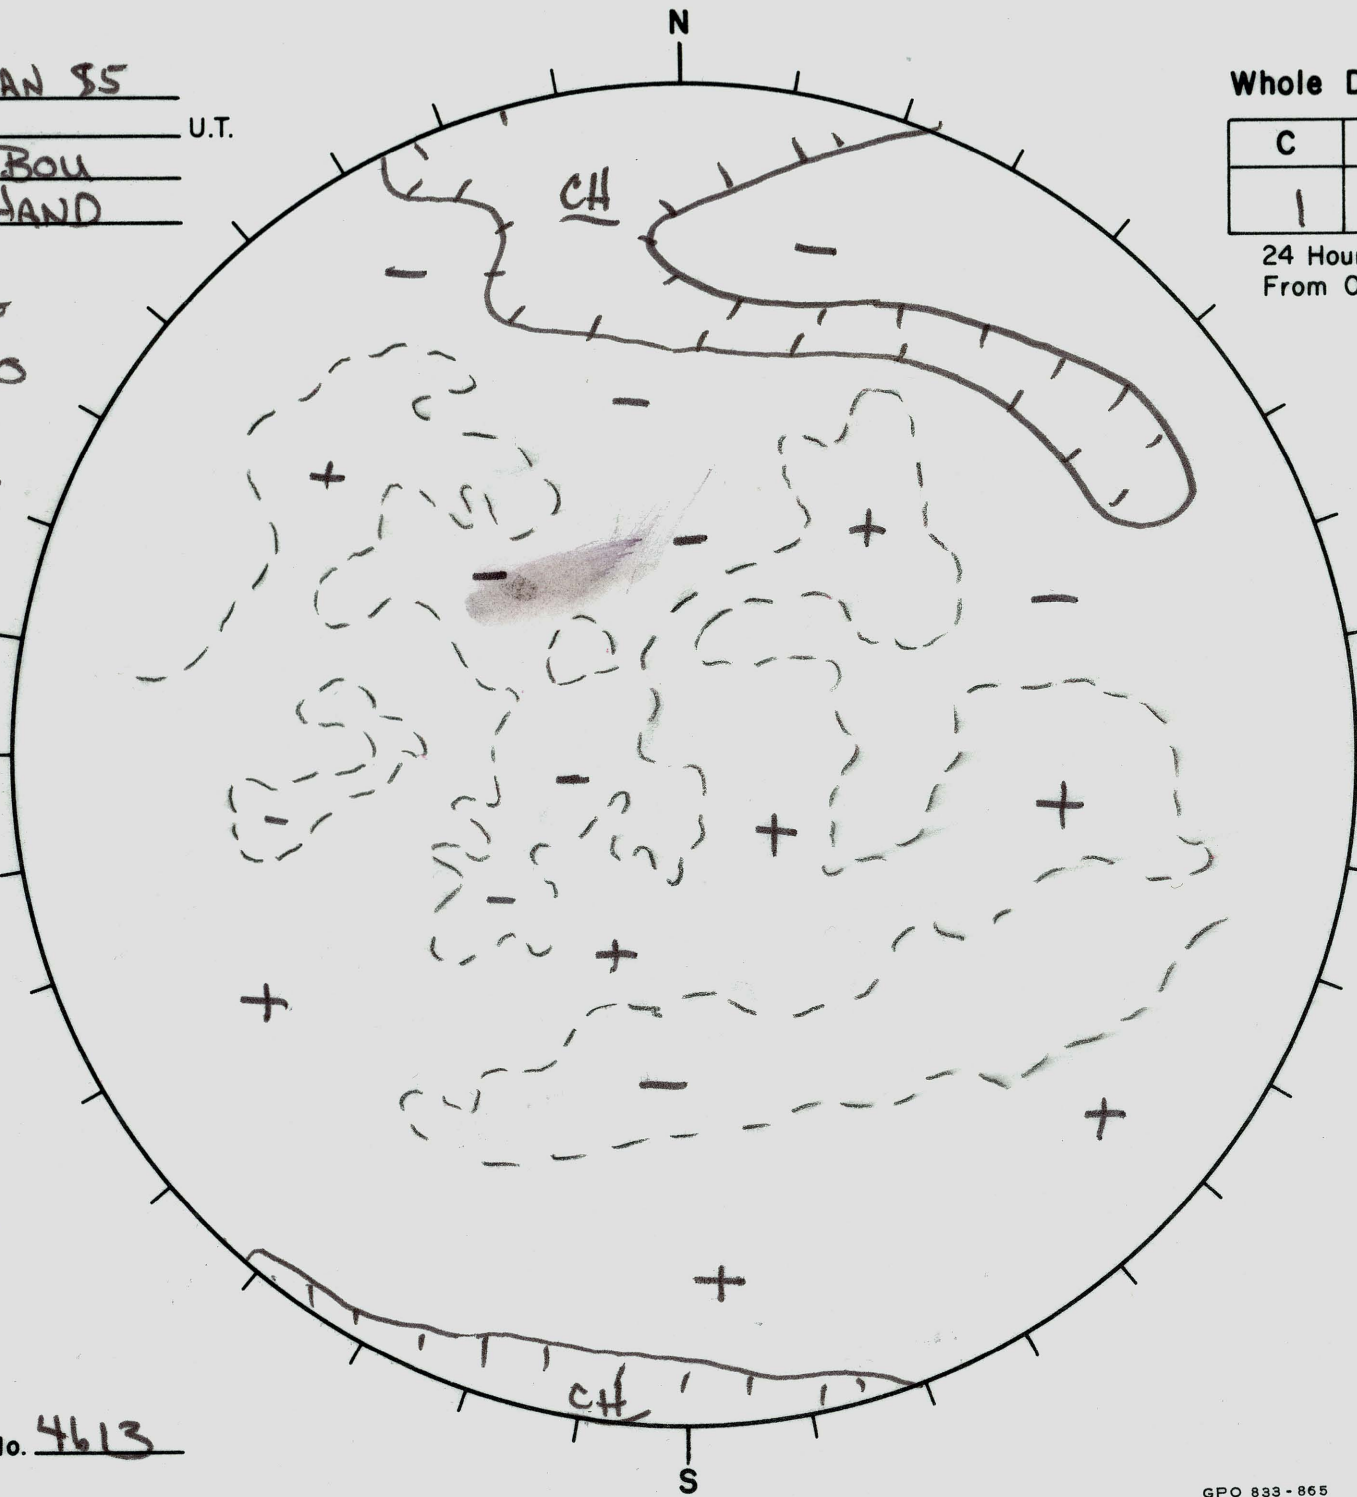

Date: 01 JAN 55  
 Time: 1 U.T.  
 Observatory: BOU  
 Forecaster: HAND

KP MAG  
 10830

NO H<sub>x</sub>

212E

RET CAR  
 172-212

W 3Z

Next Rgn. No. 4613

Whole Disk Forecast

C	M	X	P
1	1	1	1

24 Hour Forecast  
 From 0000 U.T. to 0000 U.T.

L<sub>f</sub> 302.1  
 B<sub>f</sub> -3.1