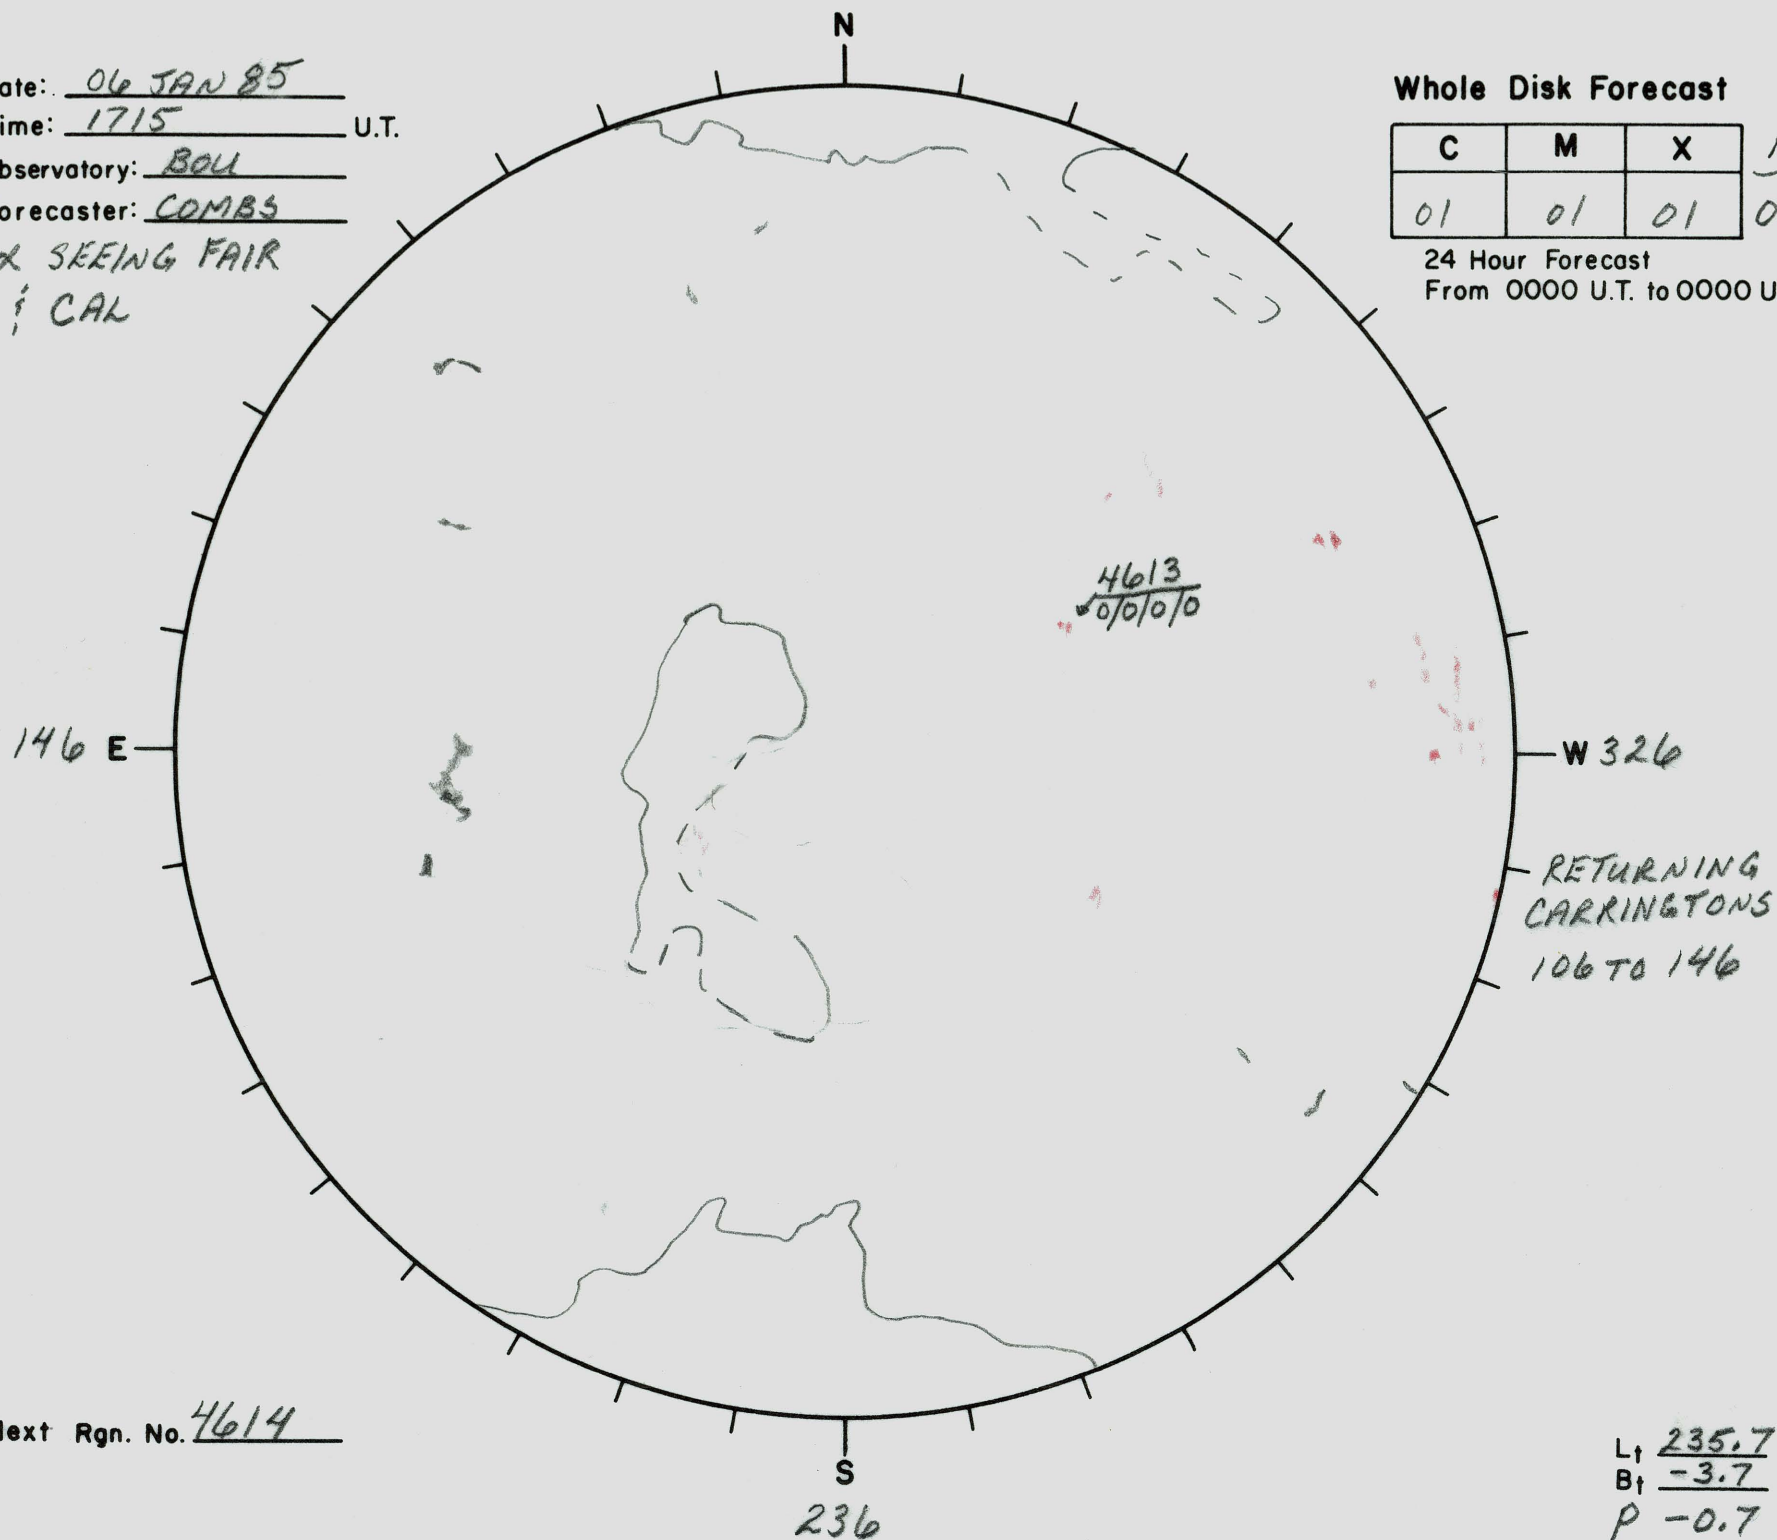

Date: 06 JAN 85  
 Time: 1715 U.T.  
 Observatory: BOU  
 Forecaster: COMBS

**Whole Disk Forecast**

C	M	X	P
01	01	01	01

24 Hour Forecast  
 From 0000 U.T. to 0000 U.T.

BOU HD SEEING FAIR  
 SP HD ; CAL

Next Rgn. No. 4614

L<sub>t</sub> 235.7  
 B<sub>t</sub> -3.7  
 P -0.7