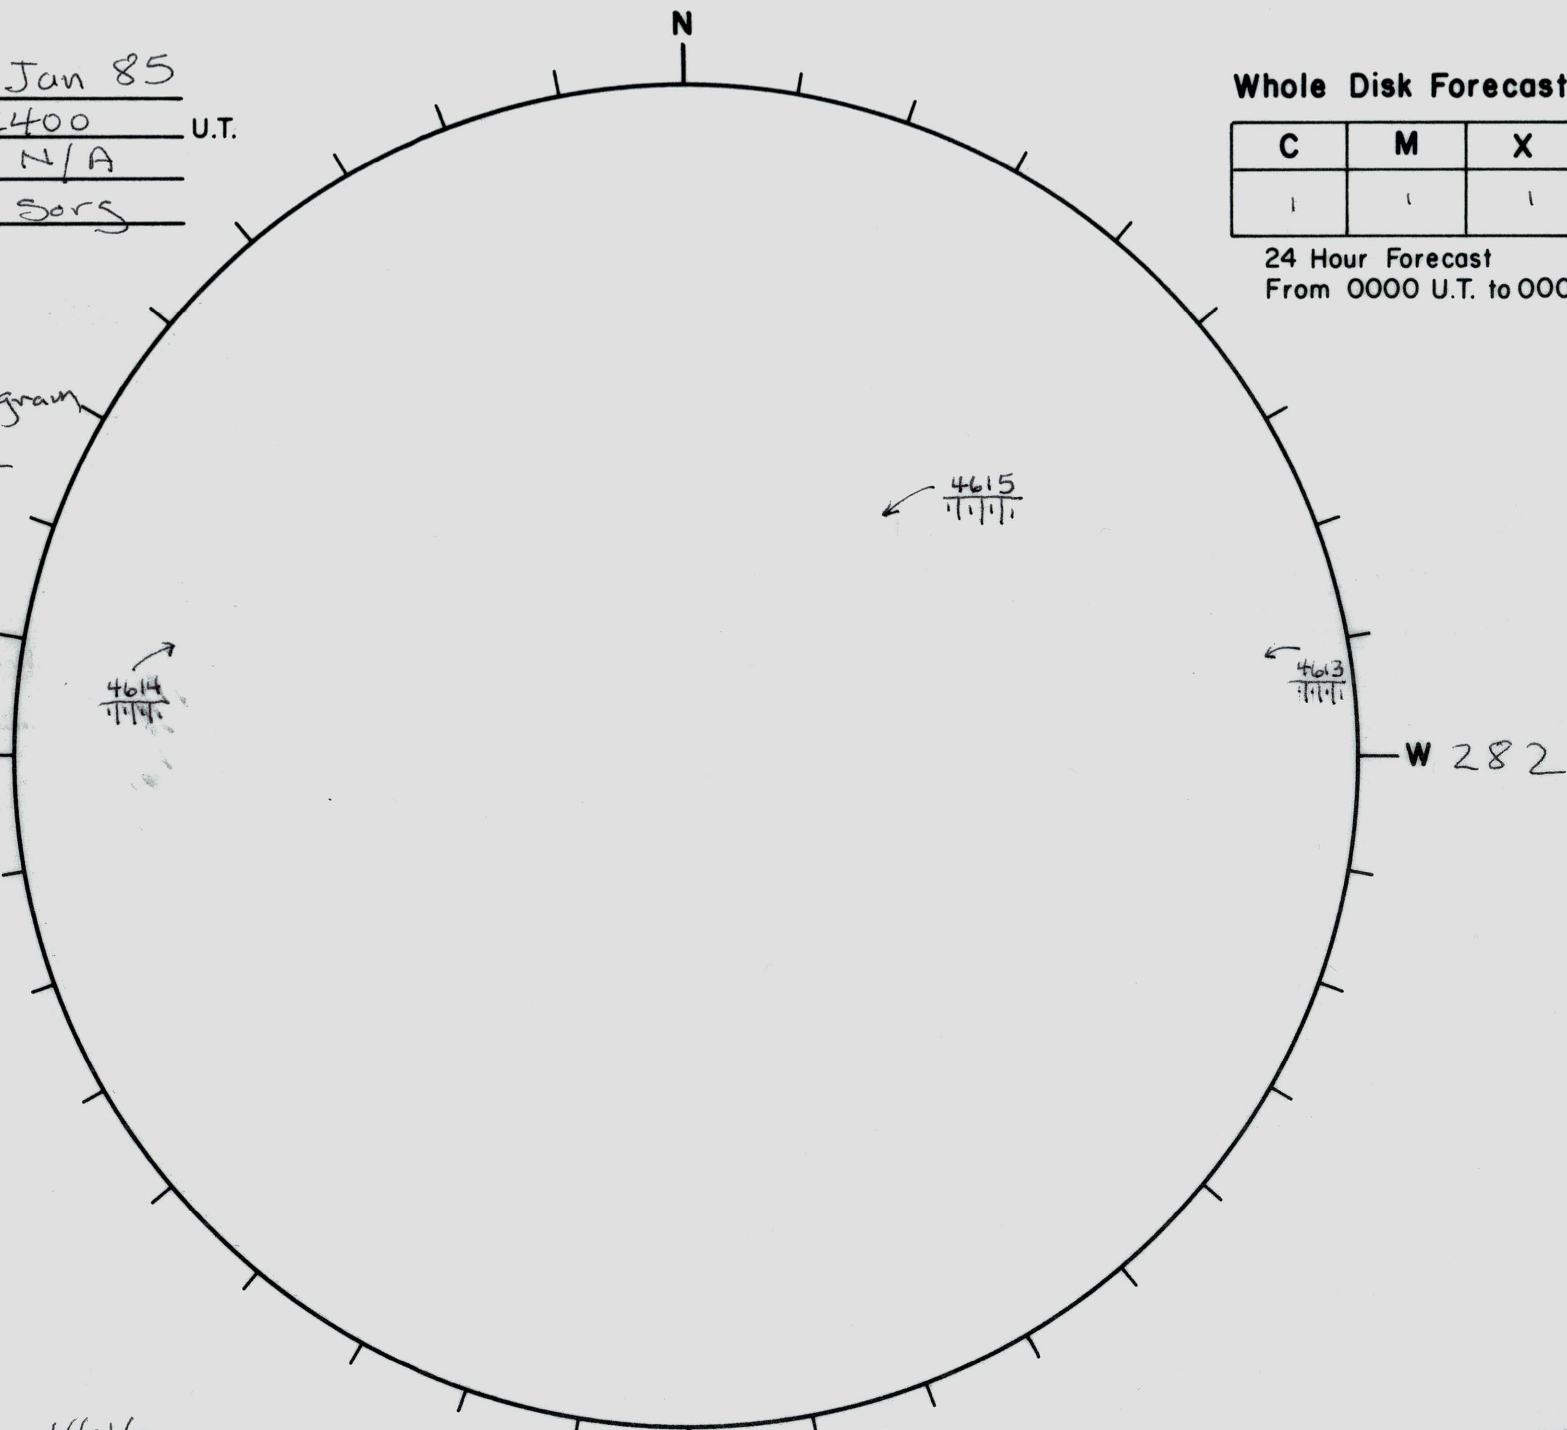

Date: 9 Jan 85  
 Time: 2400 U.T.  
 Observatory: N/A  
 Forecaster: Sors

**Whole Disk Forecast**

C	M	X
1	1	1

24 Hour Forecast  
 From 0000 U.T. to 0000 U.T.

NO -  
 H-Alpha  
 10830  
 Magnetogram  
 - AVBL

102 E

W 282

Next Rgn. No. 4616

S  
 192

L↑ 192.3  
 B↑ -4.1  
 P -2.3