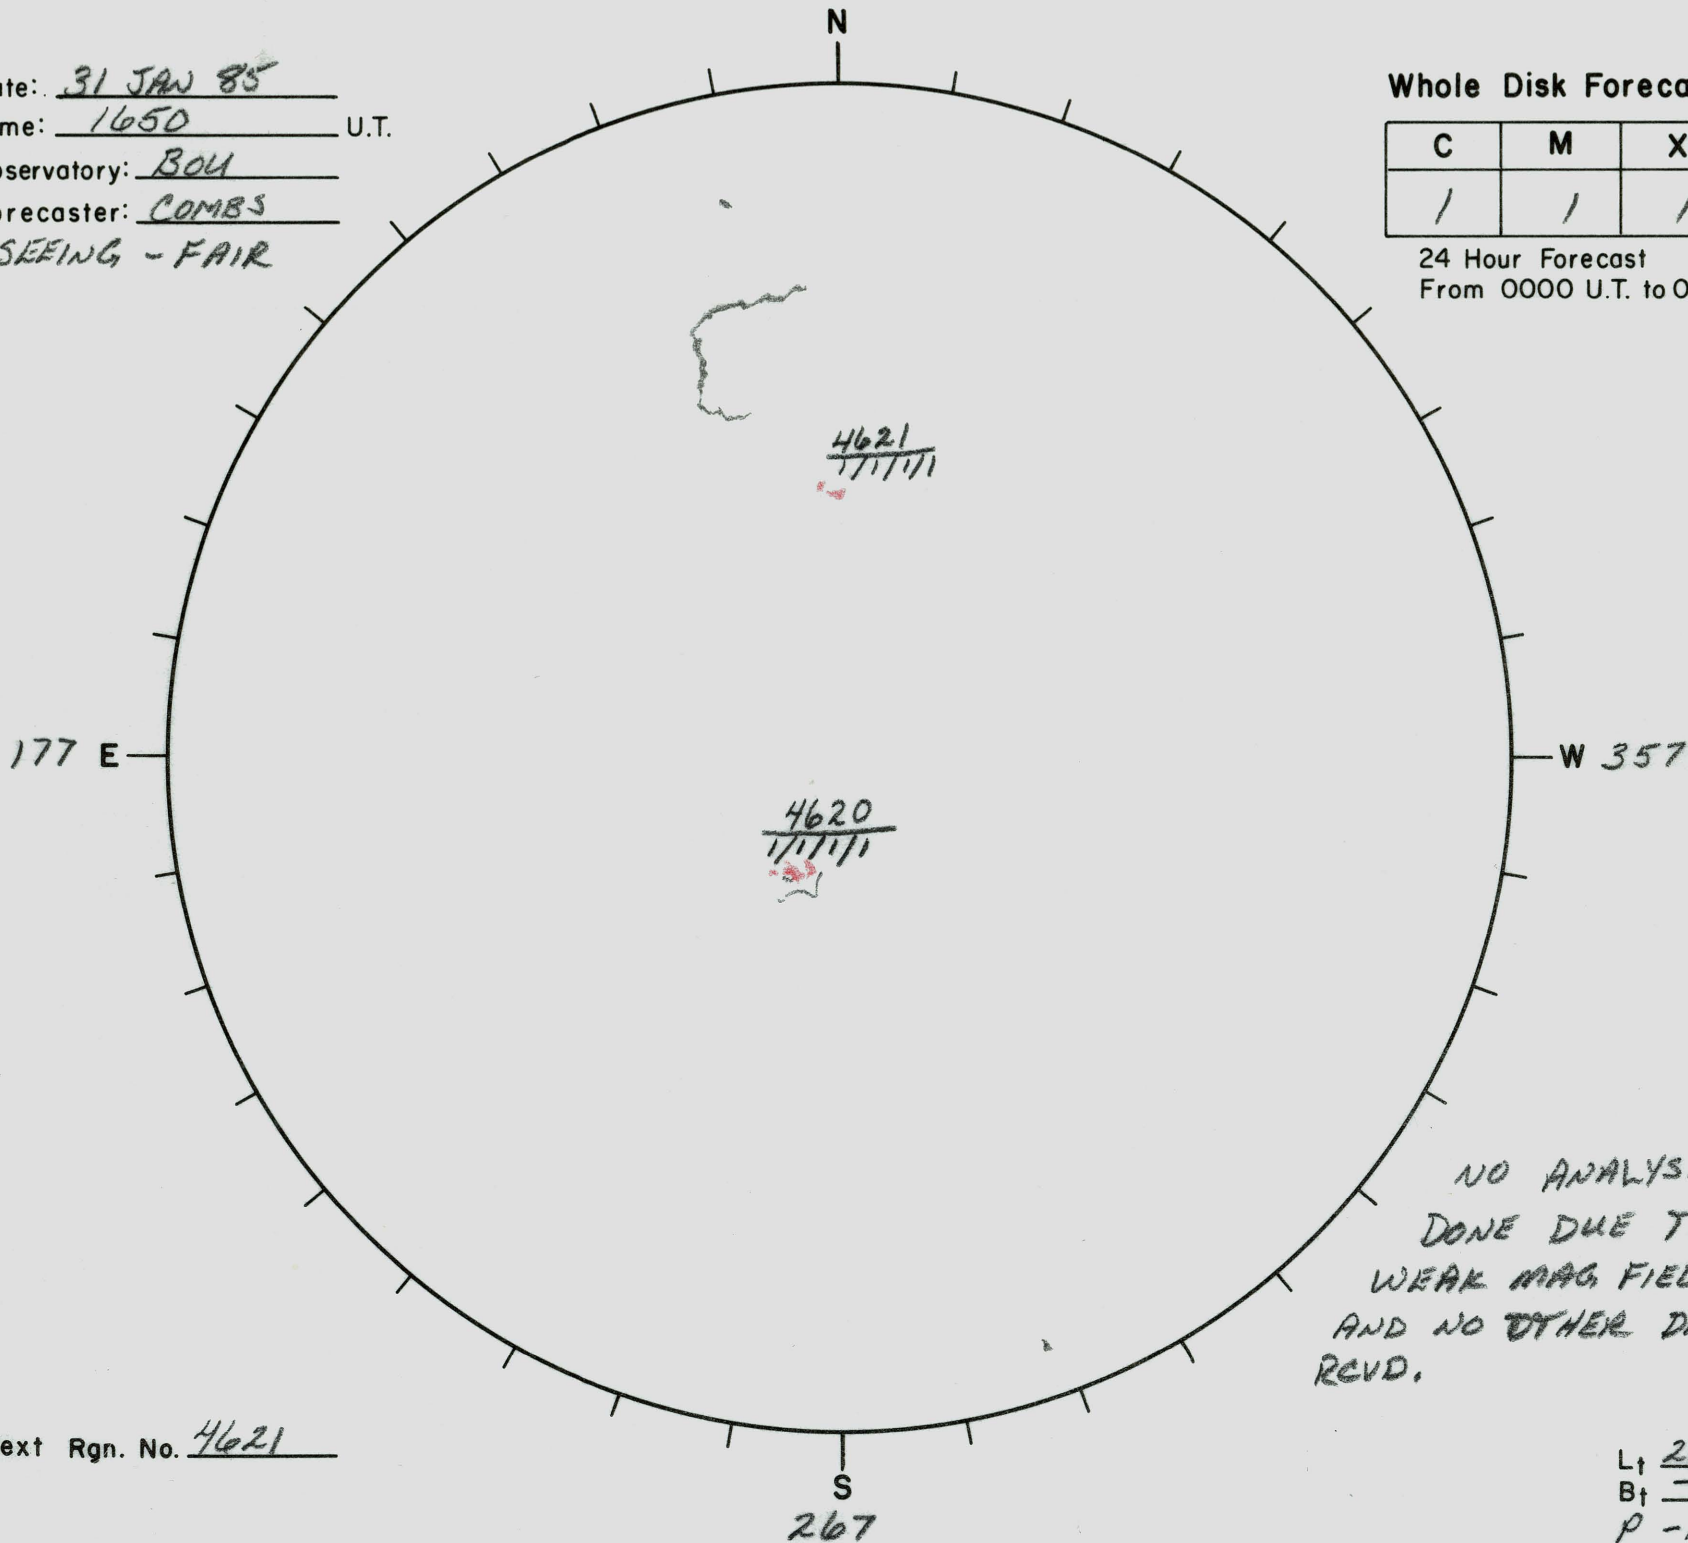

Date: 31 JAN 85  
Time: 1650 U.T.  
Observatory: BOU  
Forecaster: COMBS

BOU SEEING - FAIR

### Whole Disk Forecast

C	M	X	P
/	/	/	/

24 Hour Forecast  
From 0000 U.T. to 0000 U.T.

Next Rgn. No. 4621

L<sub>t</sub> 267.1  
B<sub>t</sub> -6.0  
P -12.1