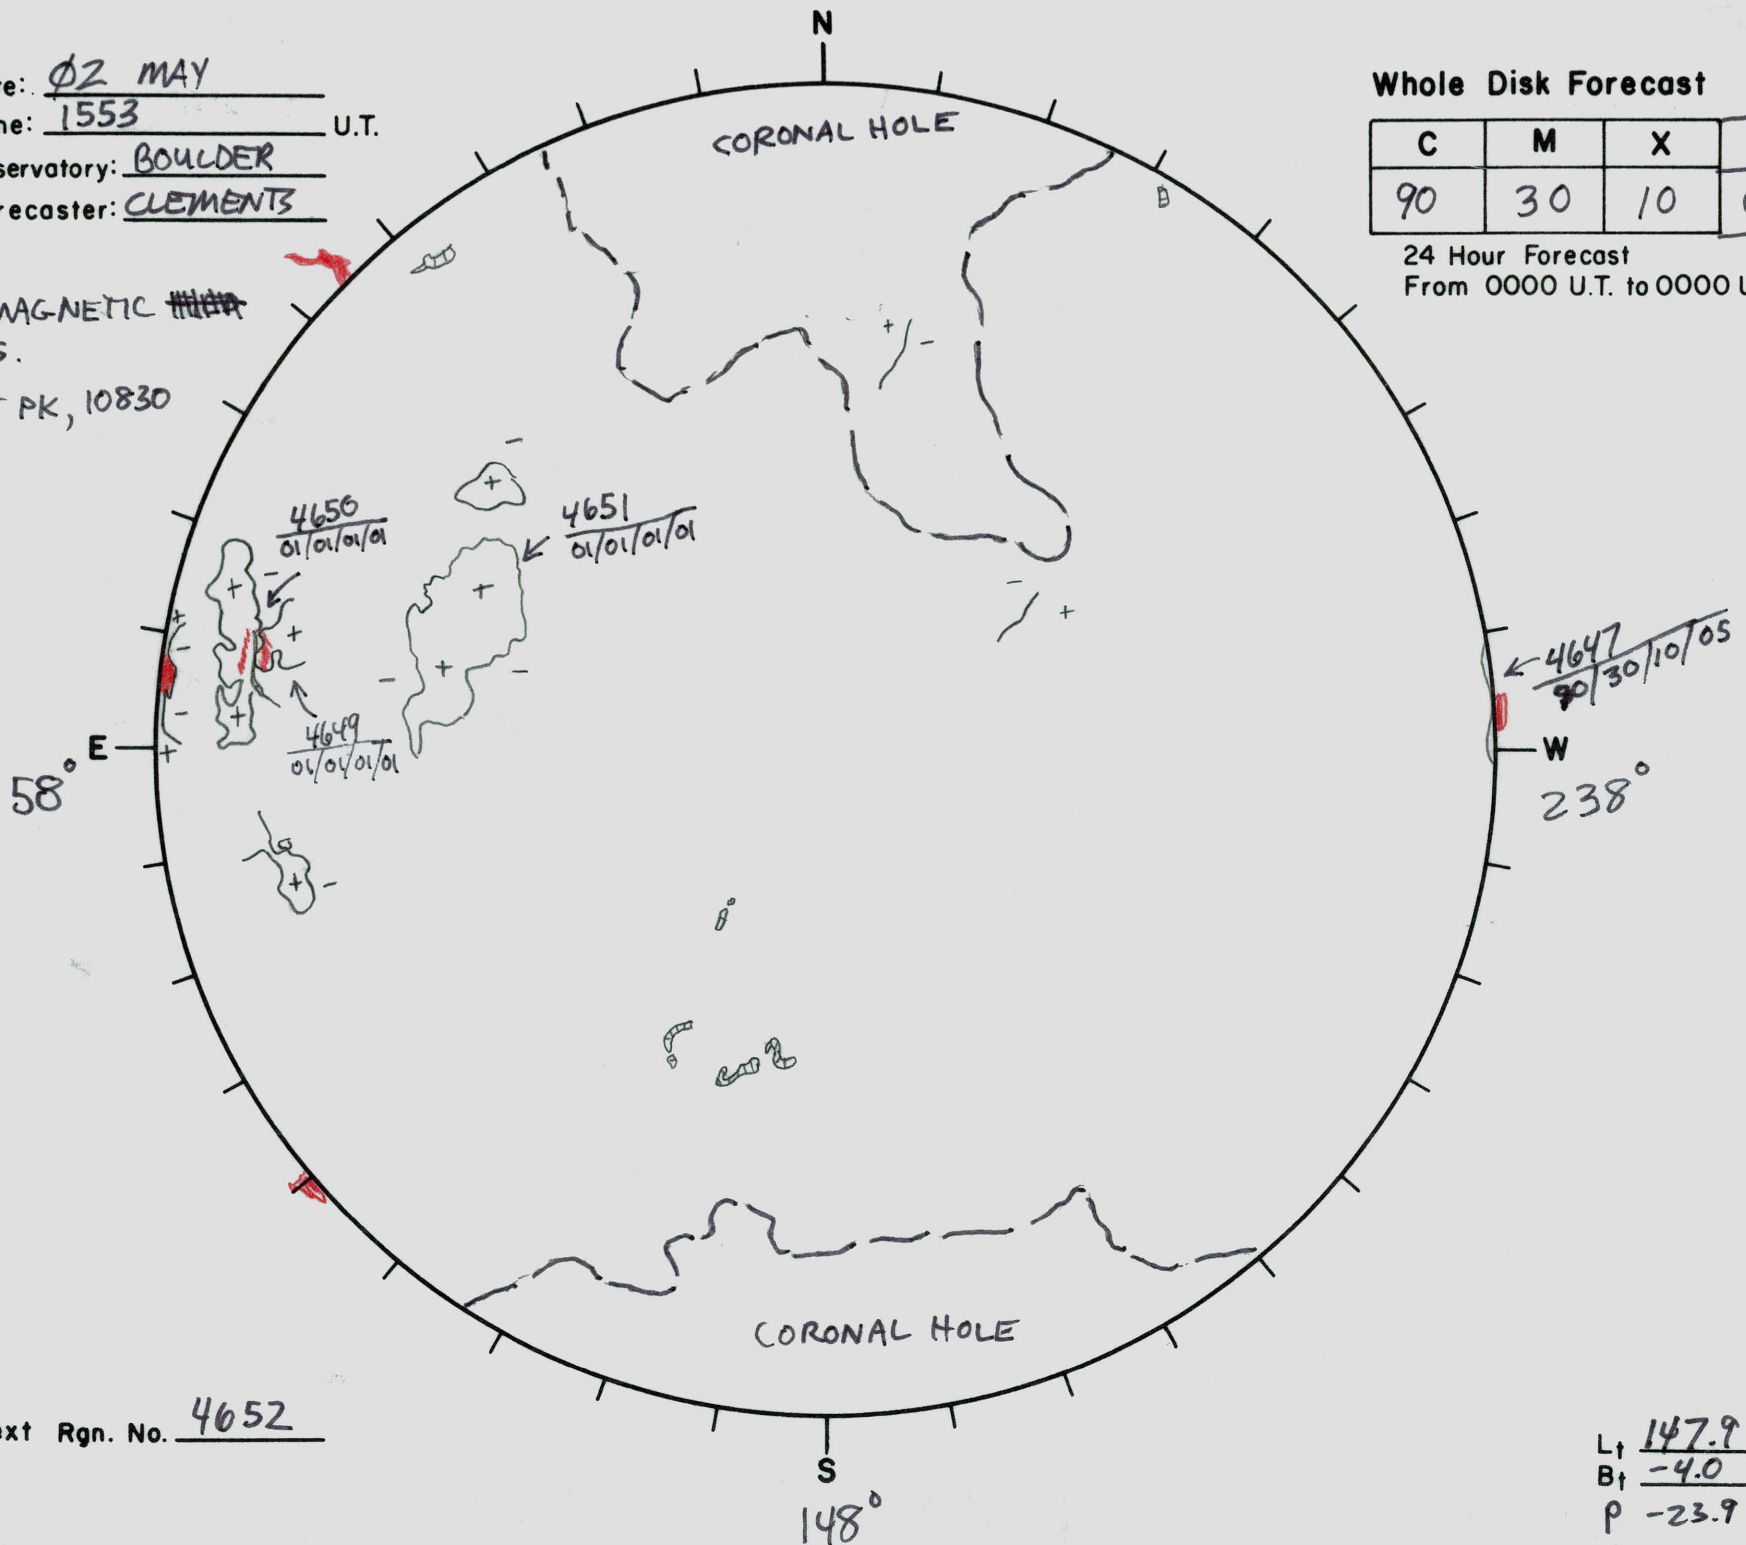

Date: 02 MAY  
 Time: 1553 U.T.  
 Observatory: BOULDER  
 Forecaster: CLEMENTS

Whole Disk Forecast

C	M	X	P
90	30	10	05

24 Hour Forecast  
 From 0000 U.T. to 0000 U.T.

WEAK MAGNETIC ~~FIELDS~~  
 FIELDS.

HQ, KITP PK, 10830

Next Rgn. No. 4652

Lt 147.9  
 Bt -4.0  
 P -23.9